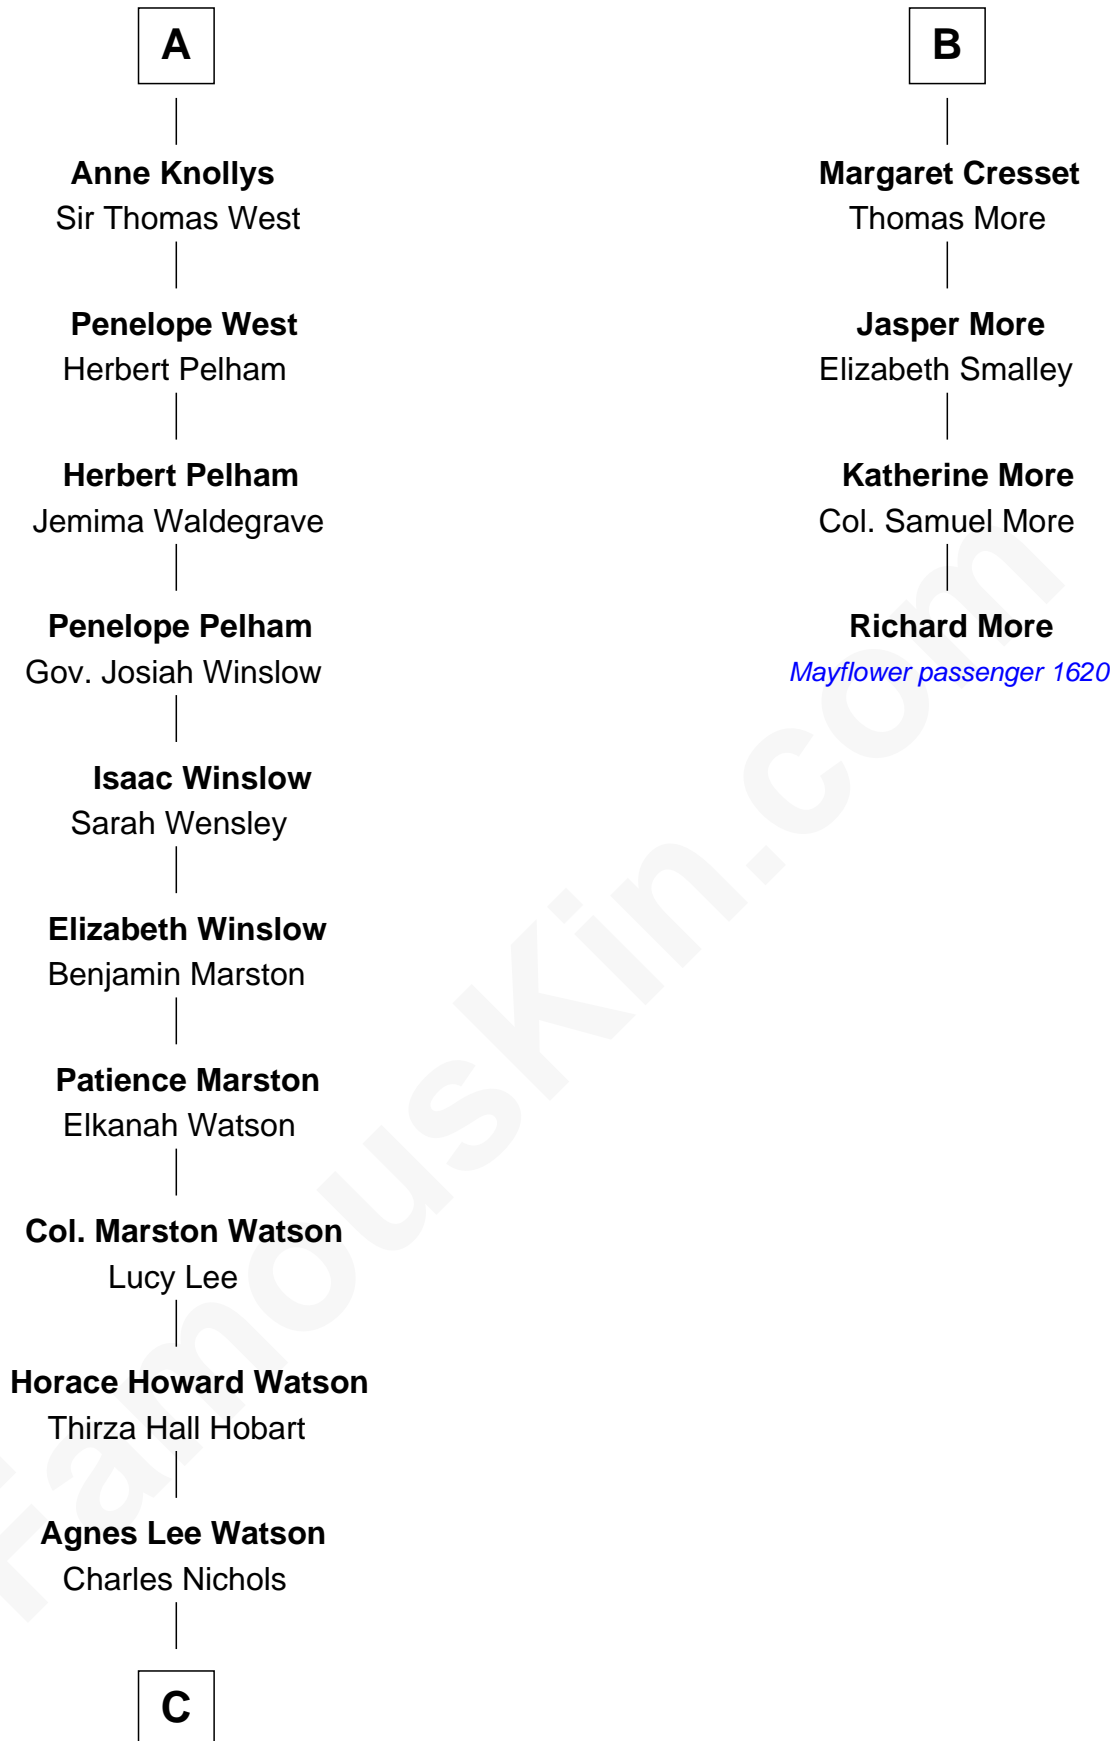

FamousKin.com

Relationship Chart of

John Cena

Movie Actor and WWE Pro Wrestler

10th cousin 11 times removed of

Richard More

(c1614 - c1696) Mayflower passenger 1620

MAYFLOWER

C

—
Charles H. Nichols

Martha Emma Dix

—
Charles Nichols

Julia Ellen Skelton

—
Natalie Nichols

Ulysses John Lupien

—
Carol Frances Lupien