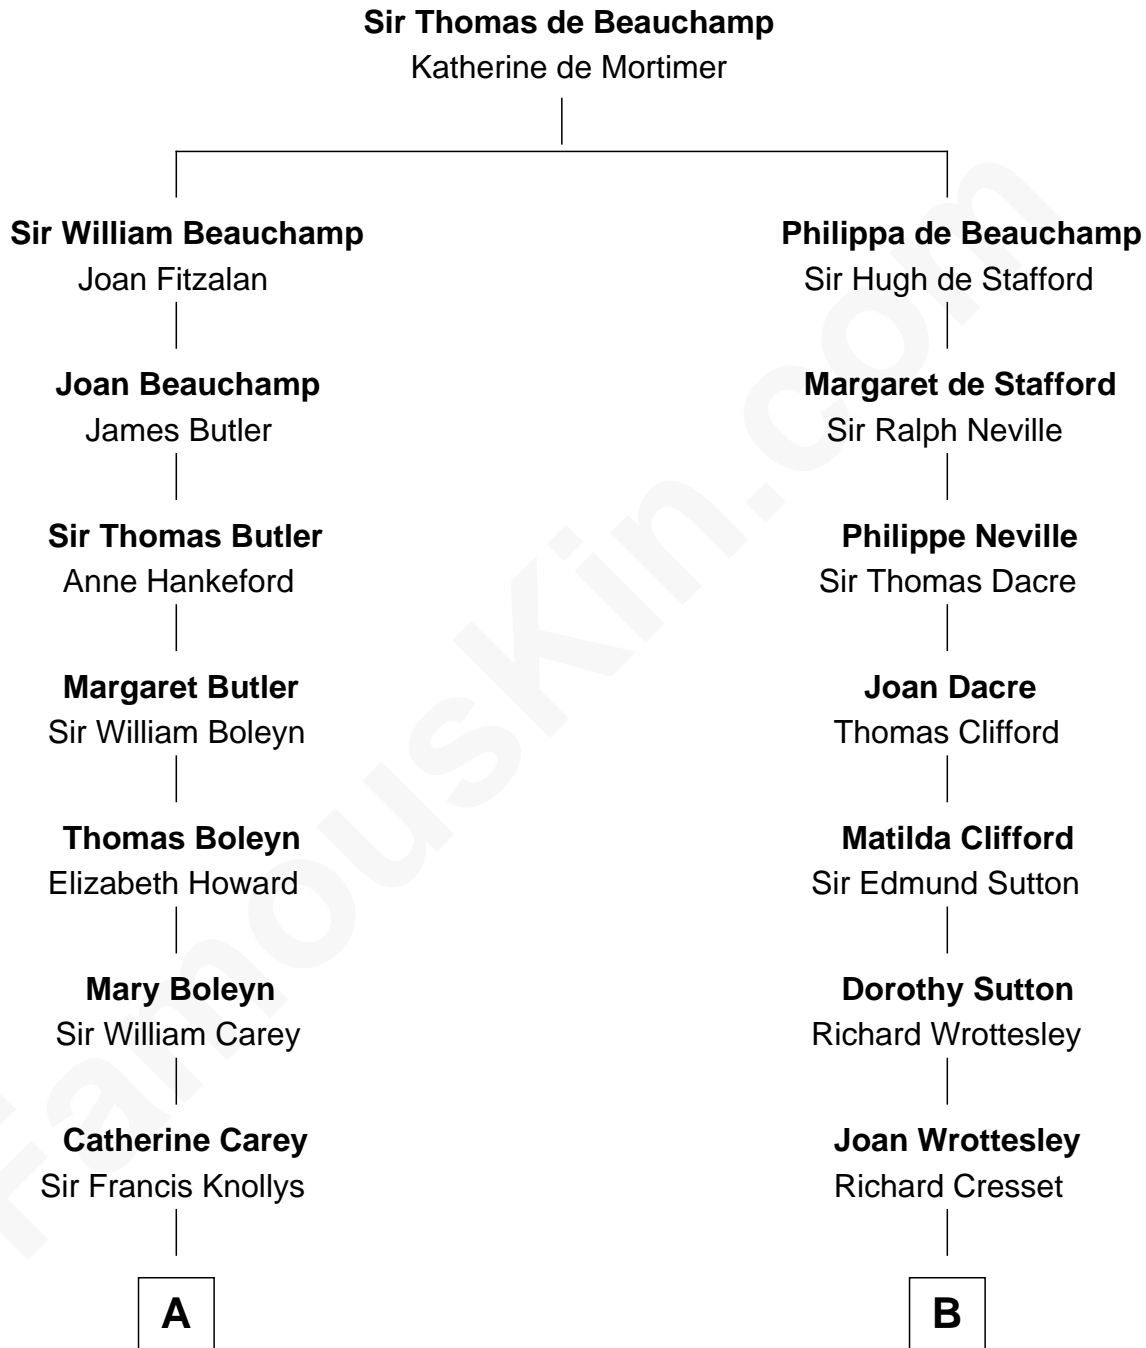

FamousKin.com

Relationship Chart of

John Cena

Movie Actor and WWE Pro Wrestler

10th cousin 11 times removed of

Richard More

(c1614 - c1696) Mayflower passenger 1620

MAYFLOWER

C

—
Charles H. Nichols

Martha Emma Dix

—
Charles Nichols

Julia Ellen Skelton

—
Natalie Nichols

Ulysses John Lupien

—
Carol Frances Lupien