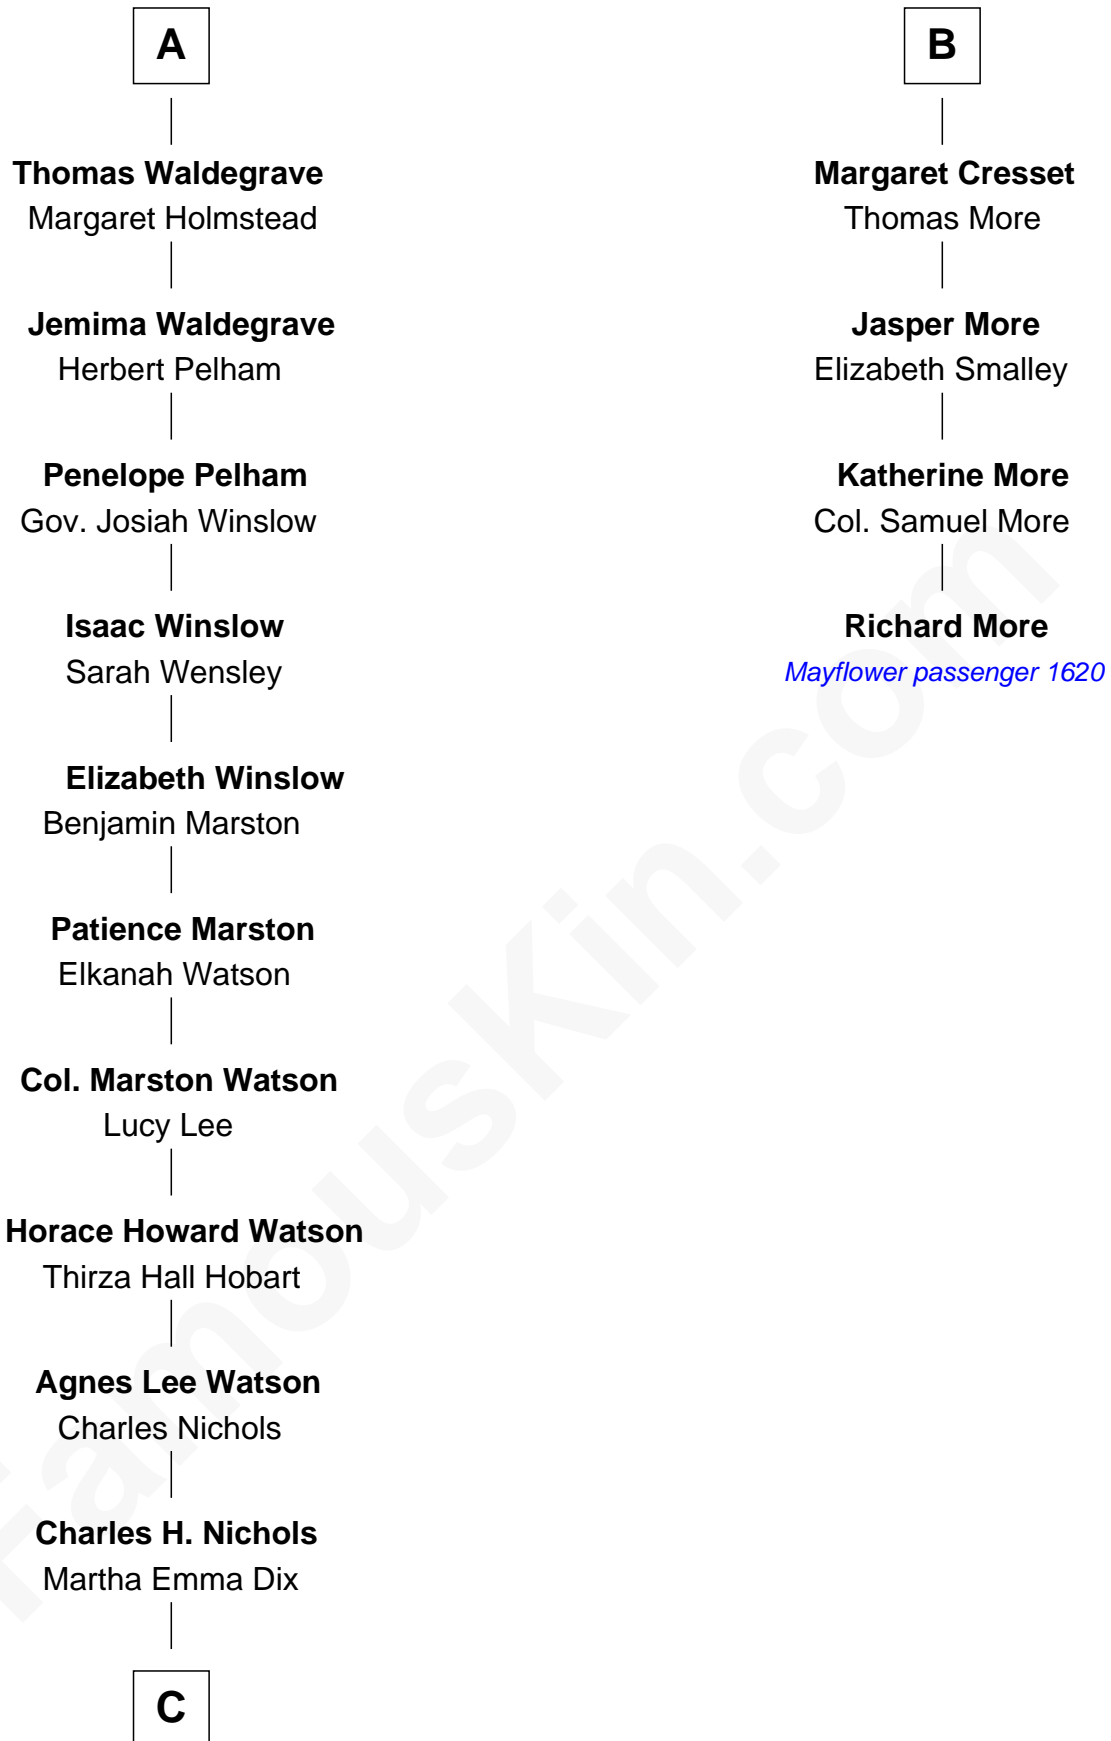

FamousKin.com

Relationship Chart of

John Cena

Movie Actor and WWE Pro Wrestler

10th cousin 10 times removed of

Richard More

(c1614 - c1696) Mayflower passenger 1620

MAYFLOWER