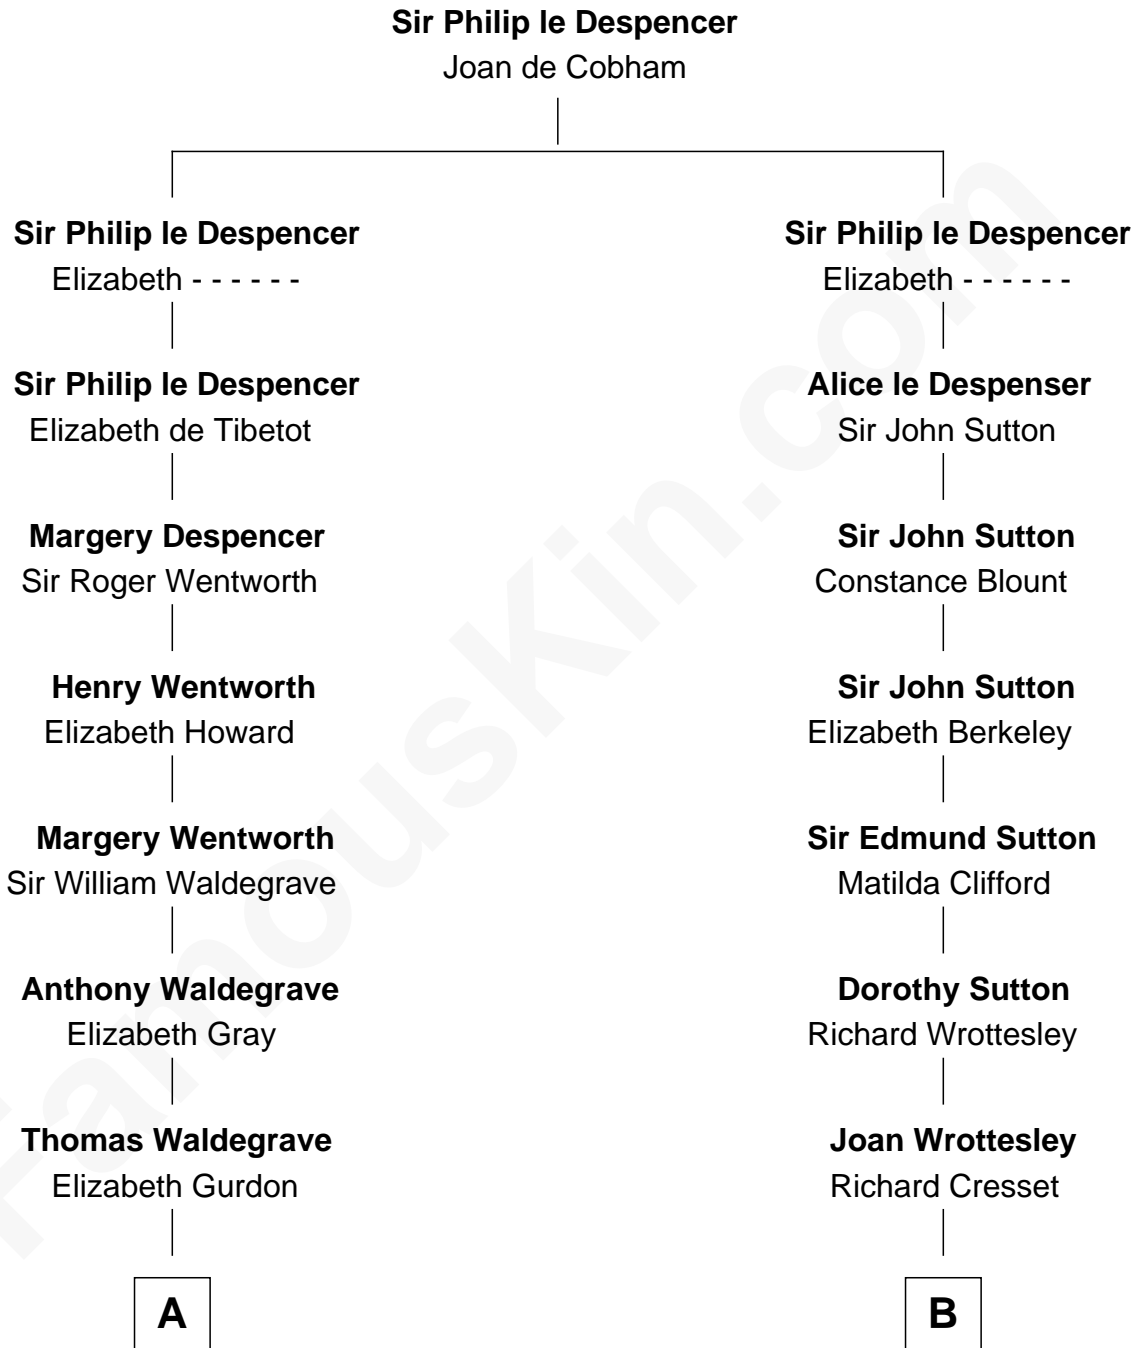

FamousKin.com

Relationship Chart of

John Cena

Movie Actor and WWE Pro Wrestler

10th cousin 10 times removed of

Richard More

(c1614 - c1696) Mayflower passenger 1620

MAYFLOWER