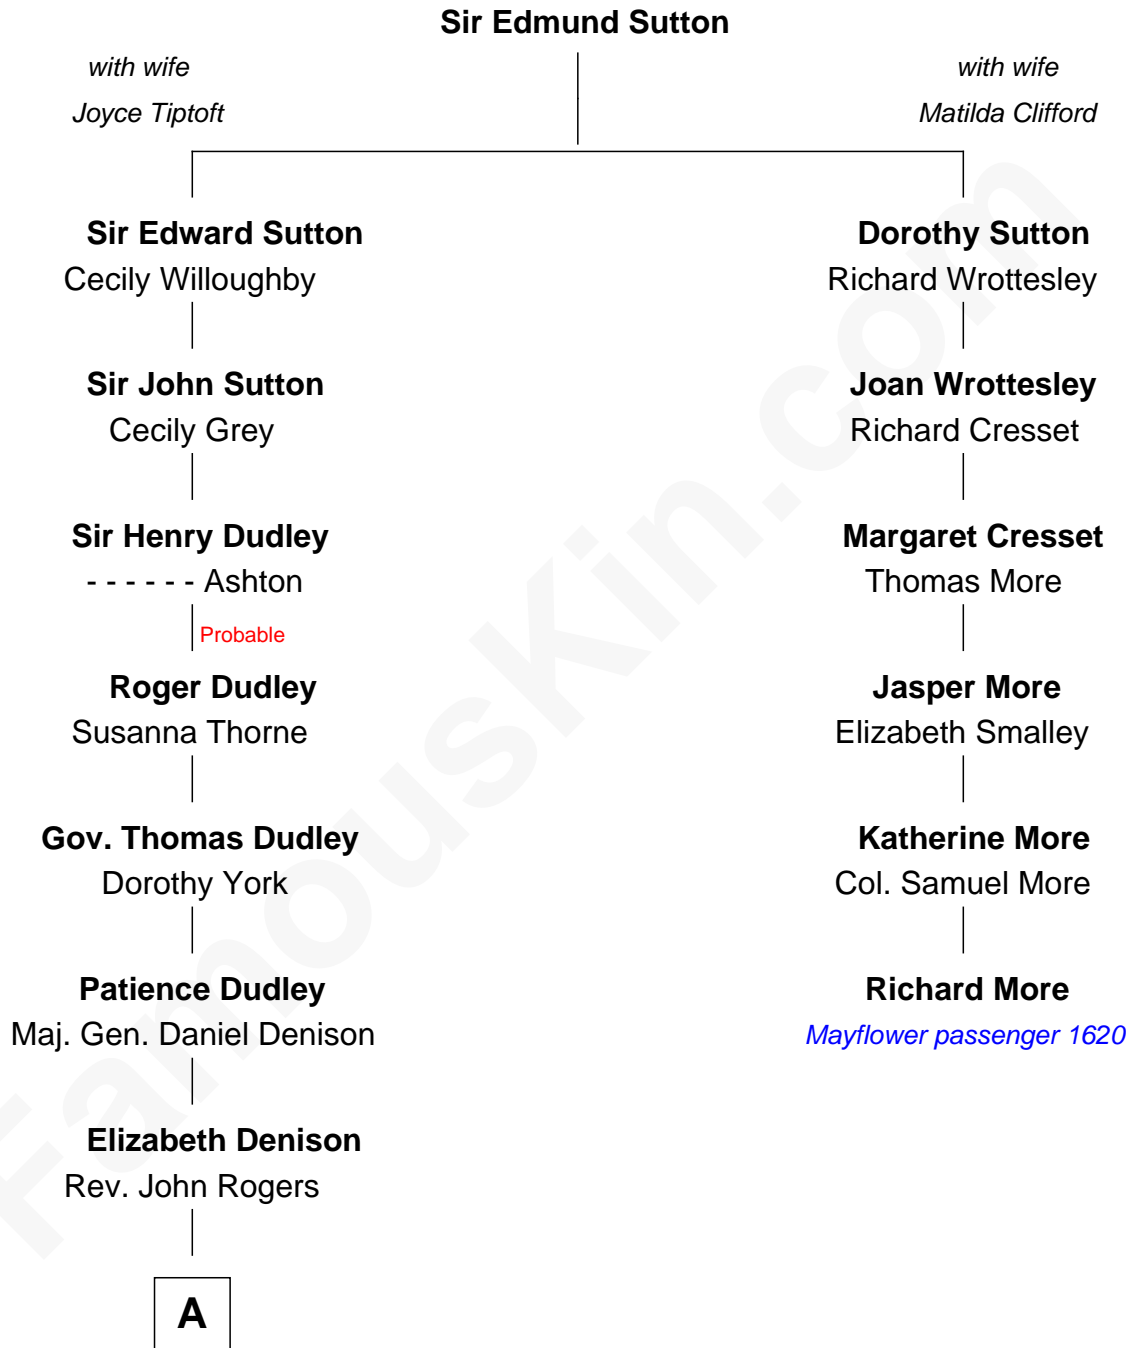

FamousKin.com

Relationship Chart of

John Cena

Movie Actor and WWE Pro Wrestler

5th cousin 12 times removed of

Richard More

(c1614 - c1696) Mayflower passenger 1620

MAYFLOWER

A

Patience Rogers
Benjamin Marston

Benjamin Marston
Elizabeth Winslow

Patience Marston
Elkanah Watson

Col. Marston Watson
Lucy Lee

Horace Howard Watson
Thirza Hall Hobart

Agnes Lee Watson
Charles Nichols

Charles H. Nichols
Martha Emma Dix