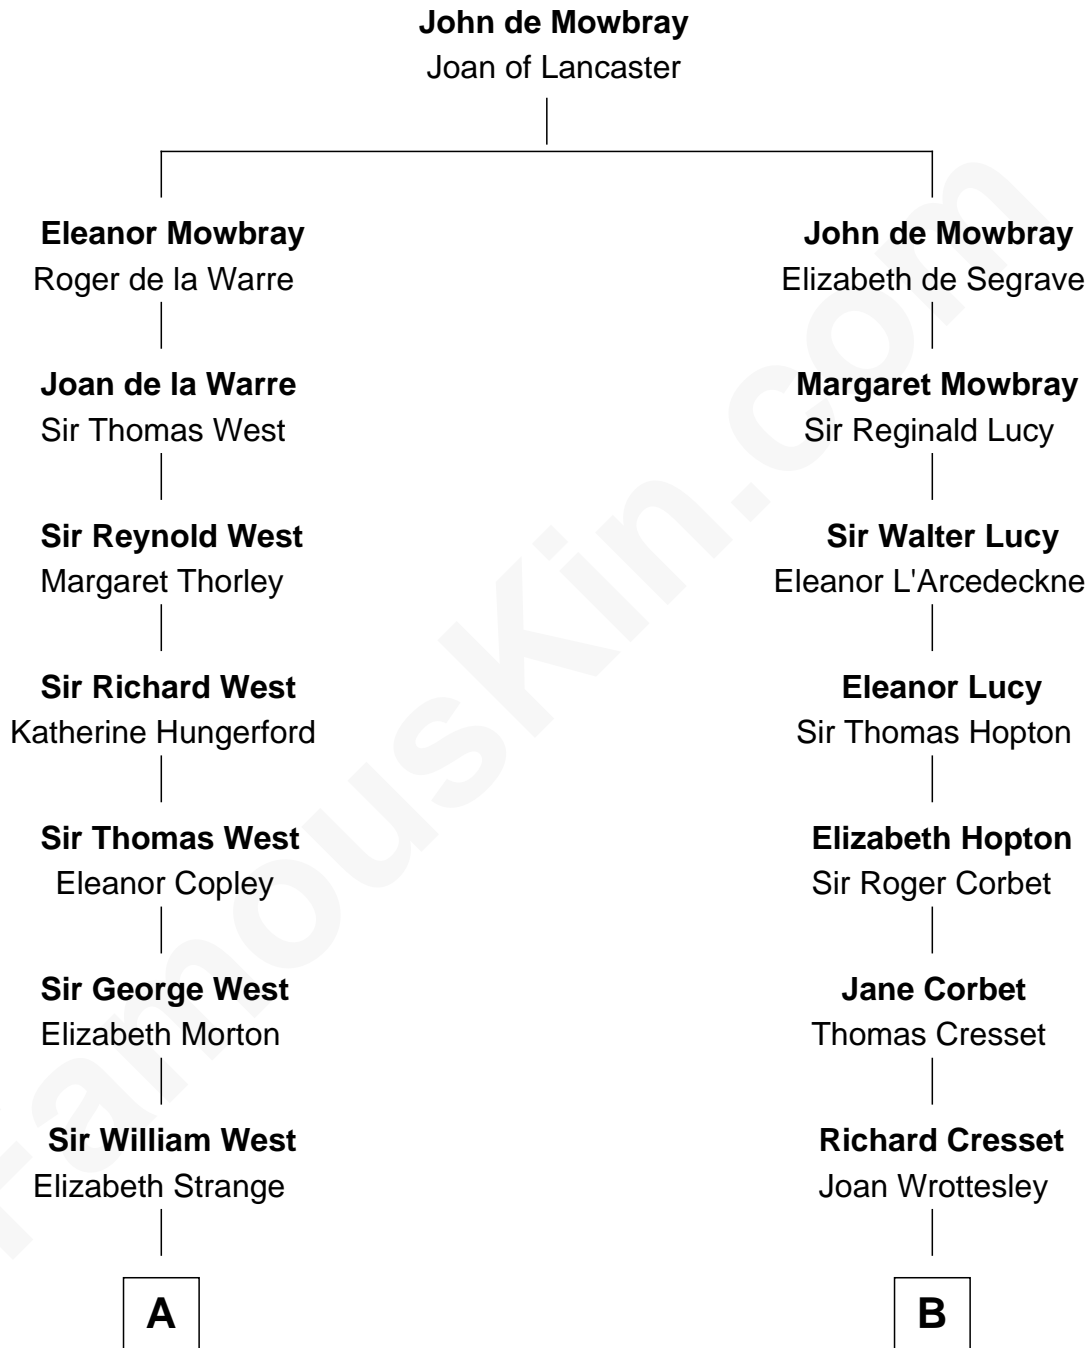

FamousKin.com

Relationship Chart of

John Cena

Movie Actor and WWE Pro Wrestler

10th cousin 11 times removed of

Richard More

(c1614 - c1696) Mayflower passenger 1620

MAYFLOWER