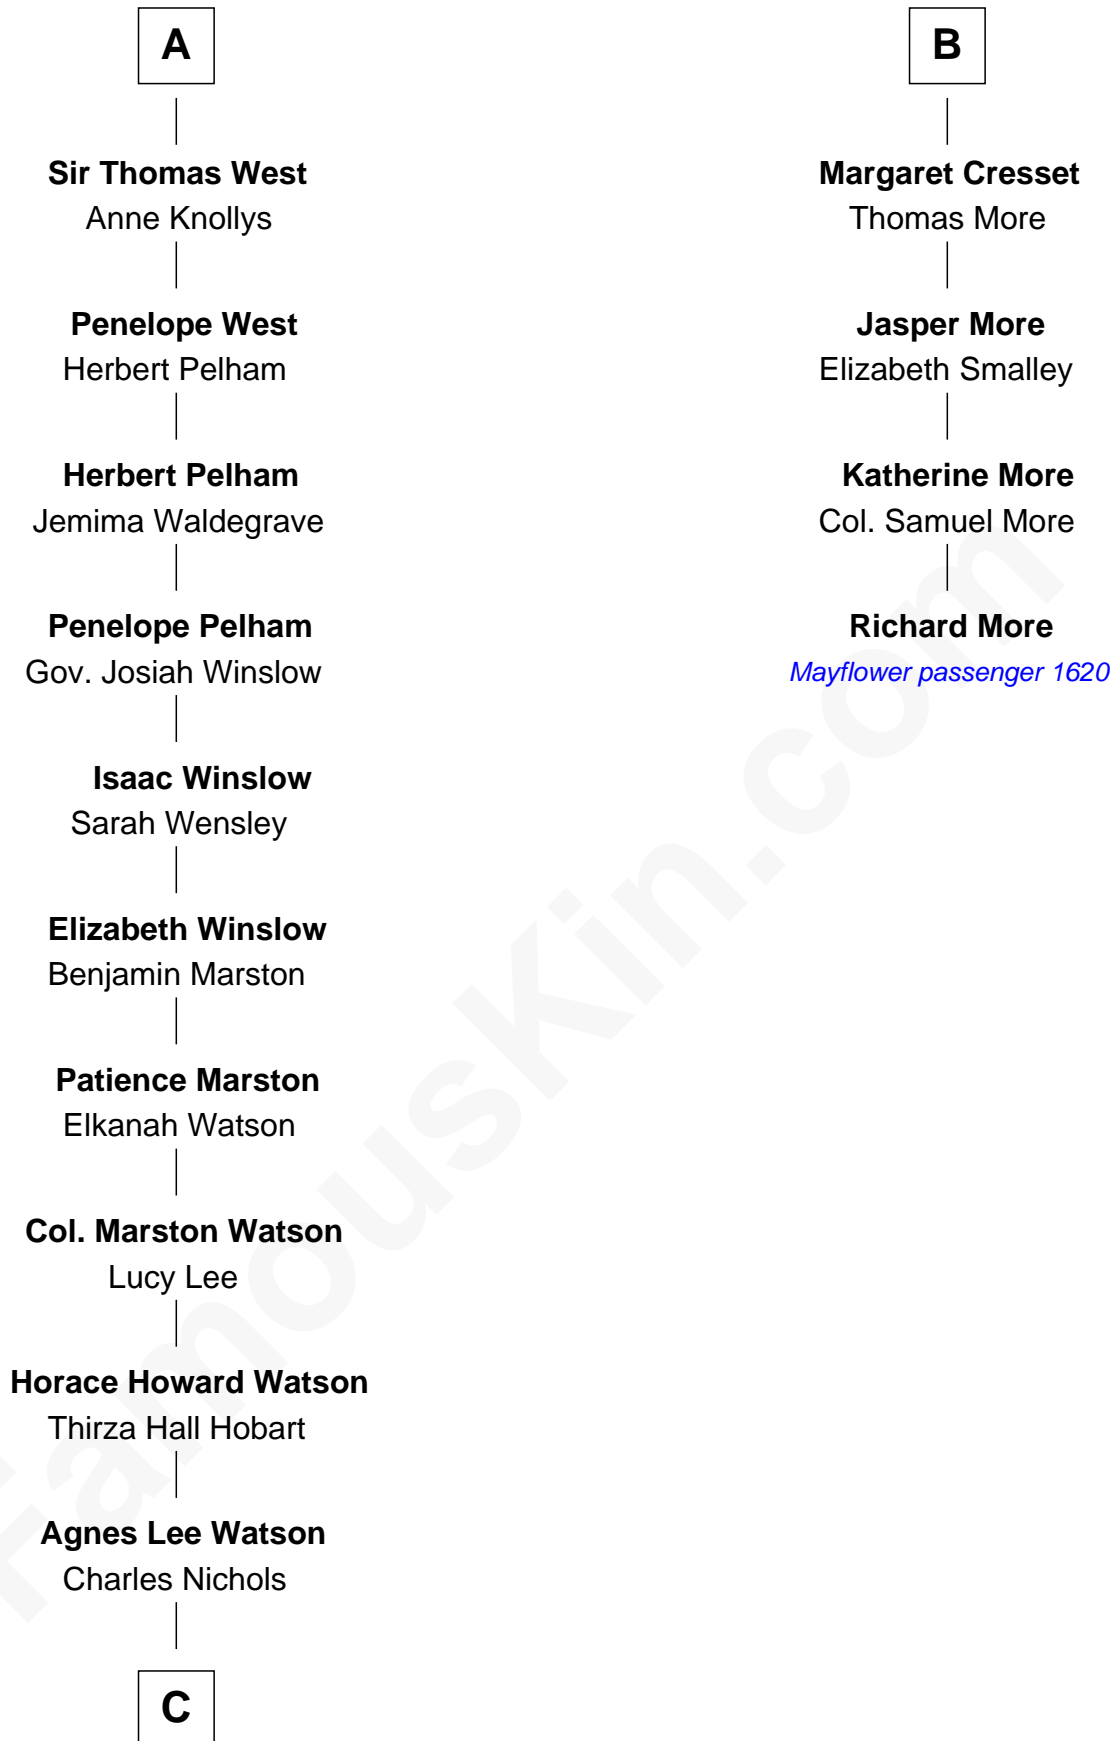

FamousKin.com

Relationship Chart of

John Cena

Movie Actor and WWE Pro Wrestler

10th cousin 11 times removed of

Richard More

(c1614 - c1696) Mayflower passenger 1620

MAYFLOWER