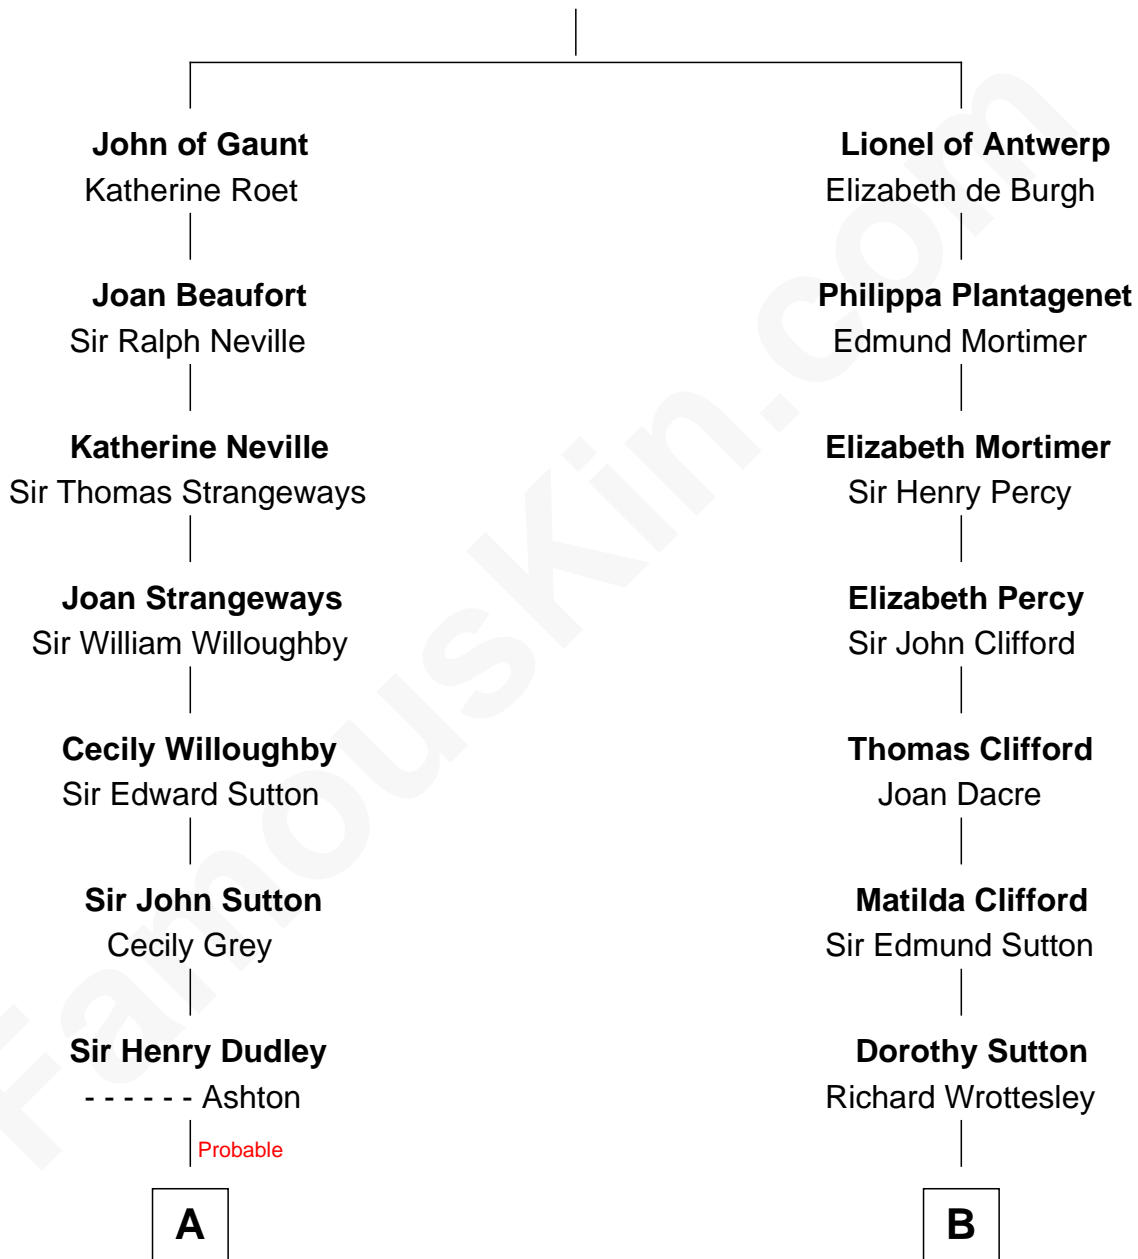

## Relationship Chart of

### Richard More

(c1614 - c1696) Mayflower passenger 1620

**MAYFLOWER**

**Edward III, King of England**

Philippa of Hainault

**C**

—  
**Charles H. Nichols**

Martha Emma Dix