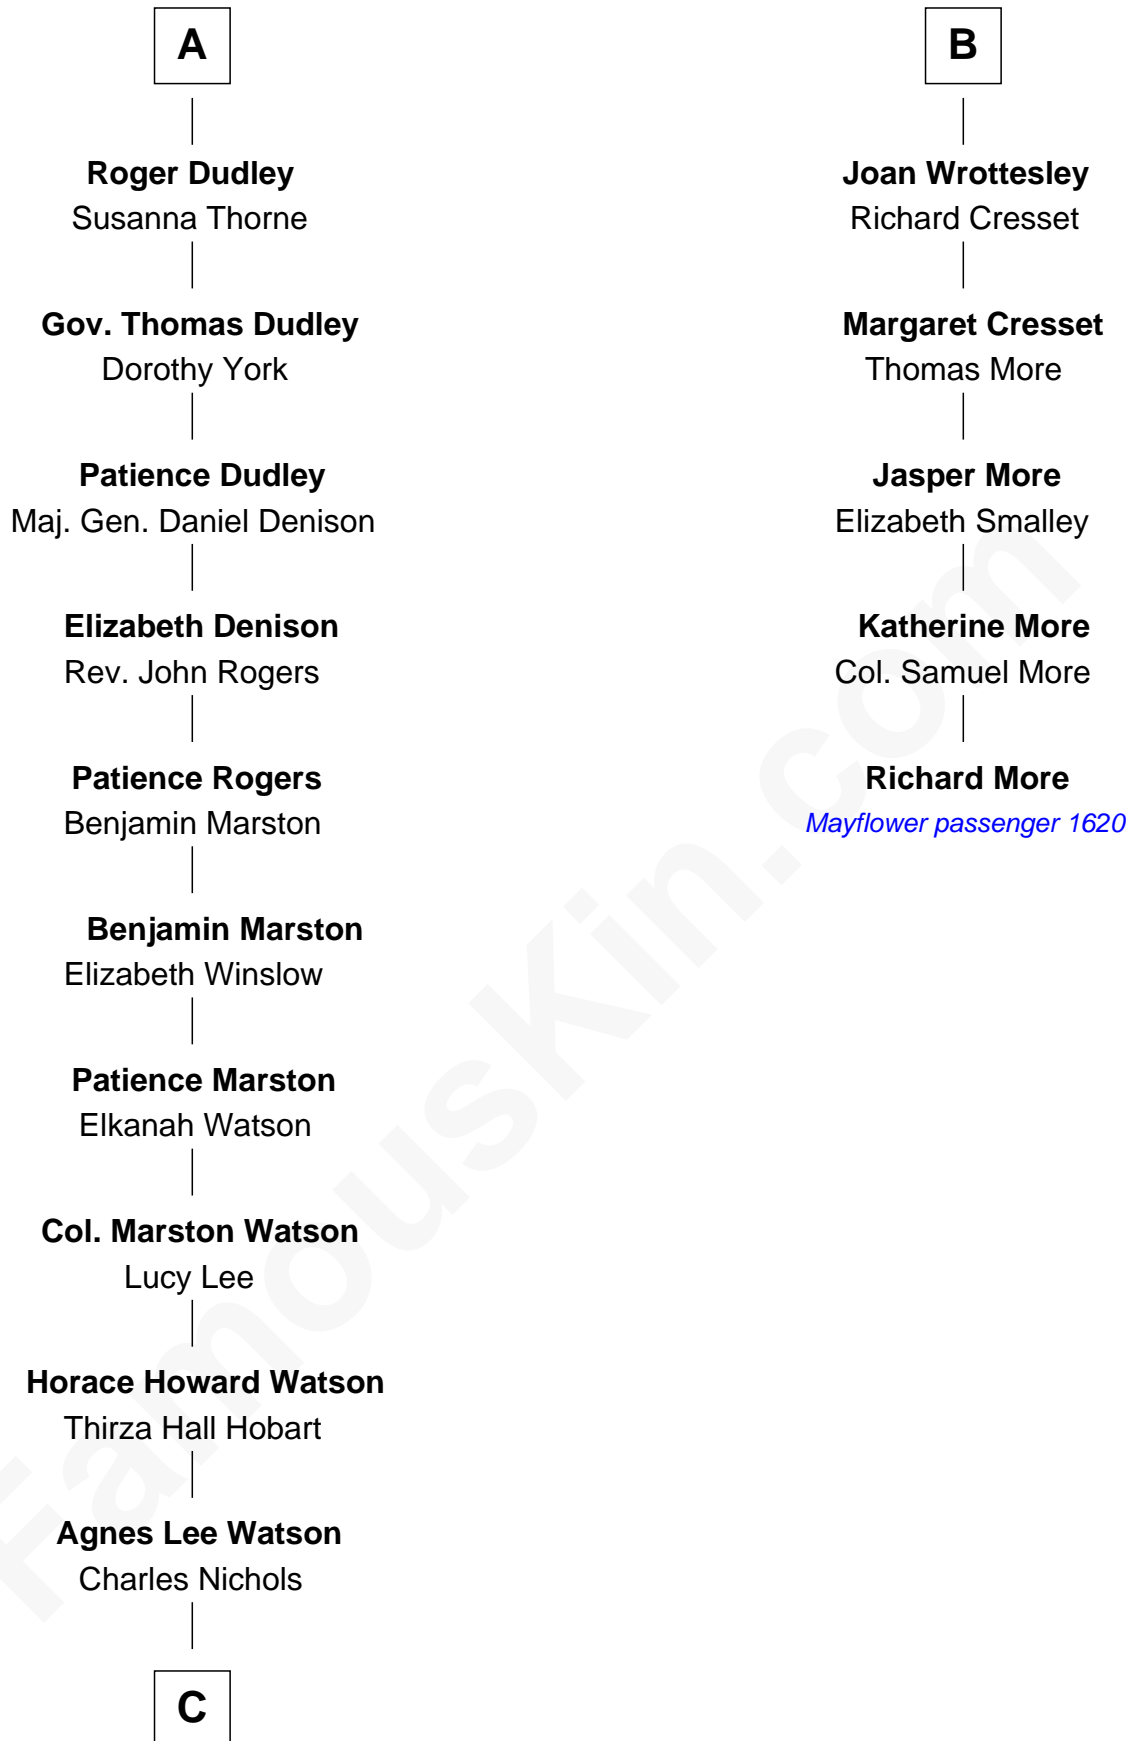

## Relationship Chart of

### John Cena

Movie Actor and WWE Pro Wrestler

11th cousin 10 times removed of

### Richard More

(c1614 - c1696) Mayflower passenger 1620

**MAYFLOWER**

**Edward III, King of England**

Philippa of Hainault

**C**

—  
**Charles H. Nichols**

Martha Emma Dix

—  
**Charles Nichols**

Julia Ellen Skelton

—  
**Natalie Nichols**

Ulysses John Lupien

—  
**Carol Frances Lupien**

John Joseph Cena

—  
**John Cena**

*Actor and Pro Wrestler*