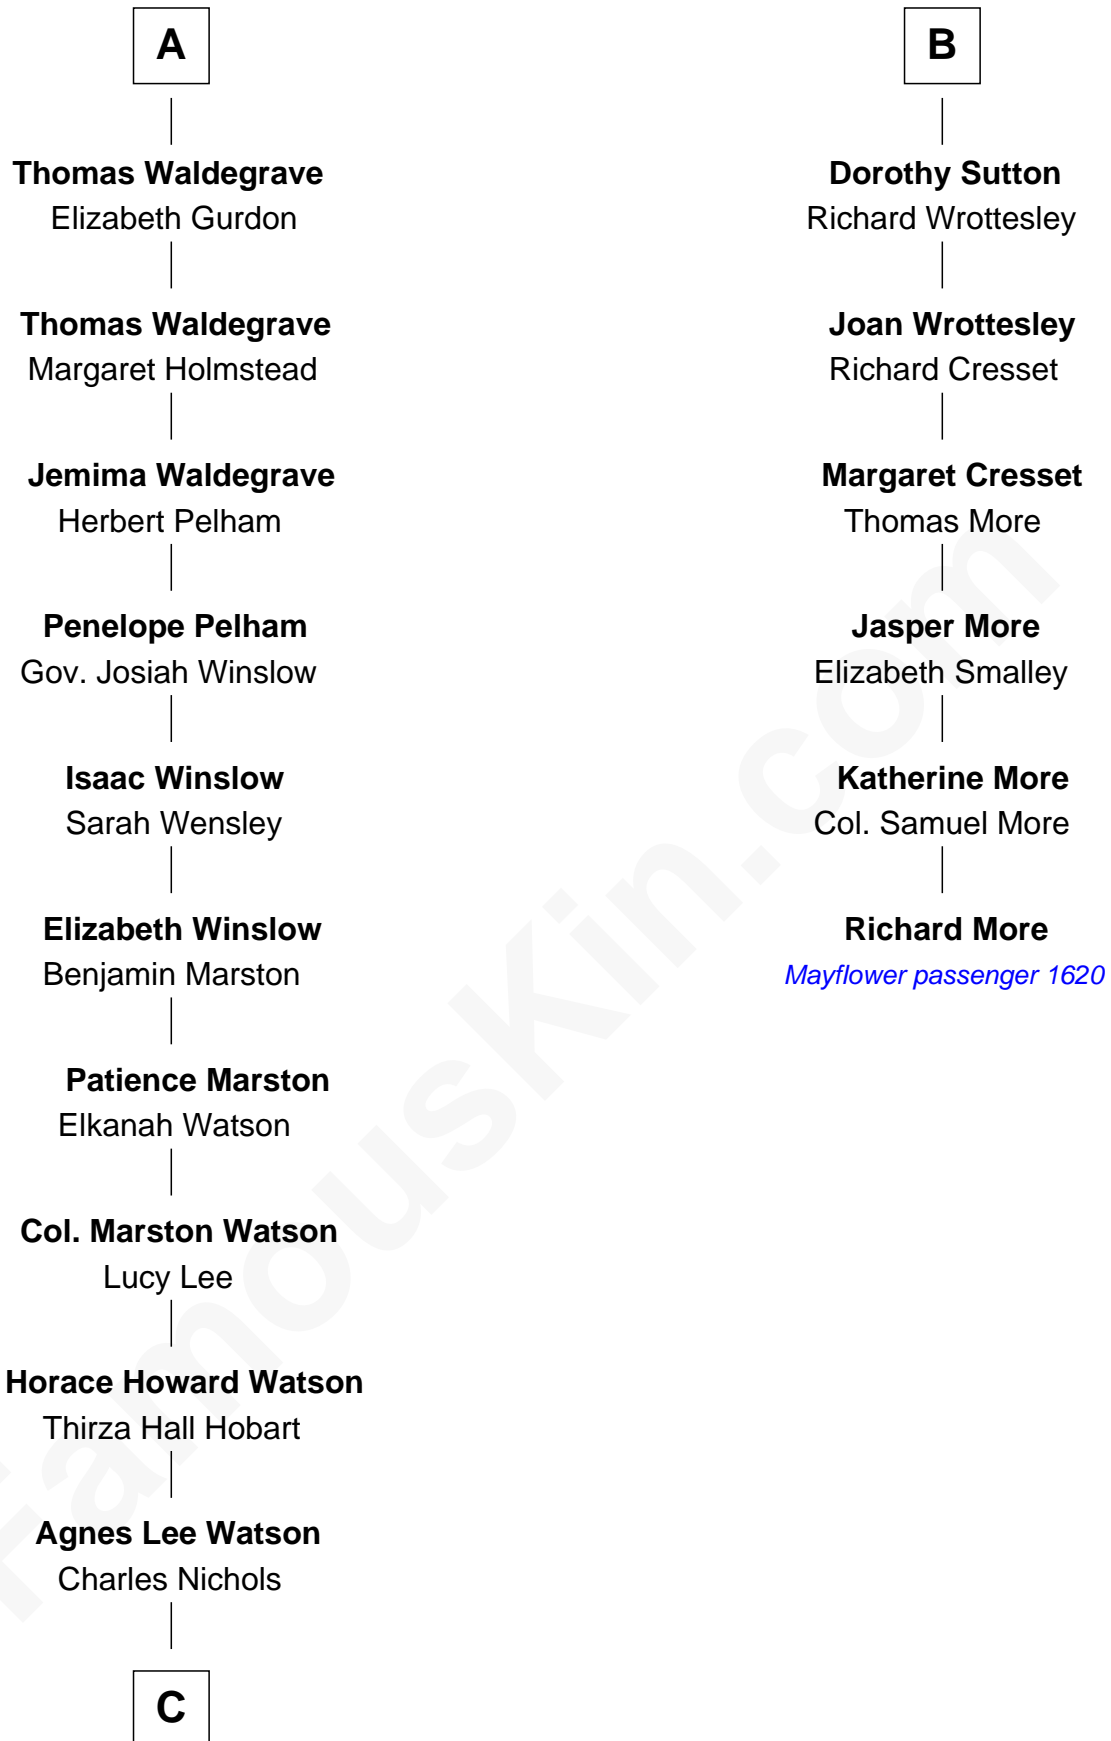

## Relationship Chart of

### John Cena

Movie Actor and WWE Pro Wrestler

12th cousin 9 times removed of

### Richard More

(c1614 - c1696) Mayflower passenger 1620

**MAYFLOWER**

**C**

—  
**Charles H. Nichols**

Martha Emma Dix

—  
**Charles Nichols**

Julia Ellen Skelton