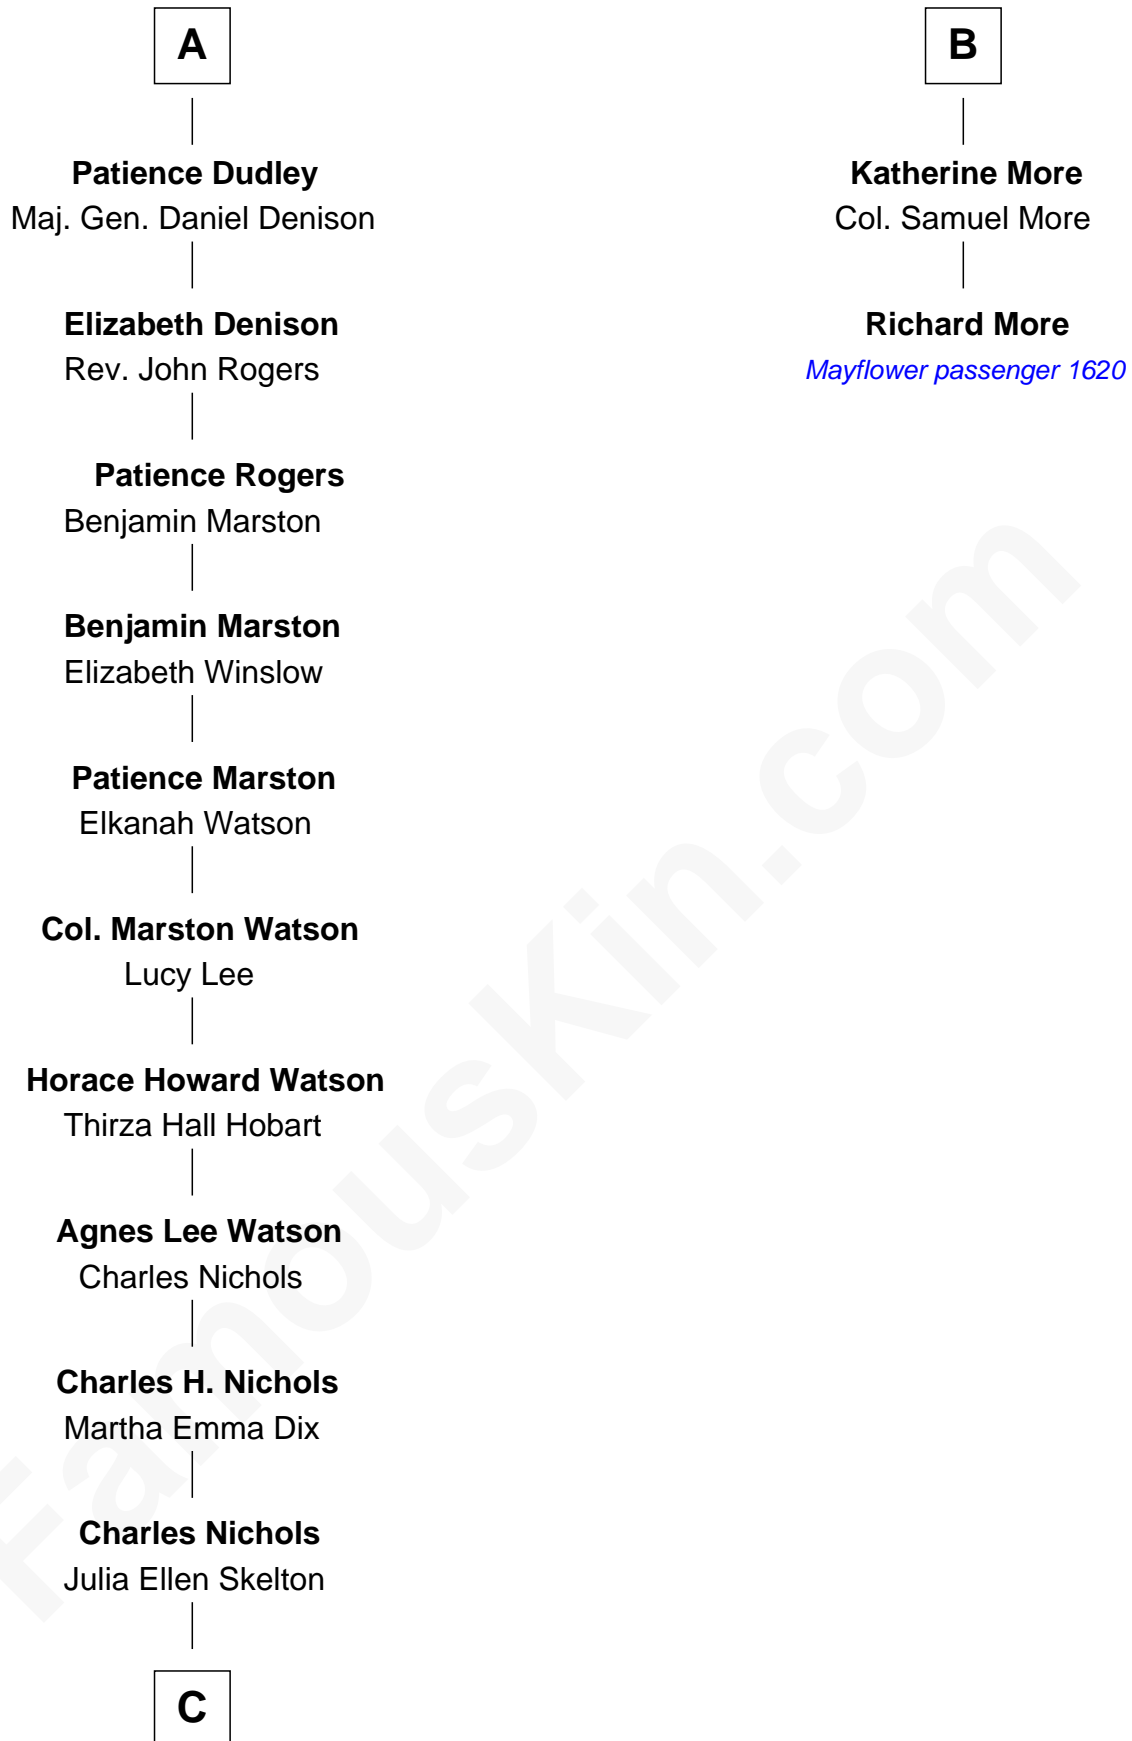

FamousKin.com

Relationship Chart of

John Cena

Movie Actor and WWE Pro Wrestler

8th cousin 11 times removed of

Richard More

(c1614 - c1696) Mayflower passenger 1620

MAYFLOWER