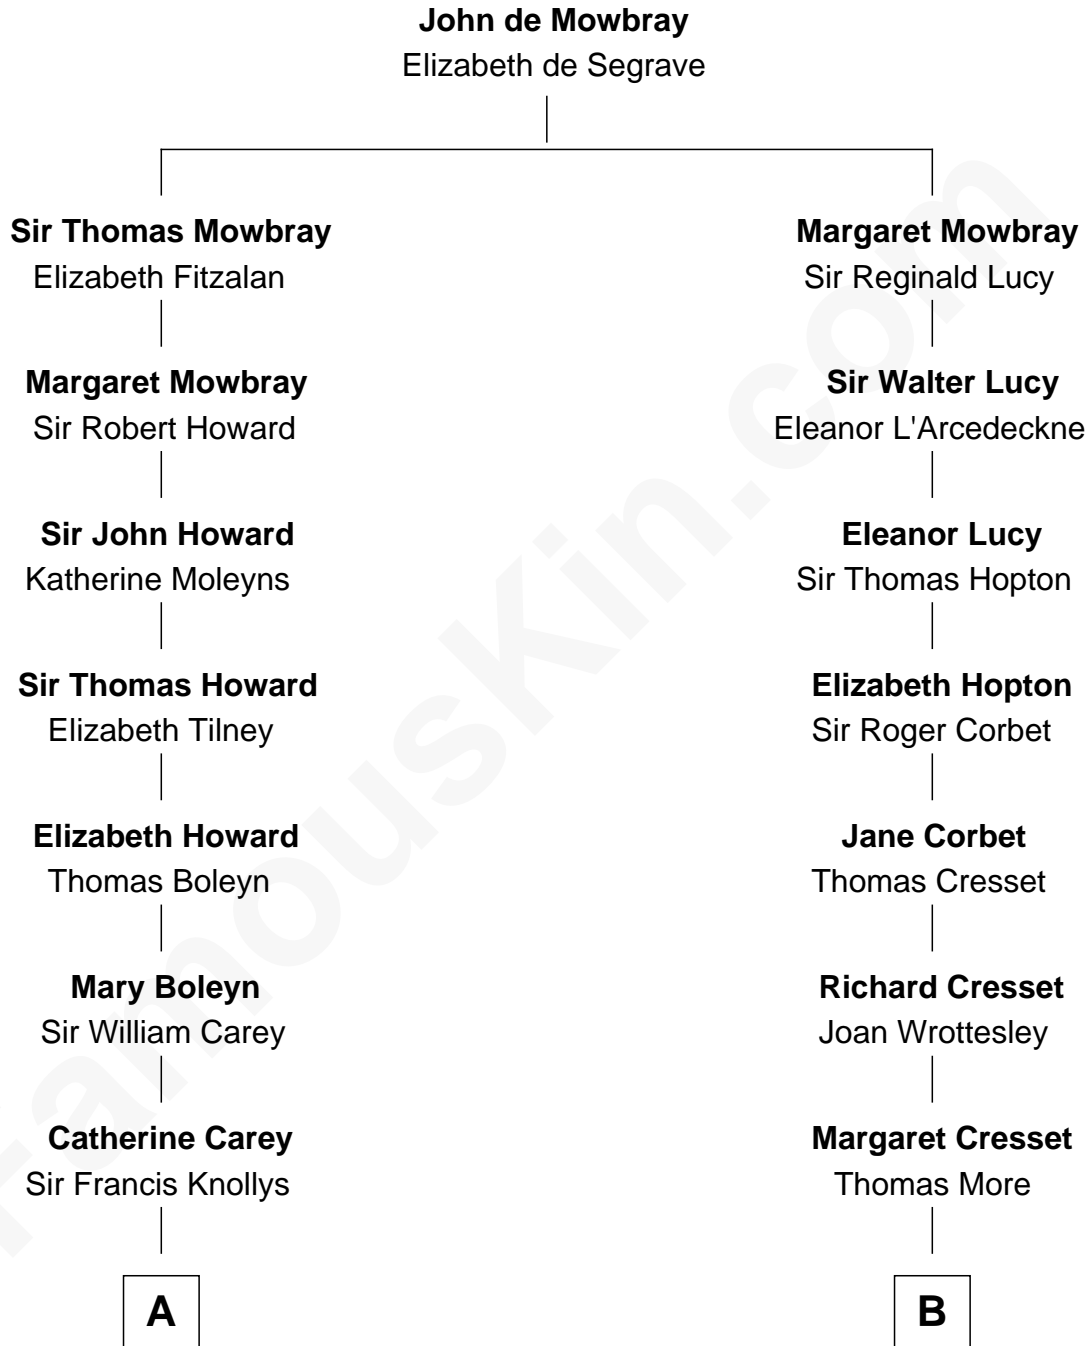

FamousKin.com Relationship Chart of **John Cena**

Movie Actor and WWE Pro Wrestler

9th cousin 12 times removed of

Richard More

(c1614 - c1696) Mayflower passenger 1620

MAYFLOWER

C

—
Charles H. Nichols

Martha Emma Dix

—
Charles Nichols

Julia Ellen Skelton

—
Natalie Nichols

Ulysses John Lupien

—
Carol Frances Lupien

John Joseph Cena

—
John Cena