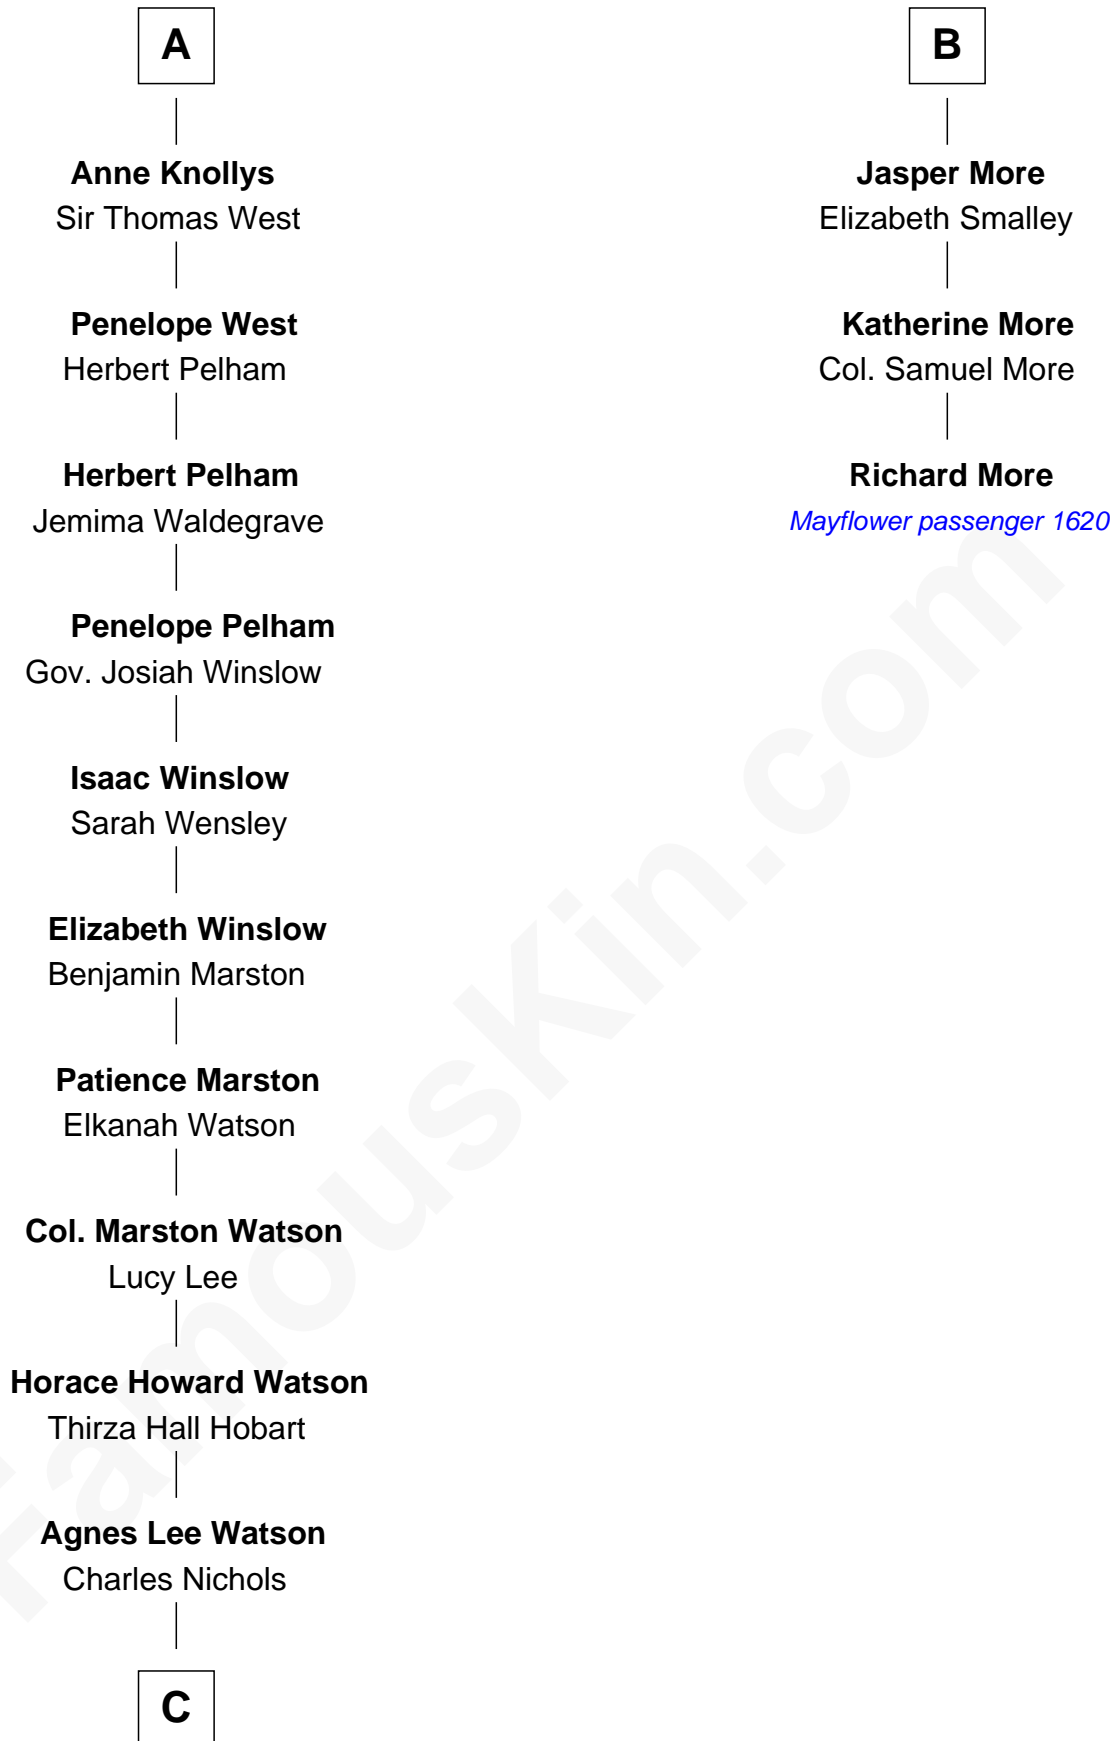

FamousKin.com Relationship Chart of **John Cena**

Movie Actor and WWE Pro Wrestler

9th cousin 12 times removed of

Richard More

(c1614 - c1696) Mayflower passenger 1620

MAYFLOWER

C

—
Charles H. Nichols

Martha Emma Dix

—
Charles Nichols

Julia Ellen Skelton

—
Natalie Nichols

Ulysses John Lupien

—
Carol Frances Lupien

John Joseph Cena

—
John Cena