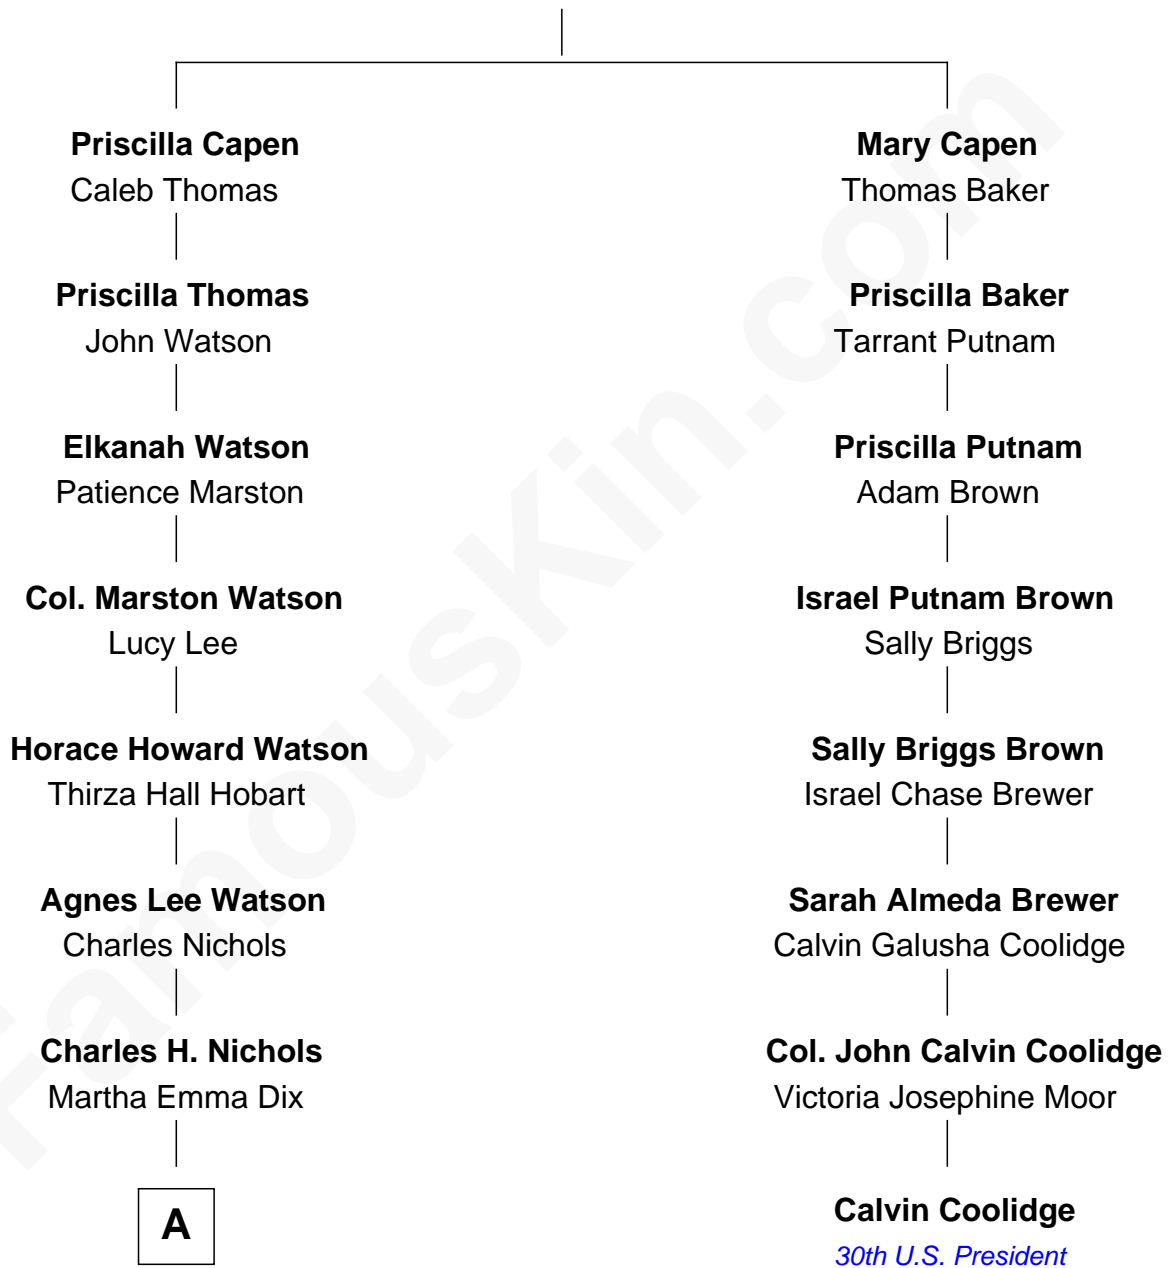

FamousKin.com

Relationship Chart of

John Cena

Movie Actor and WWE Pro Wrestler

7th cousin 3 times removed of

Calvin Coolidge
30th U.S. President

Rev. Joseph Capen
Priscilla Appleton

A

—
Charles Nichols
Julia Ellen Skelton

—
Natalie Nichols
Ulysses John Lupien

—
Carol Frances Lupien
John Joseph Cena

—
John Cena
Actor and Pro Wrestler

FamousKin.com