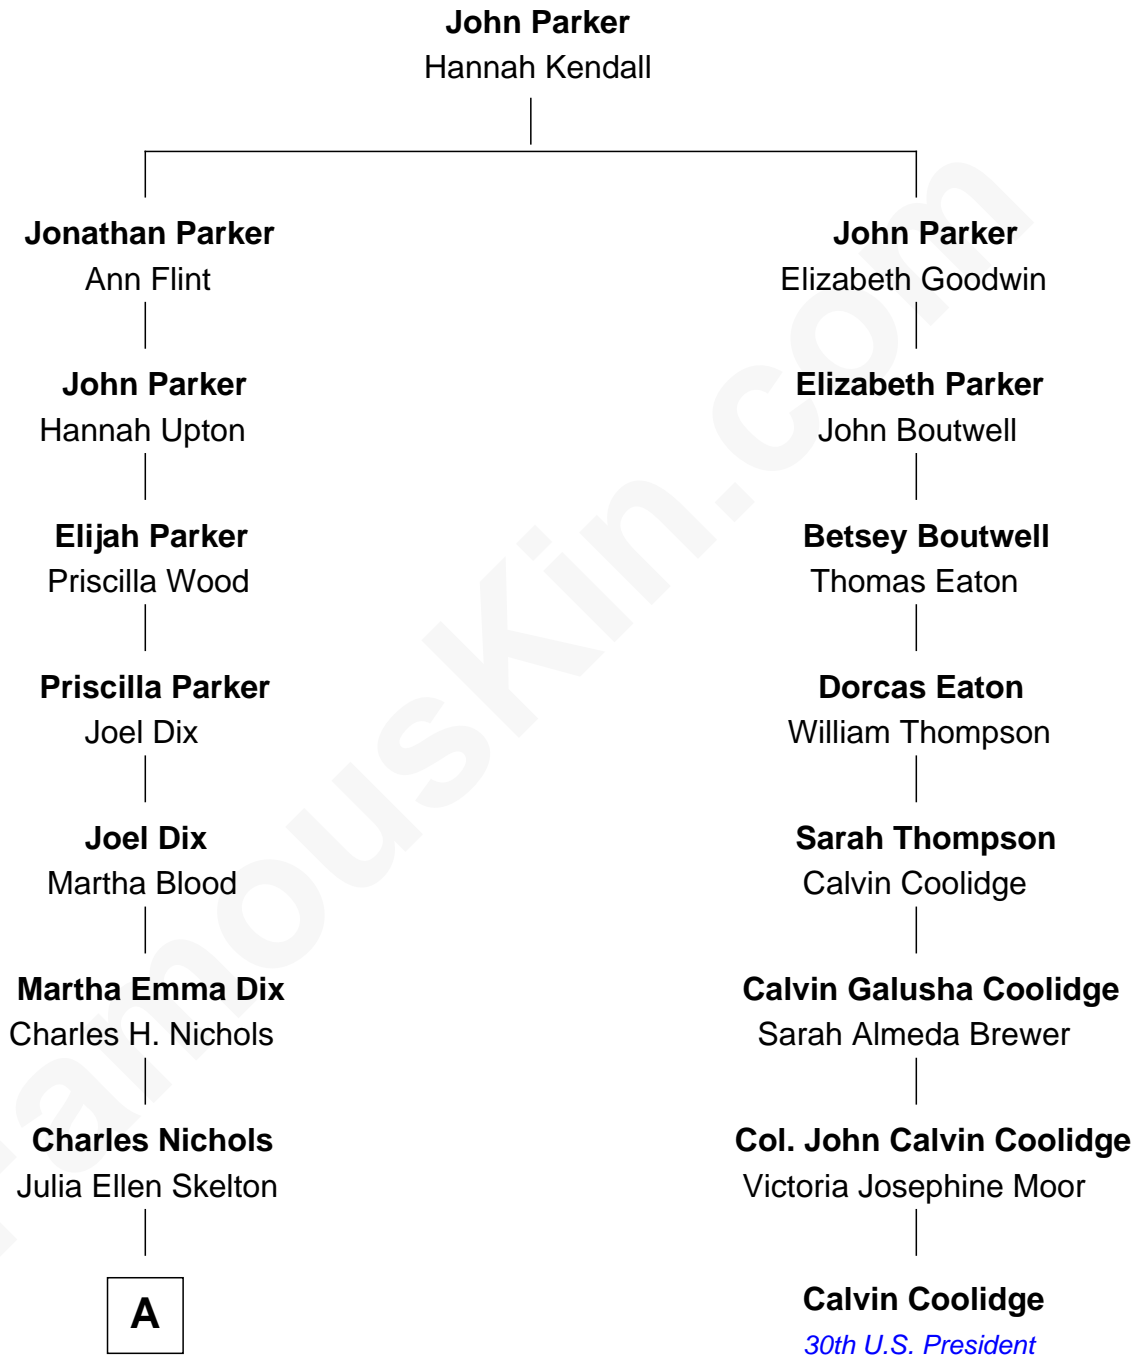

FamousKin.com

Relationship Chart of

John Cena

Movie Actor and WWE Pro Wrestler

7th cousin 2 times removed of

Calvin Coolidge
30th U.S. President

A

Natalie Nichols
Ulysses John Lupien