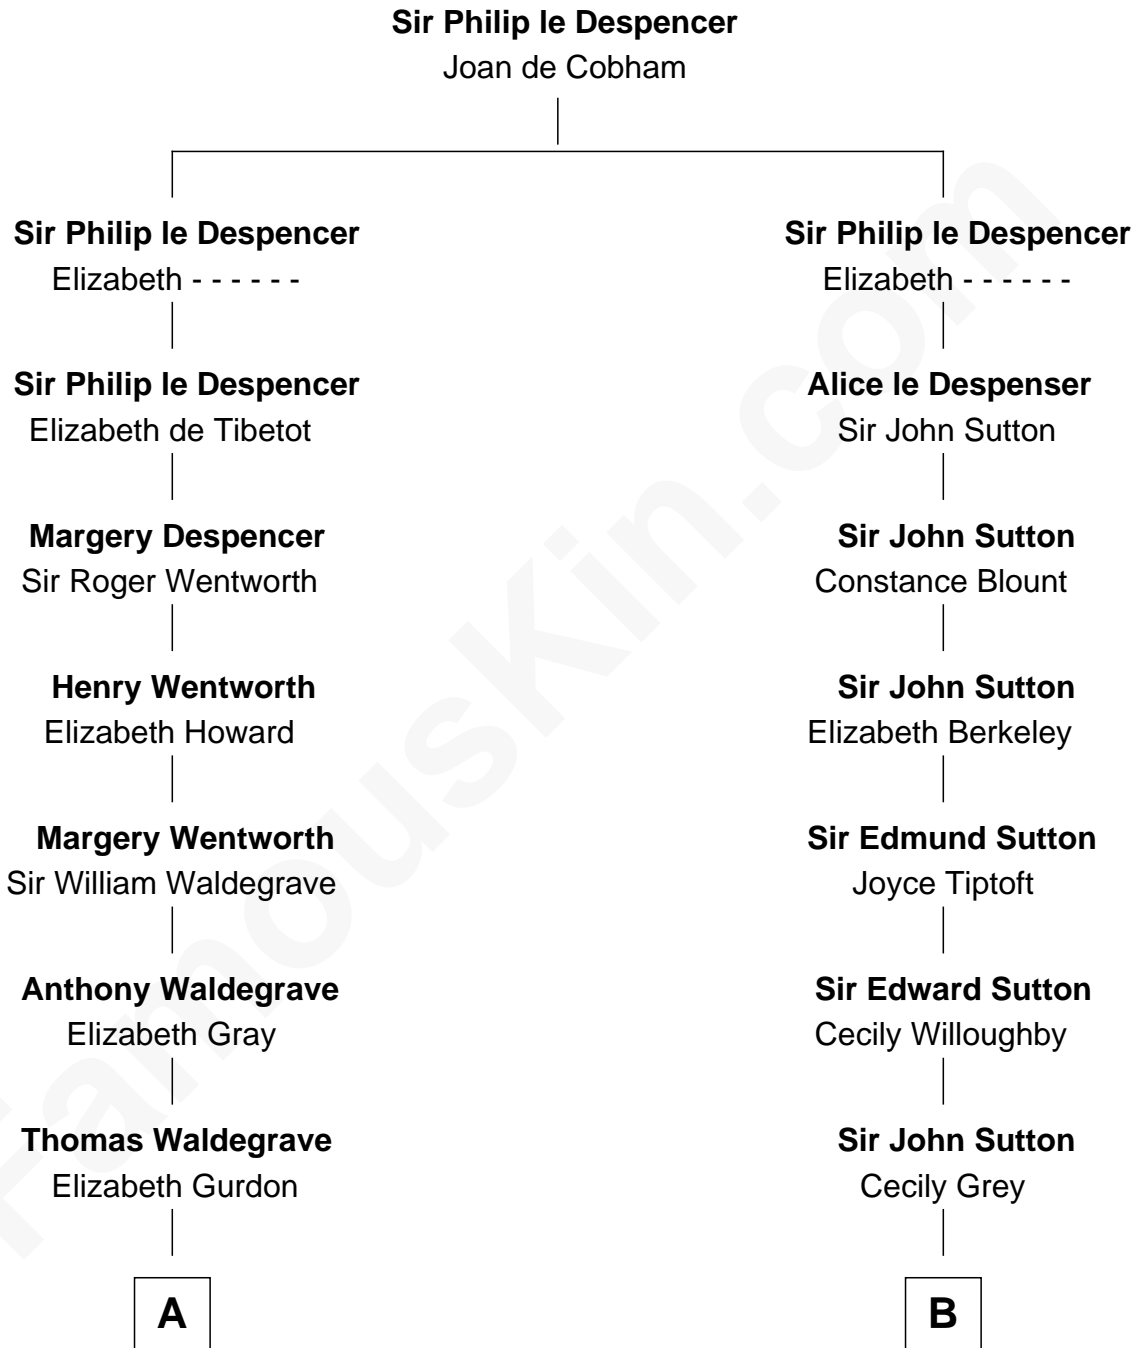

## Relationship Chart of

### Bathsheba (Ruggles) Spooner

First woman executed for murder in U.S. by non-British government

**C**

—  
**Charles Nichols**  
Julia Ellen Skelton

—  
**Natalie Nichols**  
Ulysses John Lupien

—  
**Carol Frances Lupien**  
John Joseph Cena