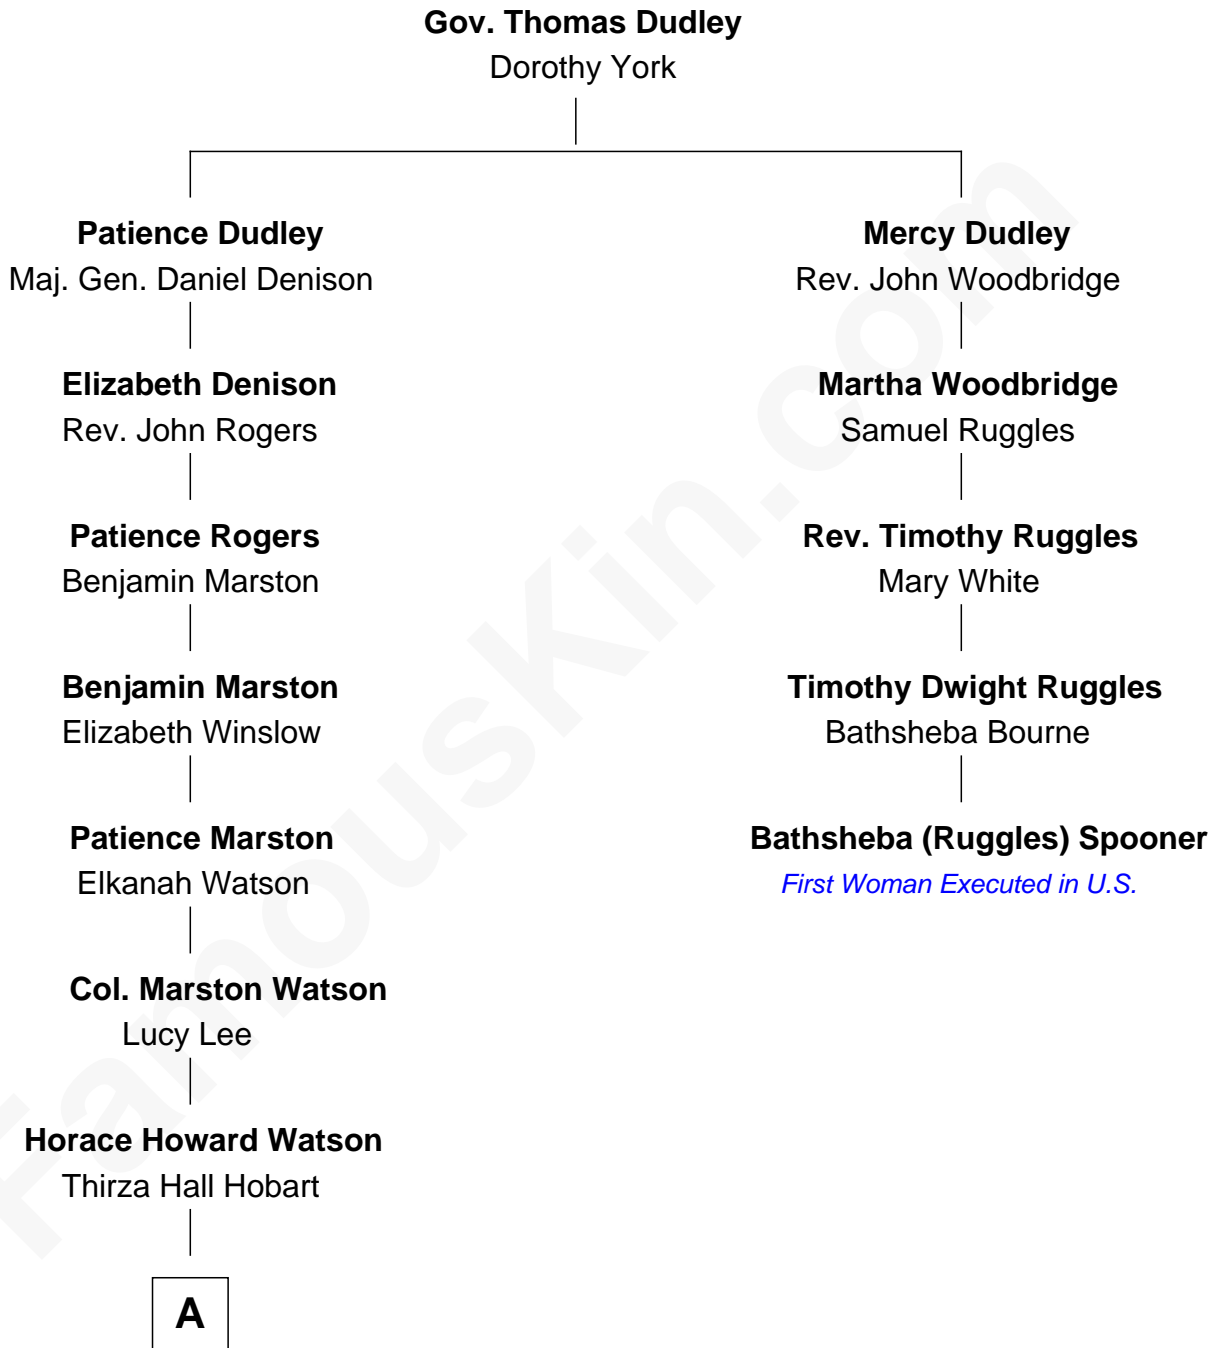

FamousKin.com

Relationship Chart of

John Cena

Movie Actor and WWE Pro Wrestler

4th cousin 8 times removed of

Bathsheba (Ruggles) Spooner

First woman executed for murder in U.S. by non-British government

A

—
Agnes Lee Watson

Charles Nichols

—
Charles H. Nichols

Martha Emma Dix

—
Charles Nichols

Julia Ellen Skelton

—
Natalie Nichols

Ulysses John Lupien