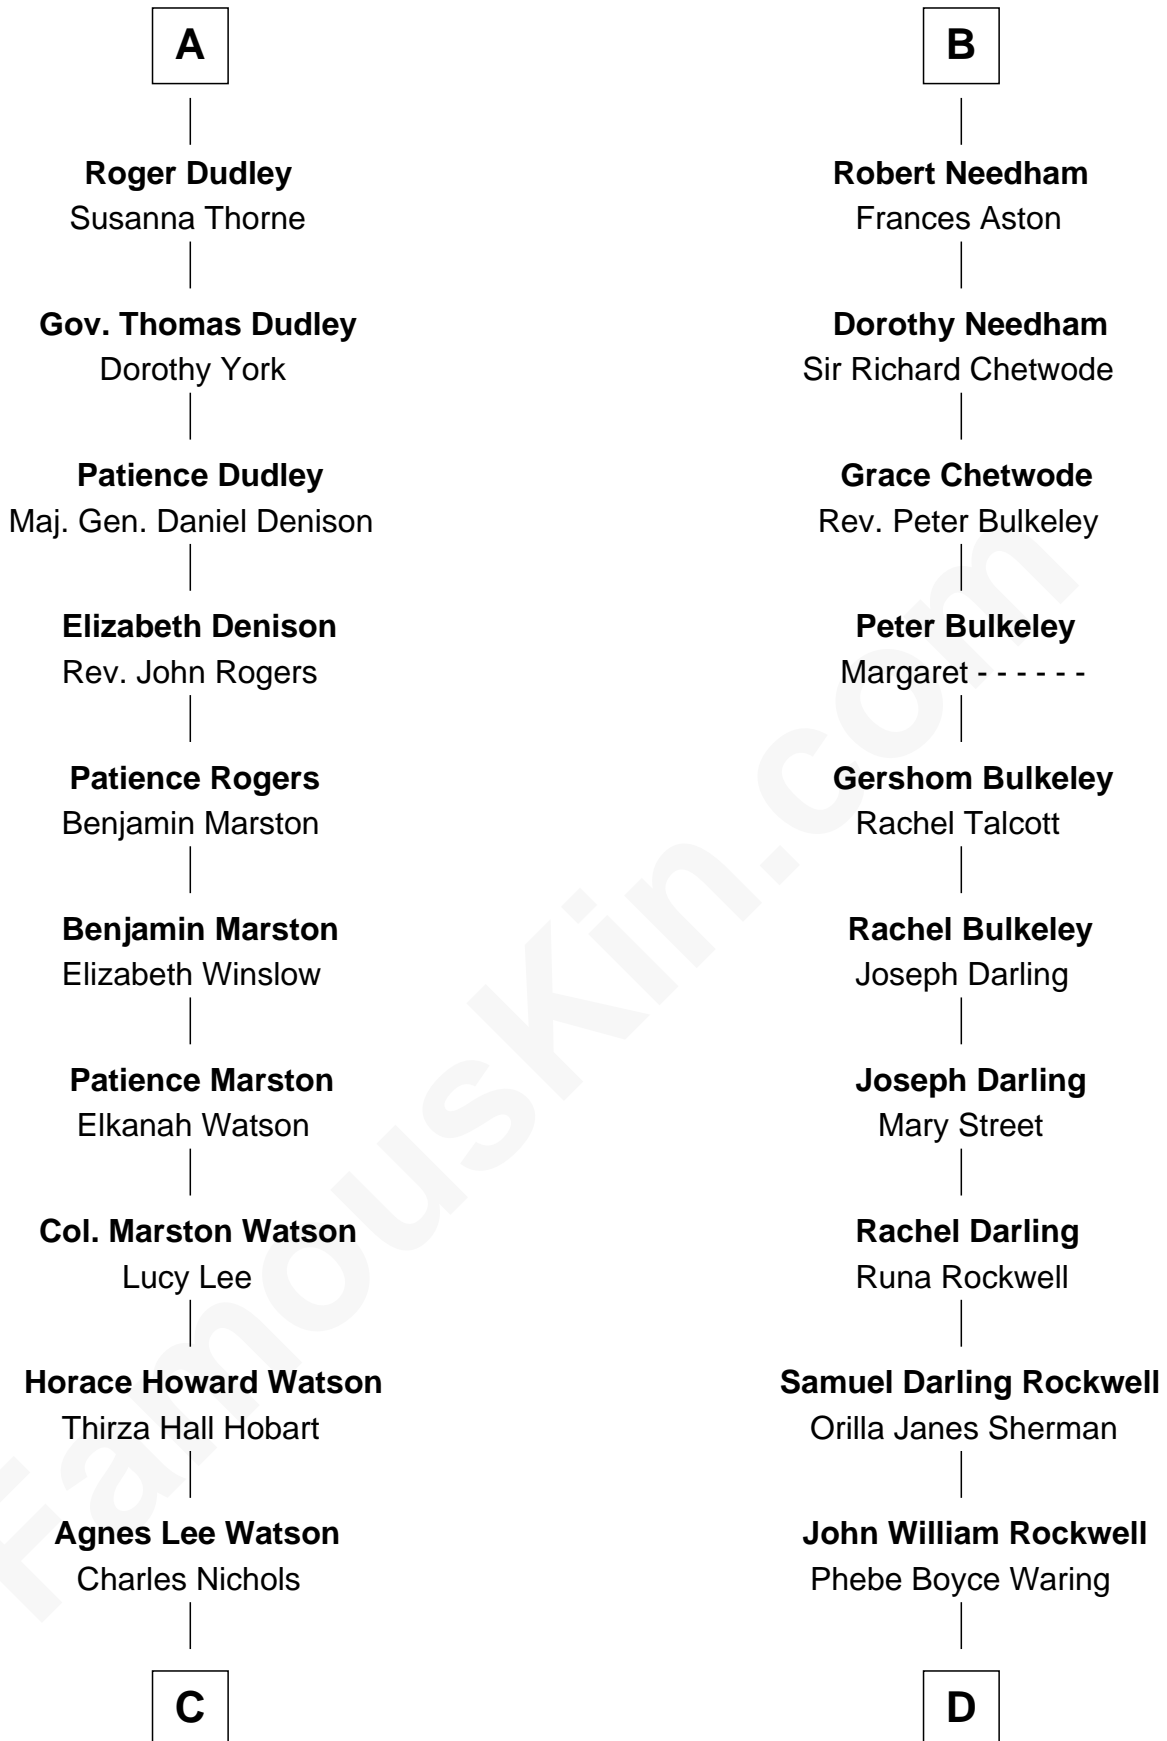

FamousKin.com

Relationship Chart of

John Cena

Movie Actor and WWE Pro Wrestler

18th cousin 3 times removed of

Norman Rockwell
American Artist

C

Charles H. Nichols