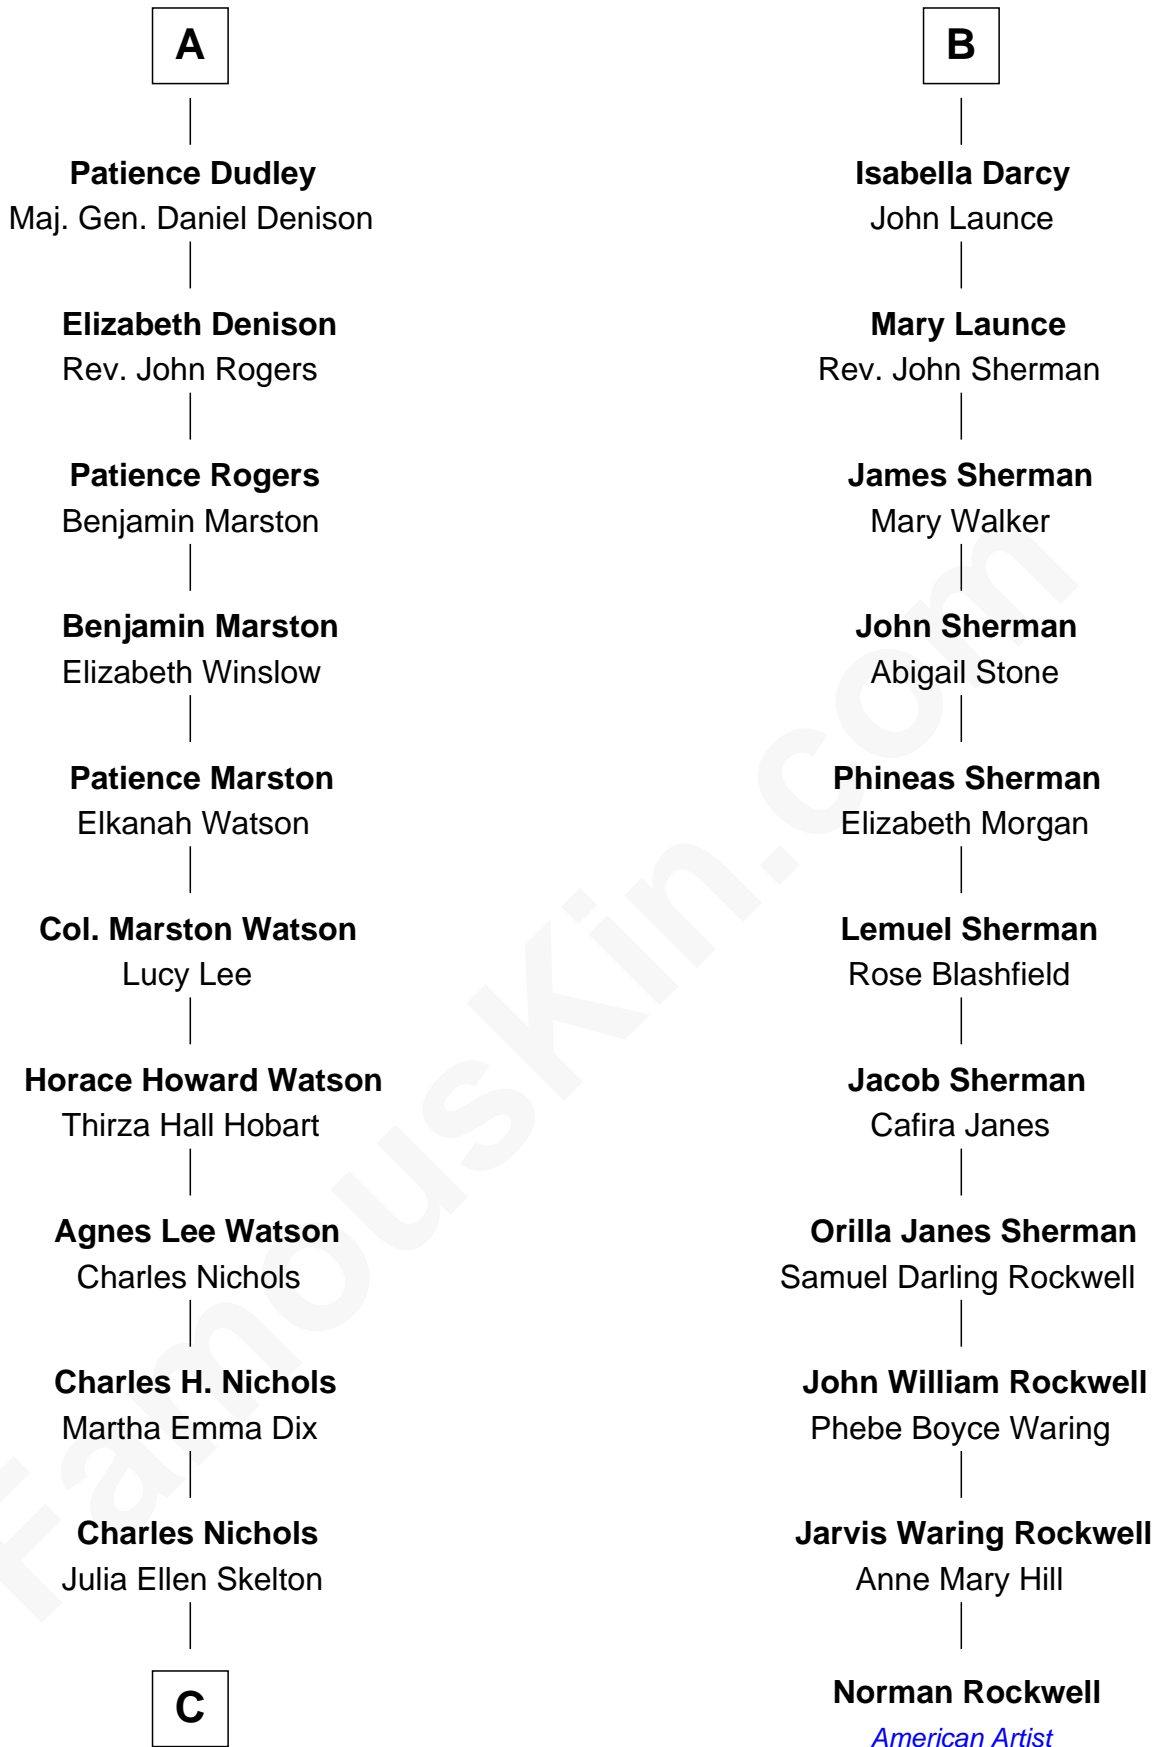

FamousKin.com

Relationship Chart of

John Cena

Movie Actor and WWE Pro Wrestler

17th cousin 2 times removed of

Norman Rockwell
American Artist

C

Natalie Nichols
Ulysses John Lupien