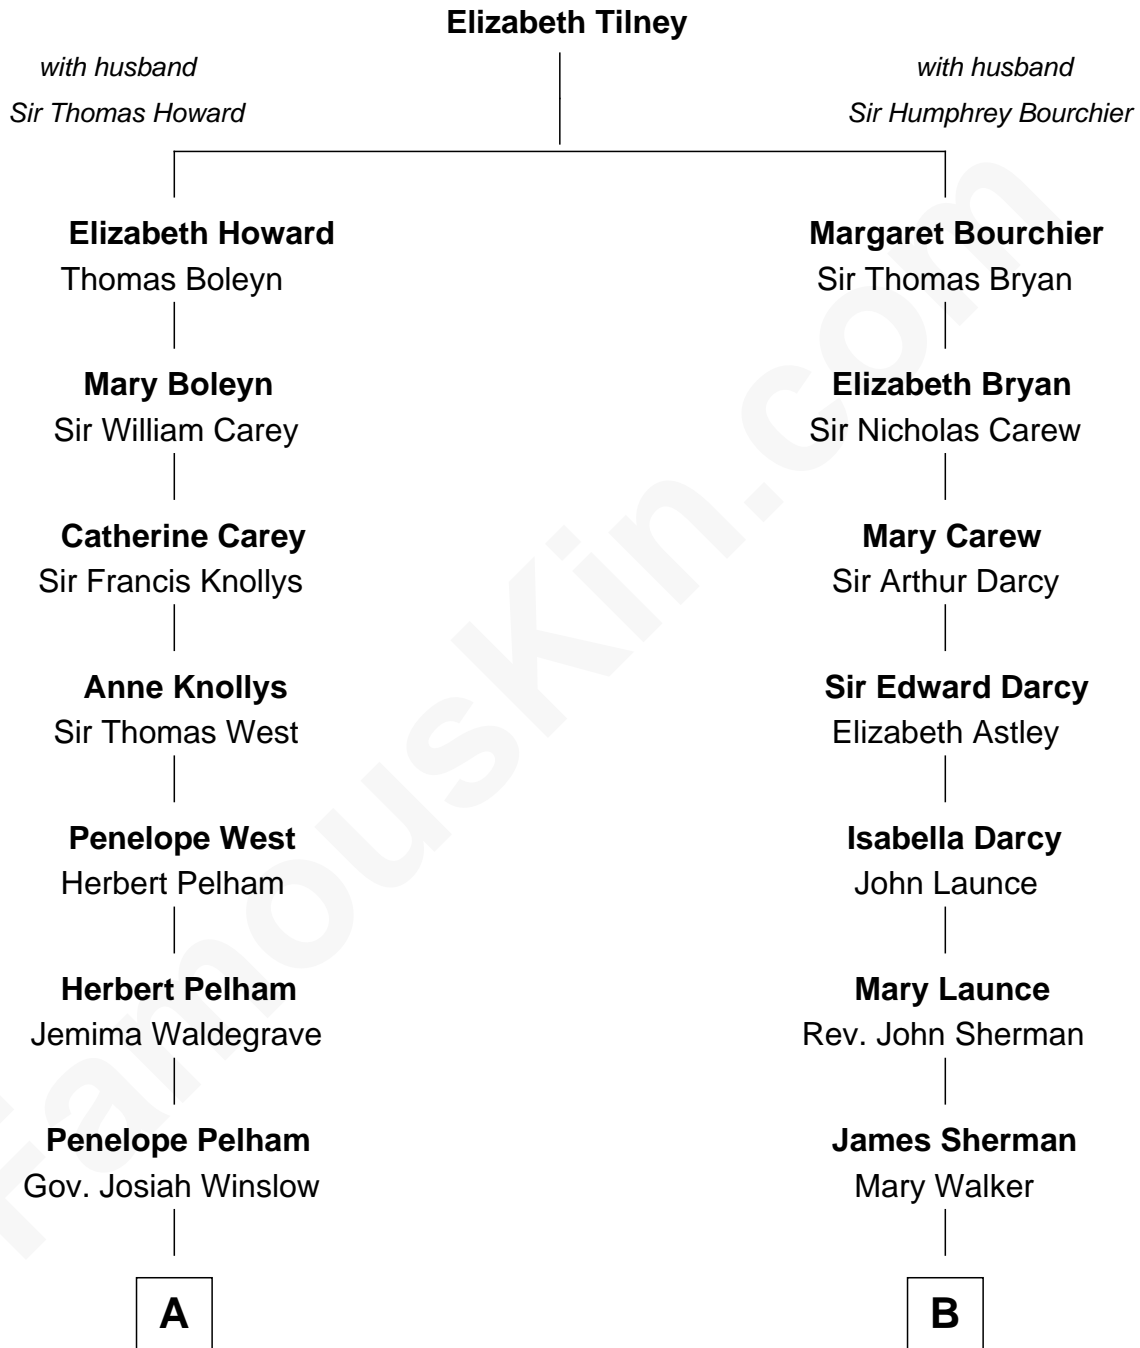

FamousKin.com

Relationship Chart of

John Cena

Movie Actor and WWE Pro Wrestler

14th cousin 3 times removed of

Norman Rockwell
American Artist

A

Isaac Winslow
Sarah Wensley

Elizabeth Winslow
Benjamin Marston

Patience Marston
Elkanah Watson

Col. Marston Watson
Lucy Lee

Horace Howard Watson
Thirza Hall Hobart

Agnes Lee Watson
Charles Nichols

Charles H. Nichols
Martha Emma Dix

Charles Nichols
Julia Ellen Skelton