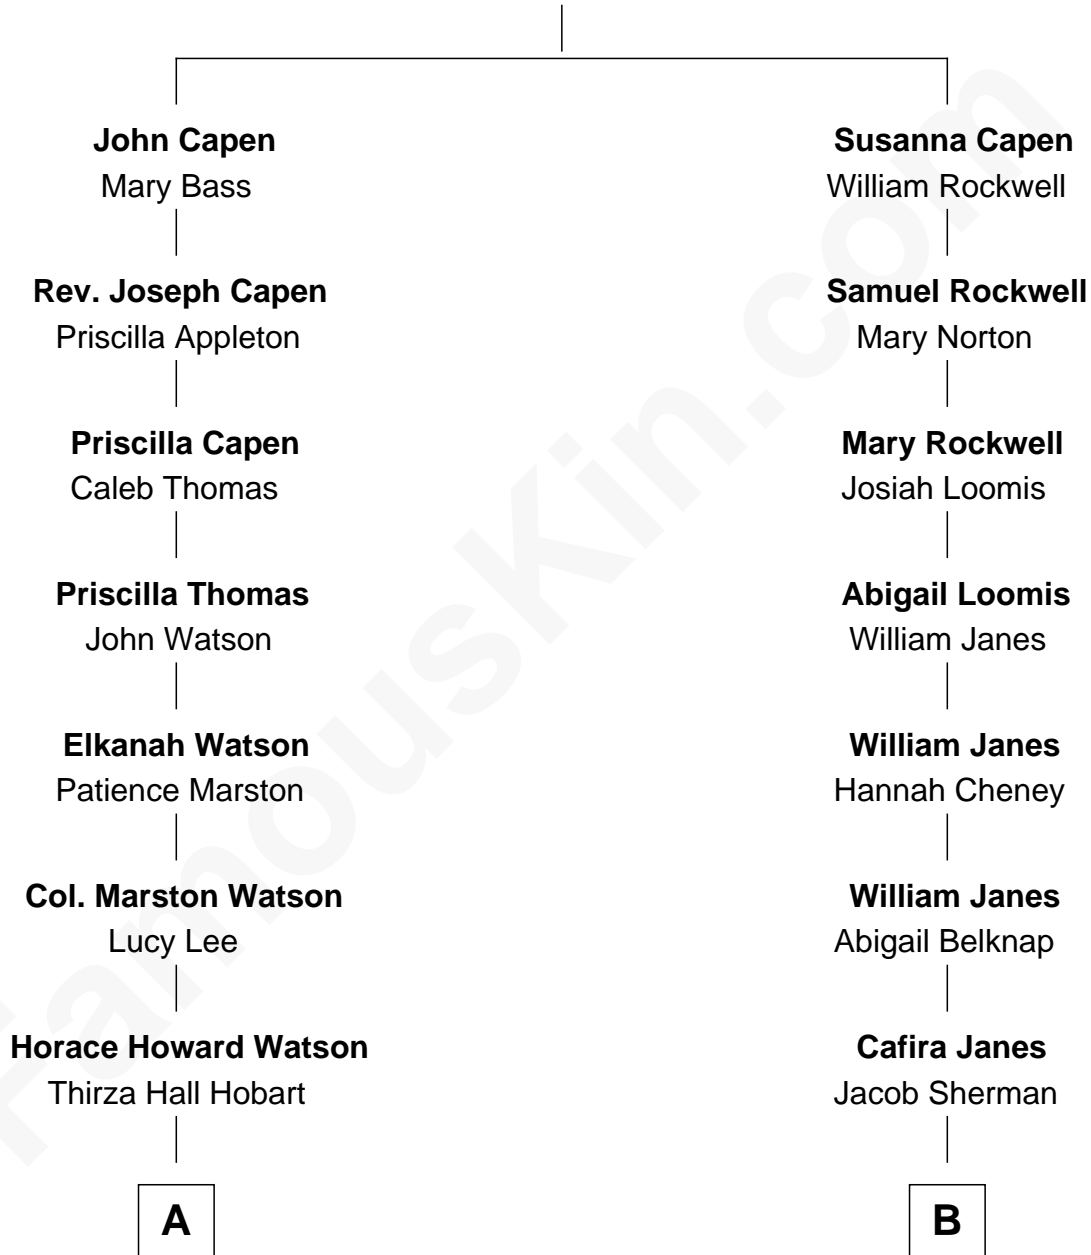

FamousKin.com

Relationship Chart of

John Cena

Movie Actor and WWE Pro Wrestler

10th cousin 2 times removed of

Norman Rockwell
American Artist

Bernard Capen
Joan Purchase

A

Agnes Lee Watson

Charles Nichols

Charles H. Nichols

Martha Emma Dix

Charles Nichols

Julia Ellen Skelton

Natalie Nichols

Ulysses John Lupien