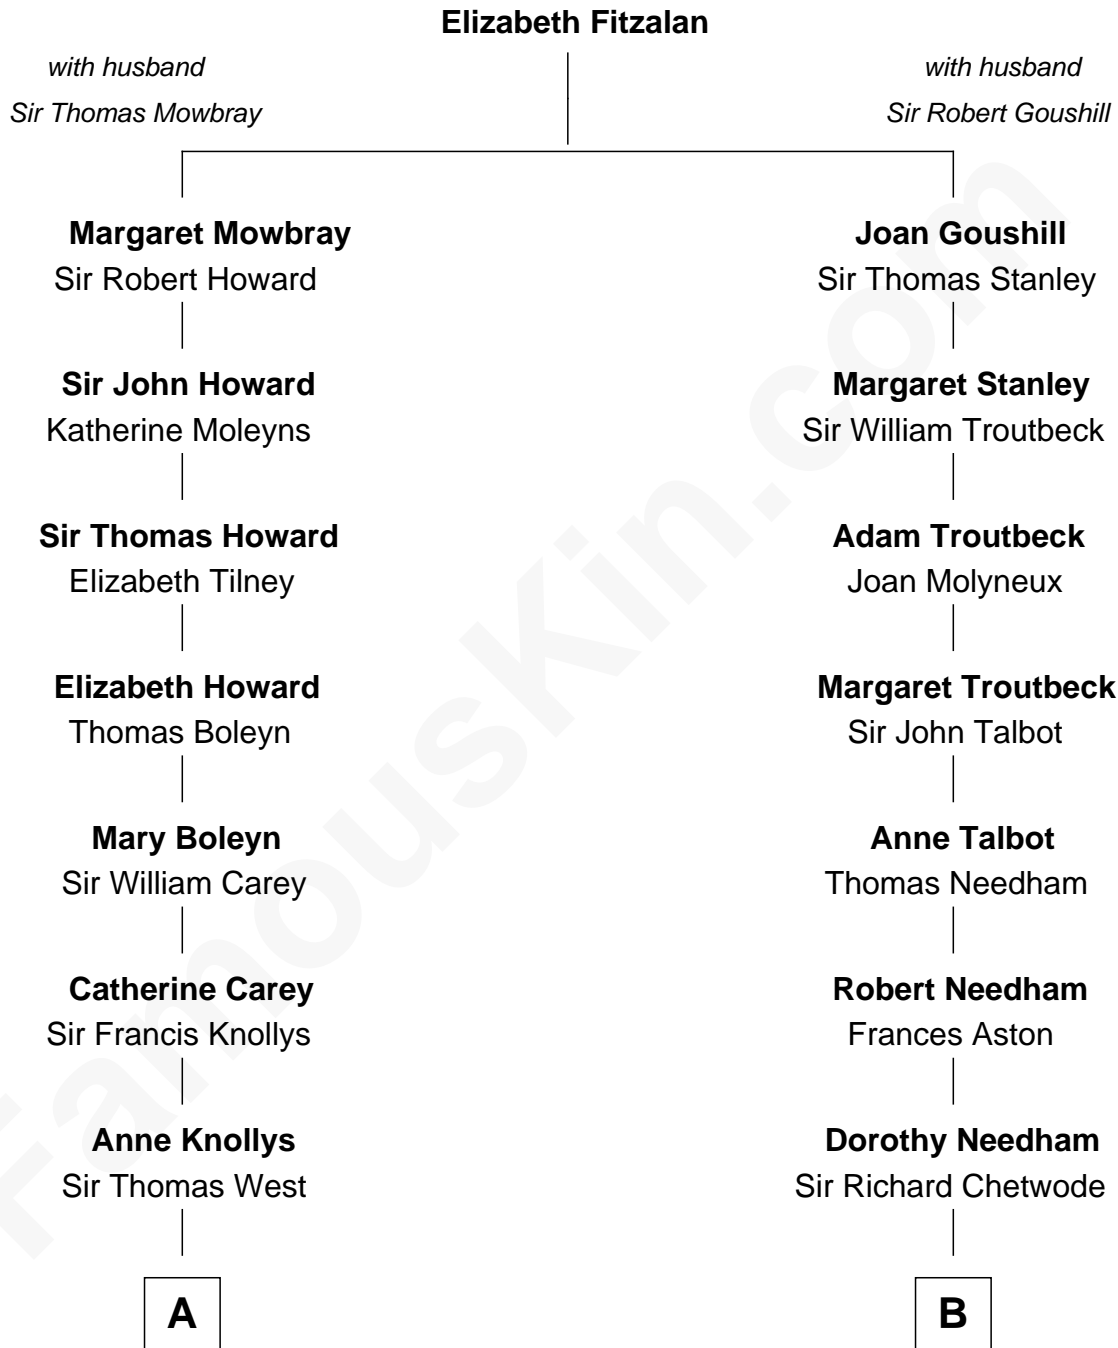

FamousKin.com

Relationship Chart of

John Cena

Movie Actor and WWE Pro Wrestler

16th cousin 4 times removed of

Norman Rockwell
American Artist

C

—
Charles Nichols
Julia Ellen Skelton