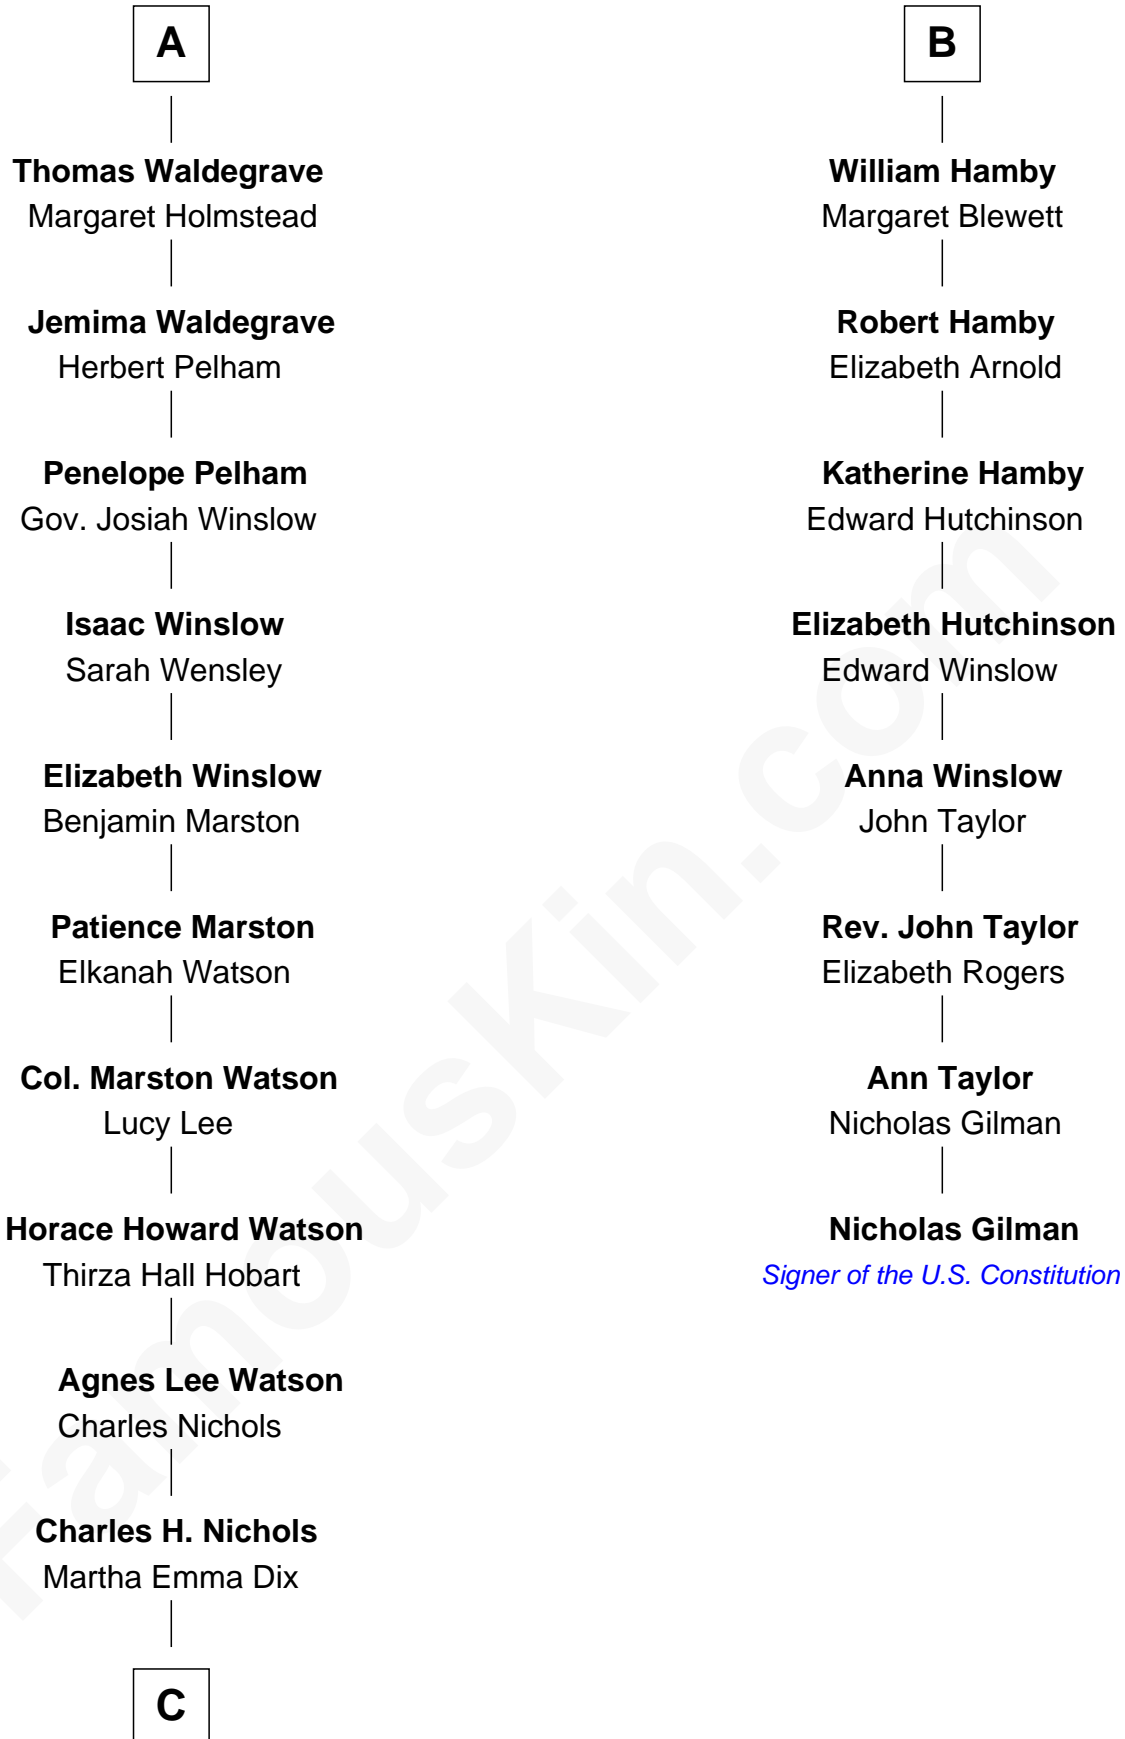

FamousKin.com

Relationship Chart of

John Cena

Movie Actor and WWE Pro Wrestler

14th cousin 6 times removed of

Nicholas Gilman

Signer of the U.S. Constitution

Sir Philip le Despencer

Joan de Cobham

Sir Philip le Despencer

Elizabeth - - - - -

Sir Philip le Despencer

Elizabeth de Tibetot

Margery Despencer

Sir Roger Wentworth

Henry Wentworth

Elizabeth Howard

Margery Wentworth

Sir William Waldegrave

Anthony Waldegrave

Elizabeth Gray

Thomas Waldegrave

Elizabeth Gurdon

A

Elizabeth Hilton

Richard Thimbleby

Anne Thimbleby

John Booth

Eleanor Booth

Edward Hamby

B

C