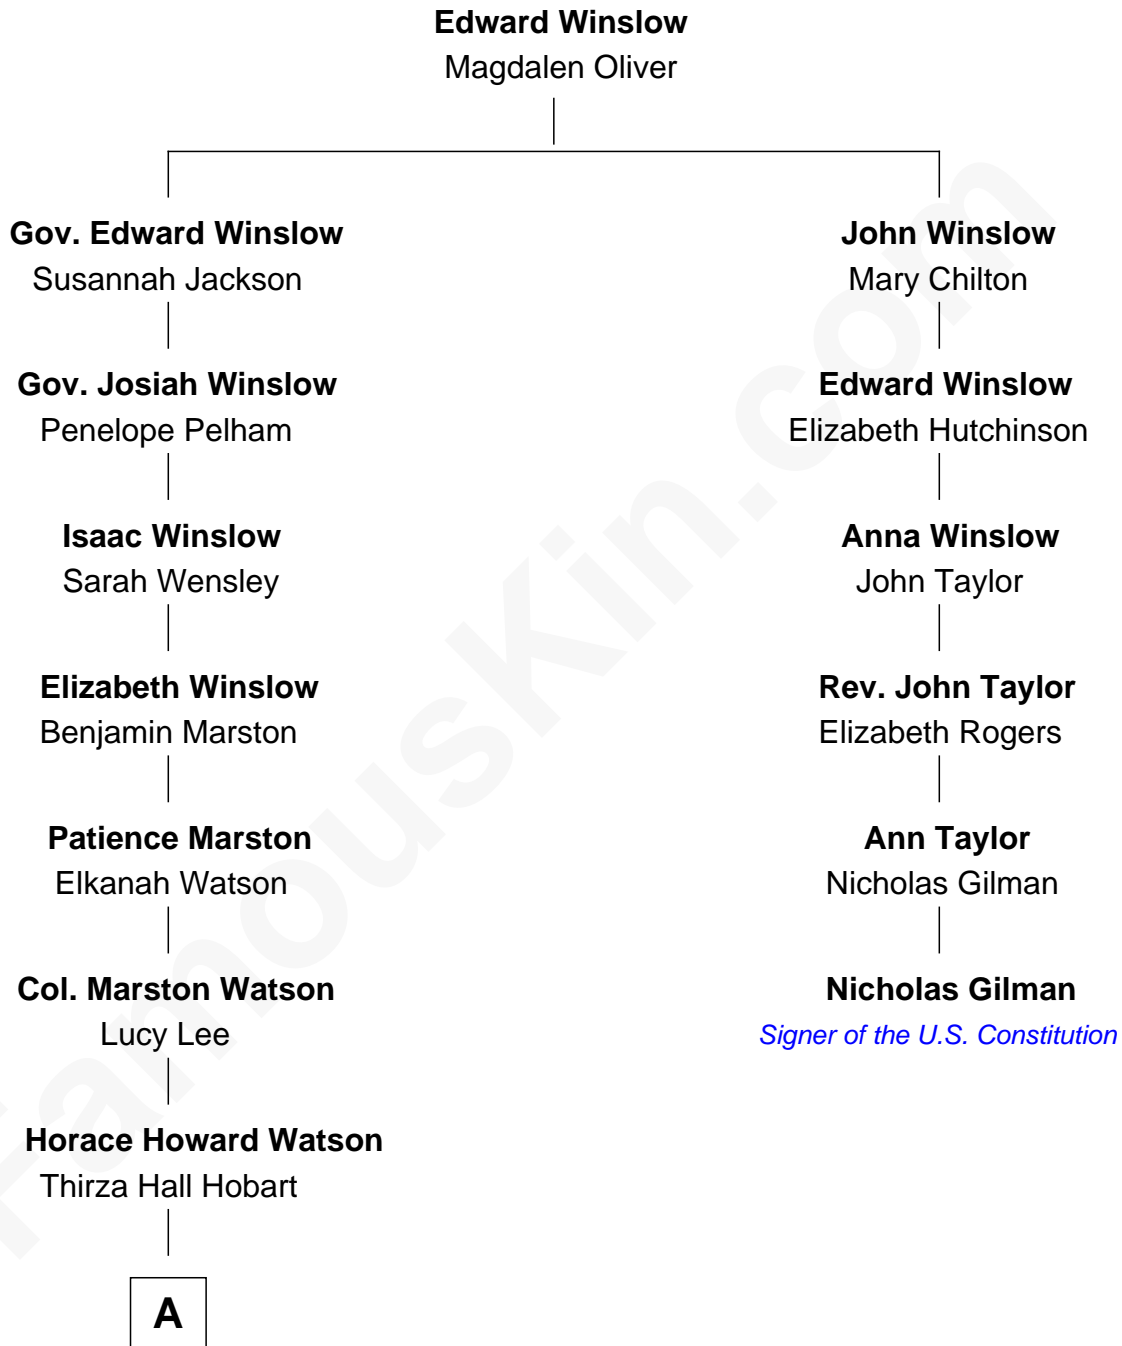

FamousKin.com

Relationship Chart of

John Cena

Movie Actor and WWE Pro Wrestler

5th cousin 7 times removed of

Nicholas Gilman

Signer of the U.S. Constitution

A

—
Agnes Lee Watson

Charles Nichols

—
Charles H. Nichols

Martha Emma Dix

—
Charles Nichols

Julia Ellen Skelton

—
Natalie Nichols

Ulysses John Lupien