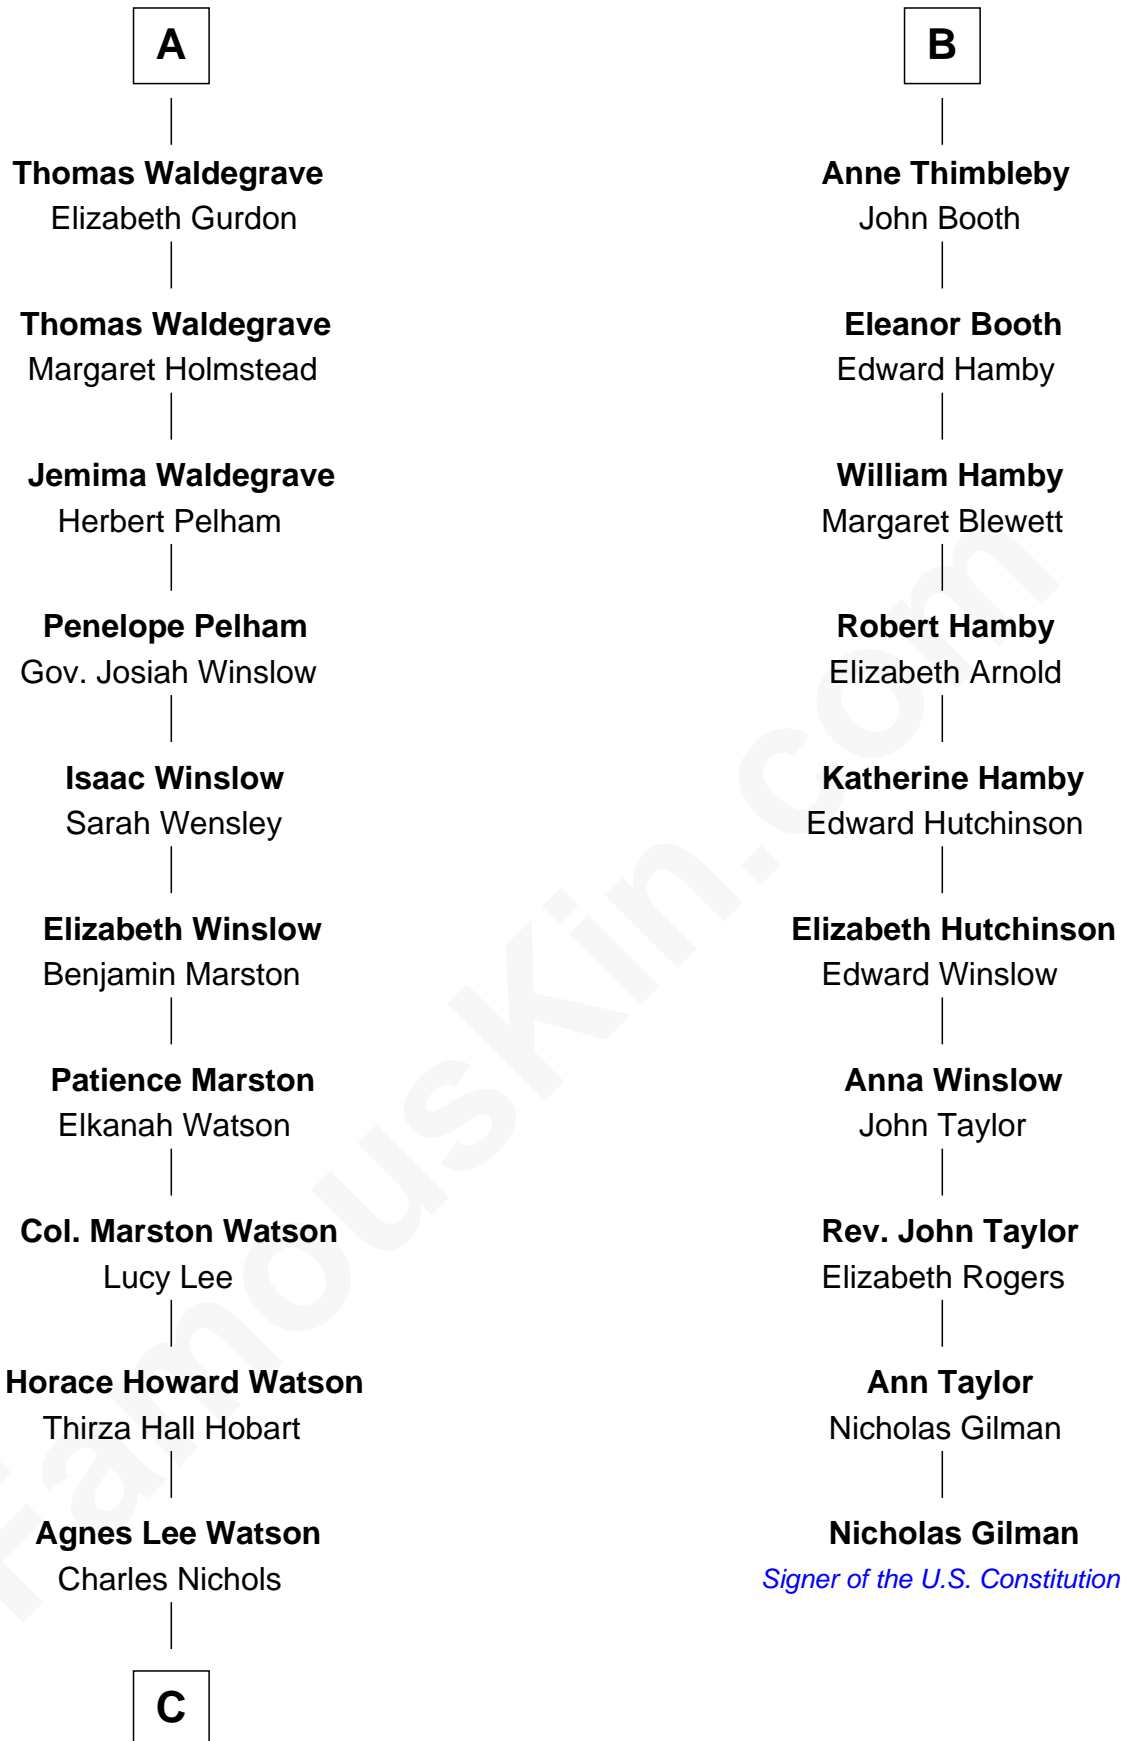

FamousKin.com

Relationship Chart of

John Cena

Movie Actor and WWE Pro Wrestler

16th cousin 5 times removed of

Nicholas Gilman

Signer of the U.S. Constitution

Bartholomew de Badlesmere

Margaret de Clare

Margaret de Badlesmere

Sir John de Tibetot

Sir Robert de Tibetot

Margaret Deincourt

Elizabeth de Tibetot

Sir Philip le Despencer

Margery Despencer

Sir Roger Wentworth

Henry Wentworth

Elizabeth Howard

Margery Wentworth

Sir William Waldegrave

Anthony Waldegrave

Elizabeth Gray

A

Margaret Freville

Sir Hugh Willoughby

Margery Willoughby

Sir Godfrey Hilton

Elizabeth Hilton

Richard Thimbleby

B

C