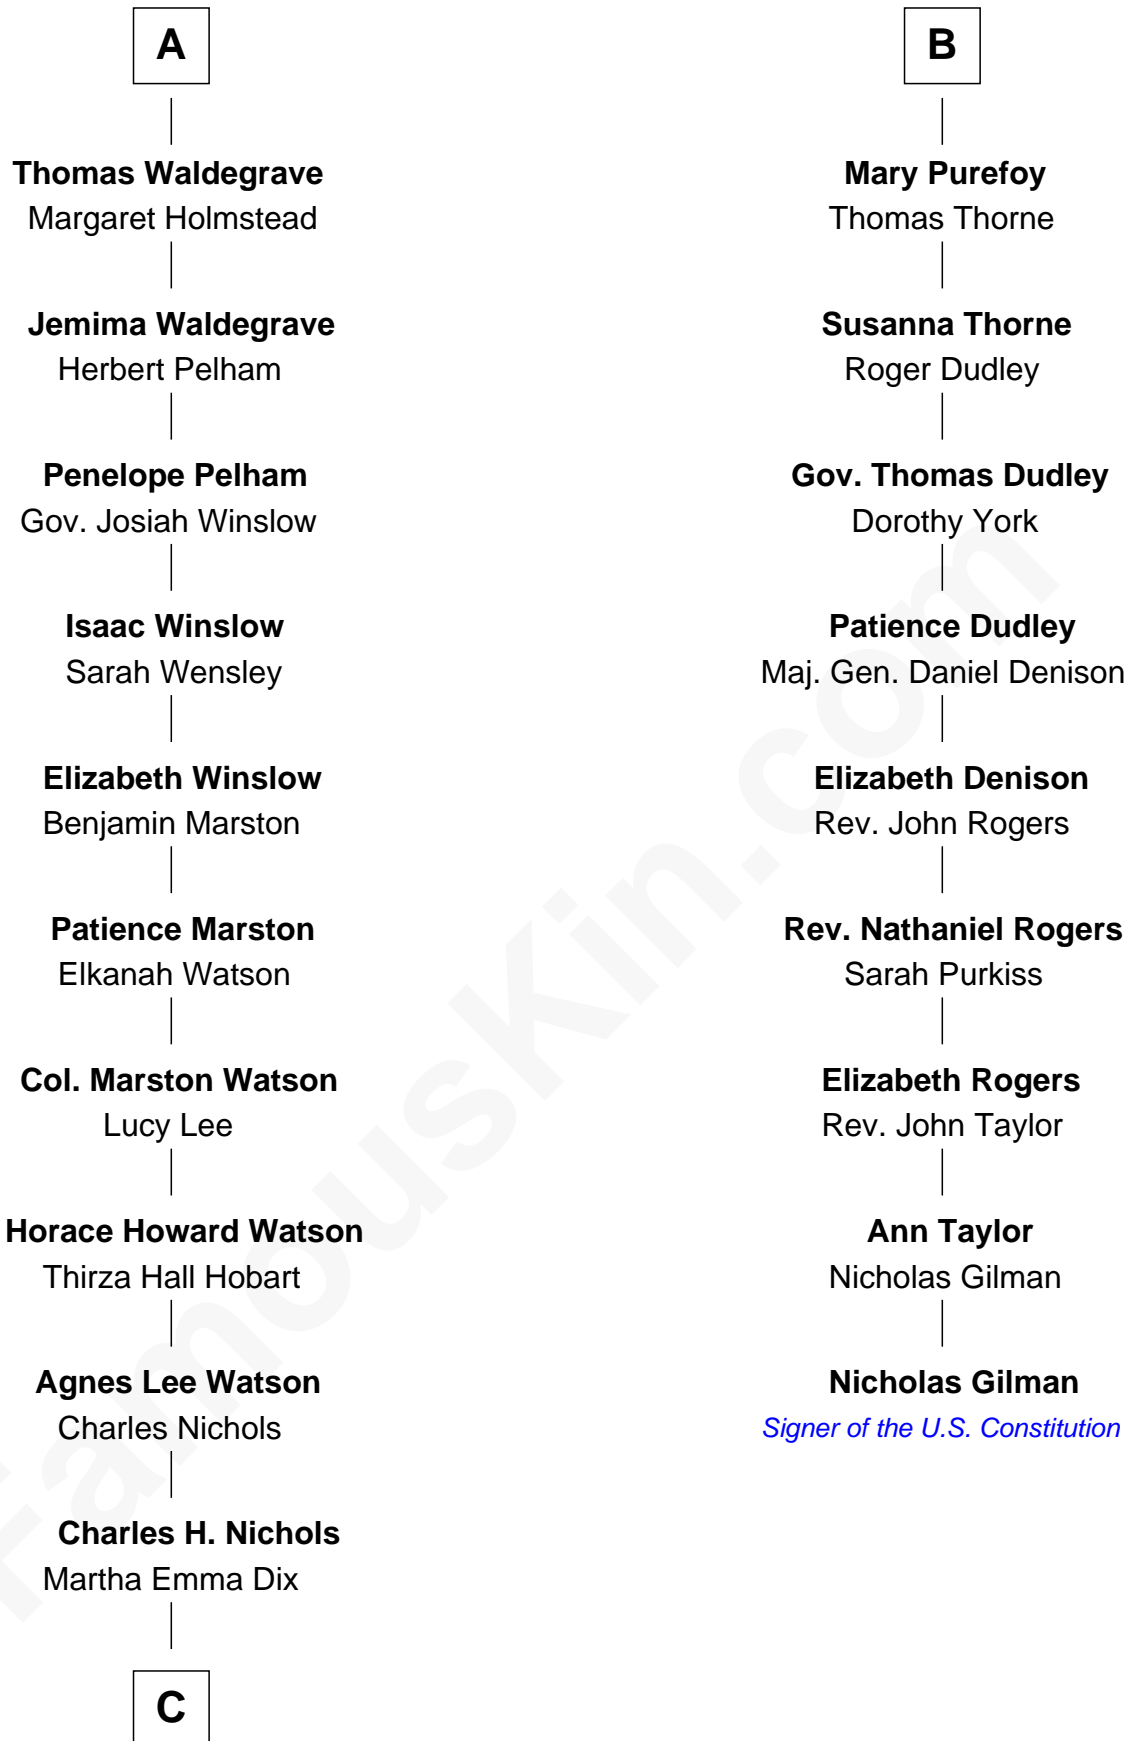

## Relationship Chart of

### John Cena

Movie Actor and WWE Pro Wrestler

15th cousin 5 times removed of

### Nicholas Gilman

Signer of the U.S. Constitution

**C**

—  
**Charles Nichols**  
Julia Ellen Skelton

—  
**Natalie Nichols**  
Ulysses John Lupien

—  
**Carol Frances Lupien**  
John Joseph Cena

—  
**John Cena**  
*Actor and Pro Wrestler*