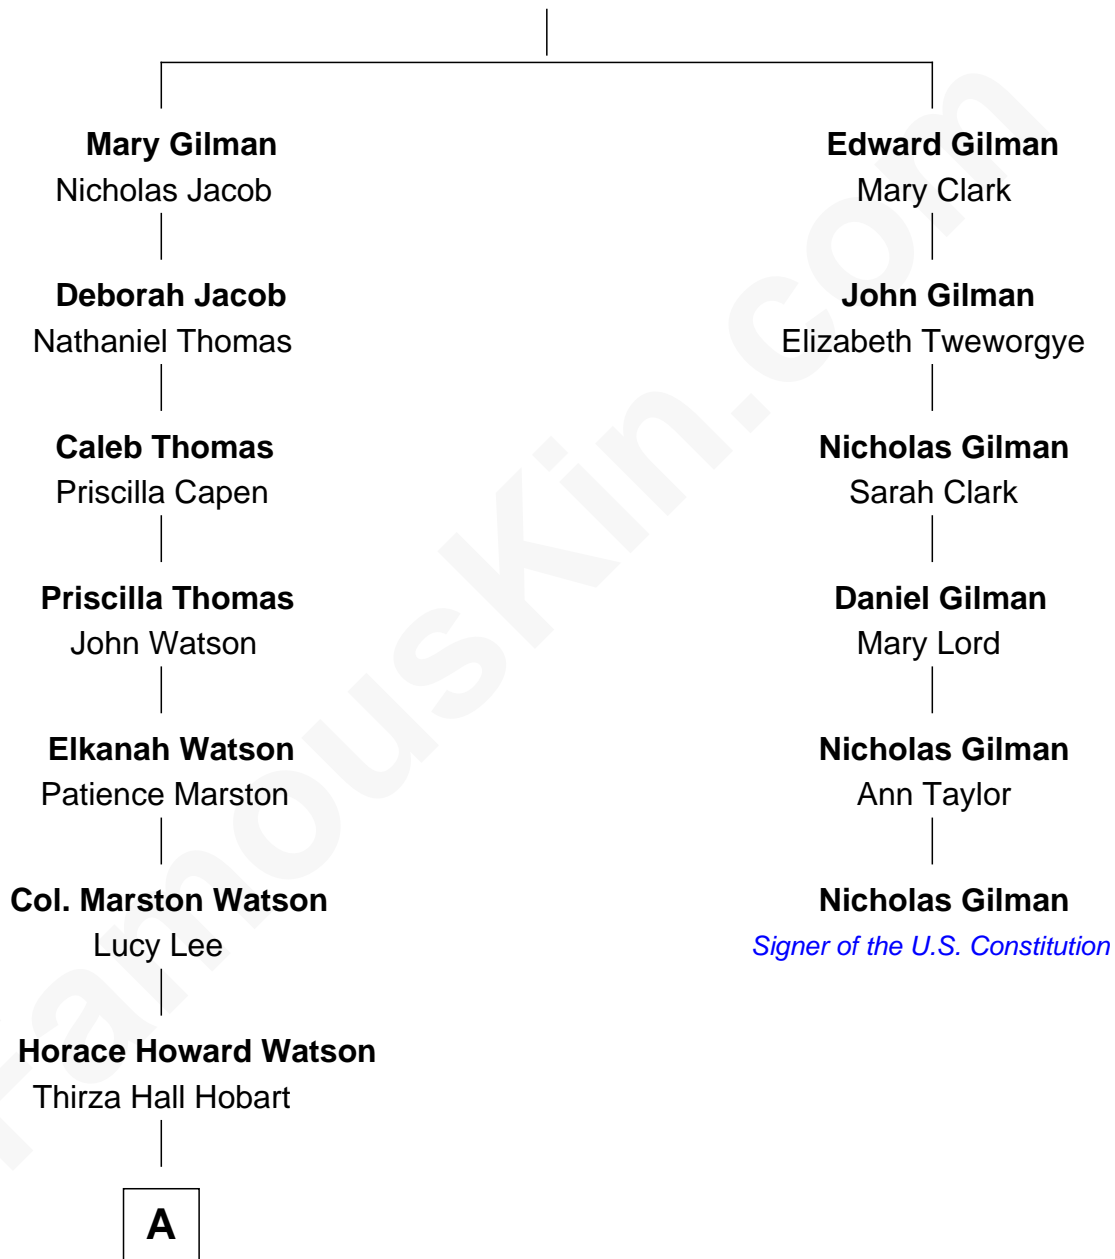

FamousKin.com

Relationship Chart of

John Cena

Movie Actor and WWE Pro Wrestler

5th cousin 7 times removed of

Nicholas Gilman

Signer of the U.S. Constitution

Edward Gilman

A

—
Agnes Lee Watson

Charles Nichols

—
Charles H. Nichols

Martha Emma Dix

—
Charles Nichols

Julia Ellen Skelton

—
Natalie Nichols