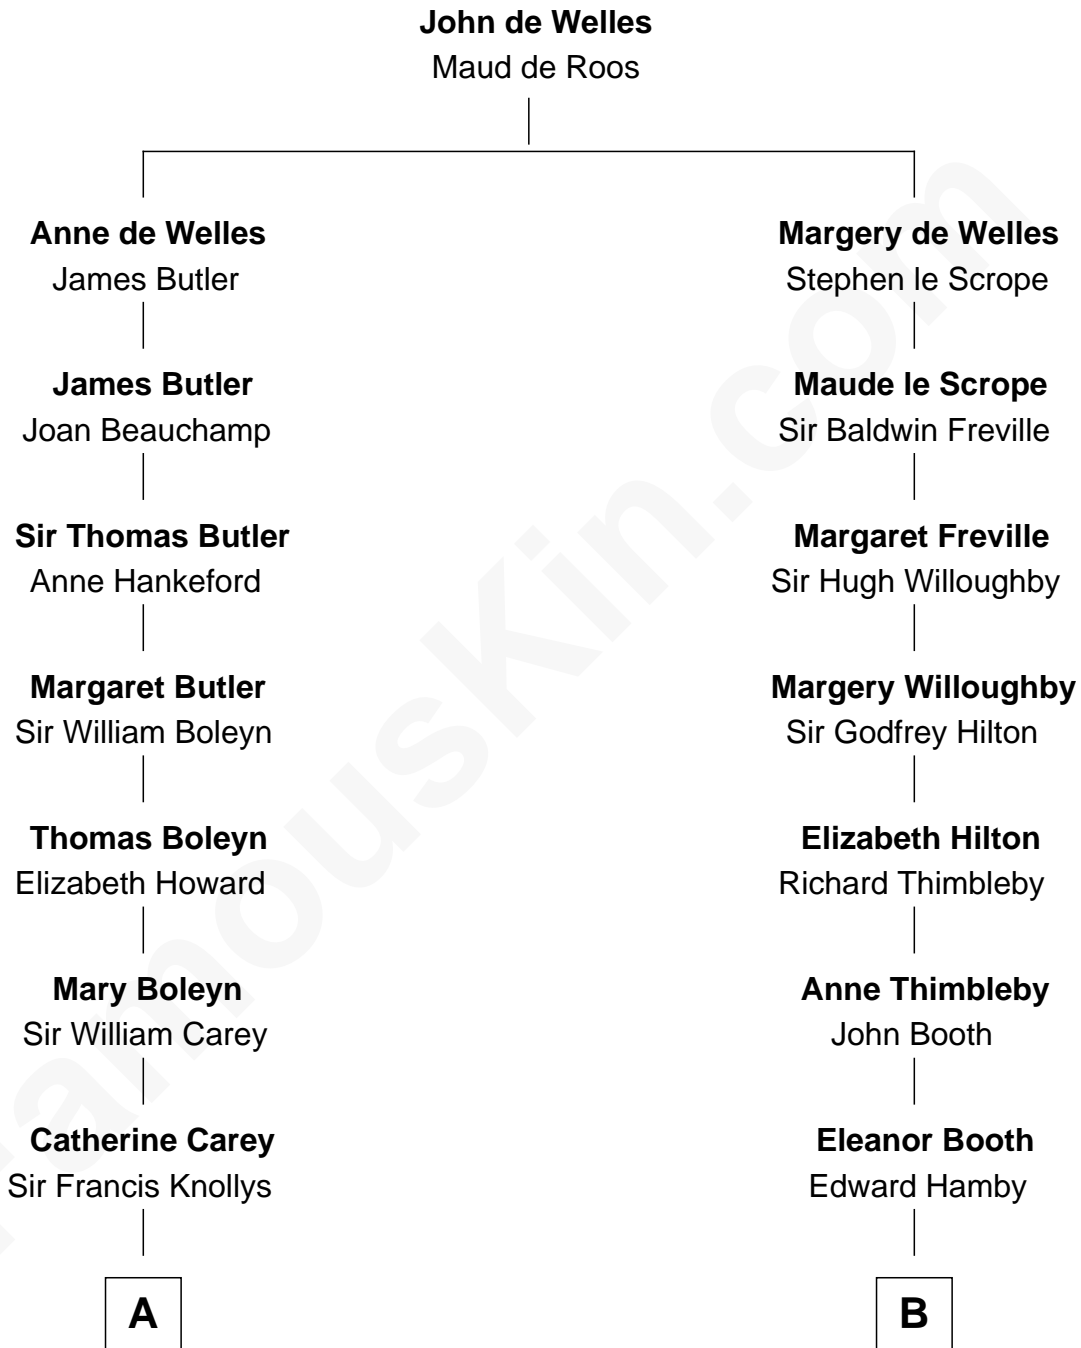

FamousKin.com

Relationship Chart of

John Cena

Movie Actor and WWE Pro Wrestler

14th cousin 7 times removed of

Nicholas Gilman

Signer of the U.S. Constitution

C

—
Charles H. Nichols

Martha Emma Dix

—
Charles Nichols

Julia Ellen Skelton

—
Natalie Nichols

Ulysses John Lupien

—
Carol Frances Lupien

John Joseph Cena