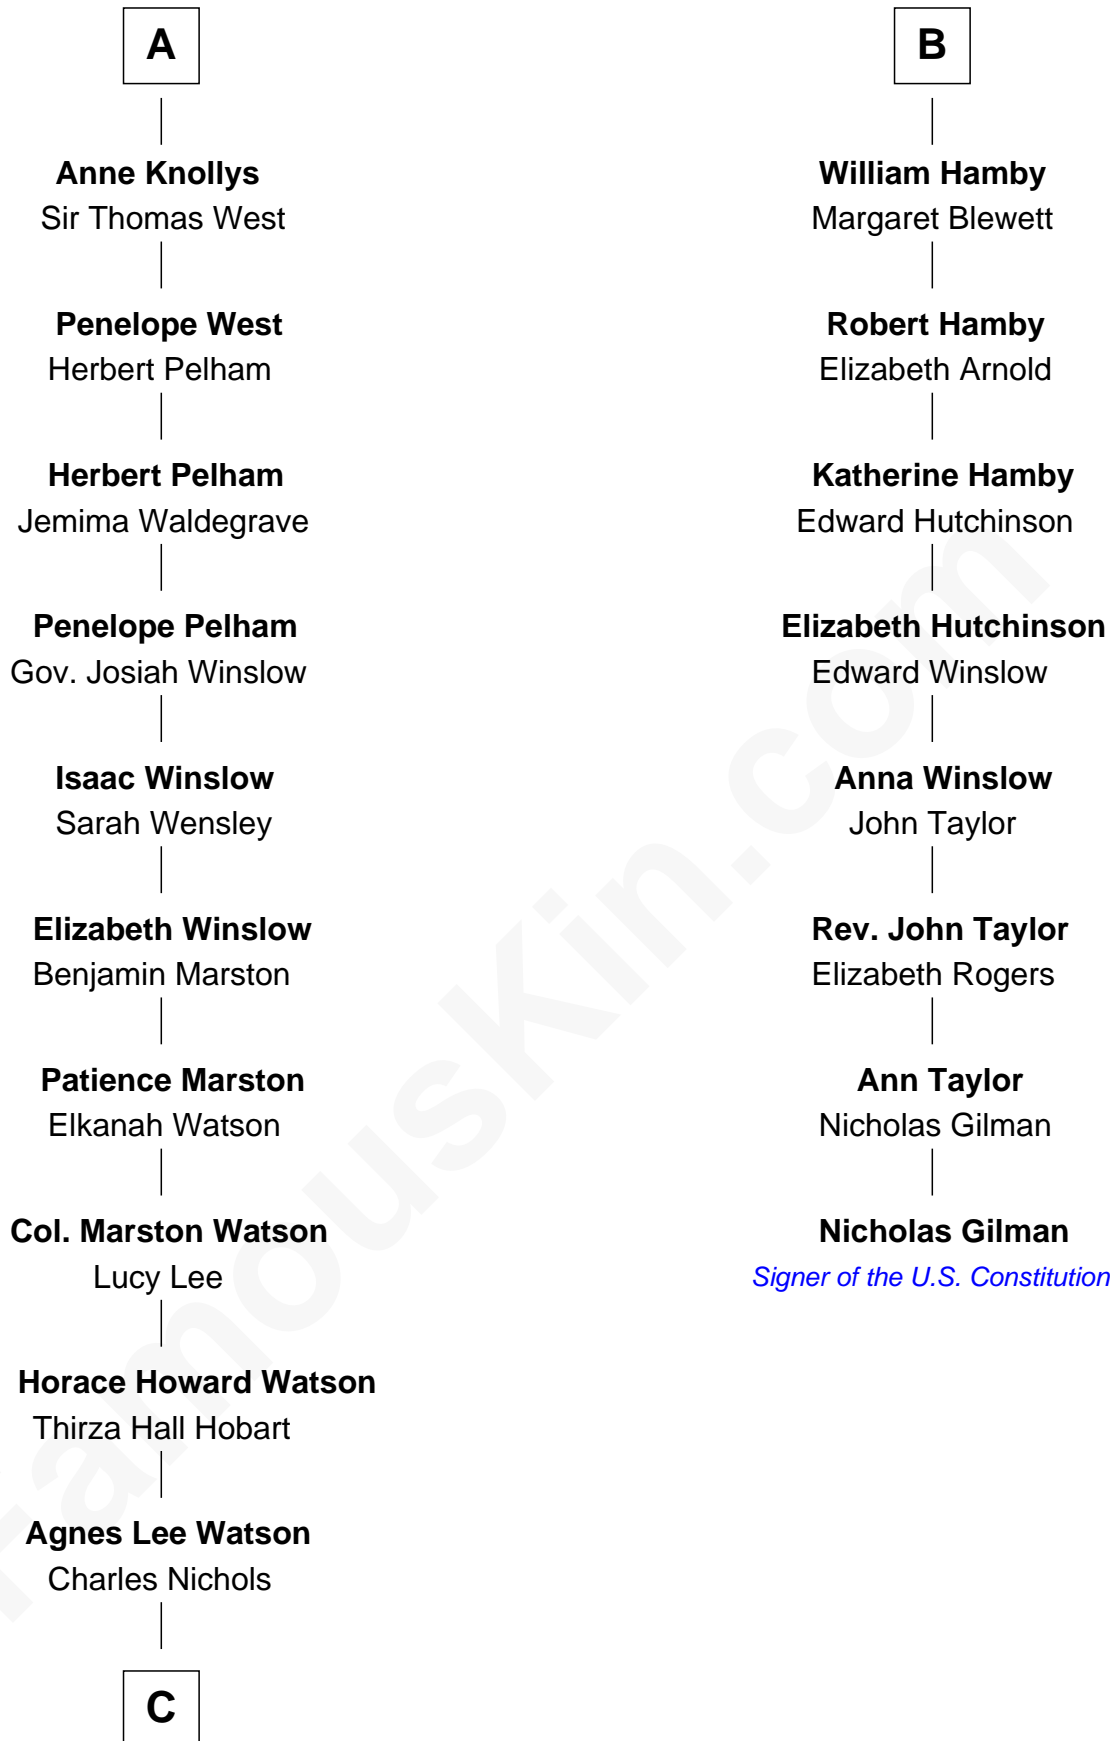

FamousKin.com

Relationship Chart of

John Cena

Movie Actor and WWE Pro Wrestler

14th cousin 7 times removed of

Nicholas Gilman

Signer of the U.S. Constitution

C