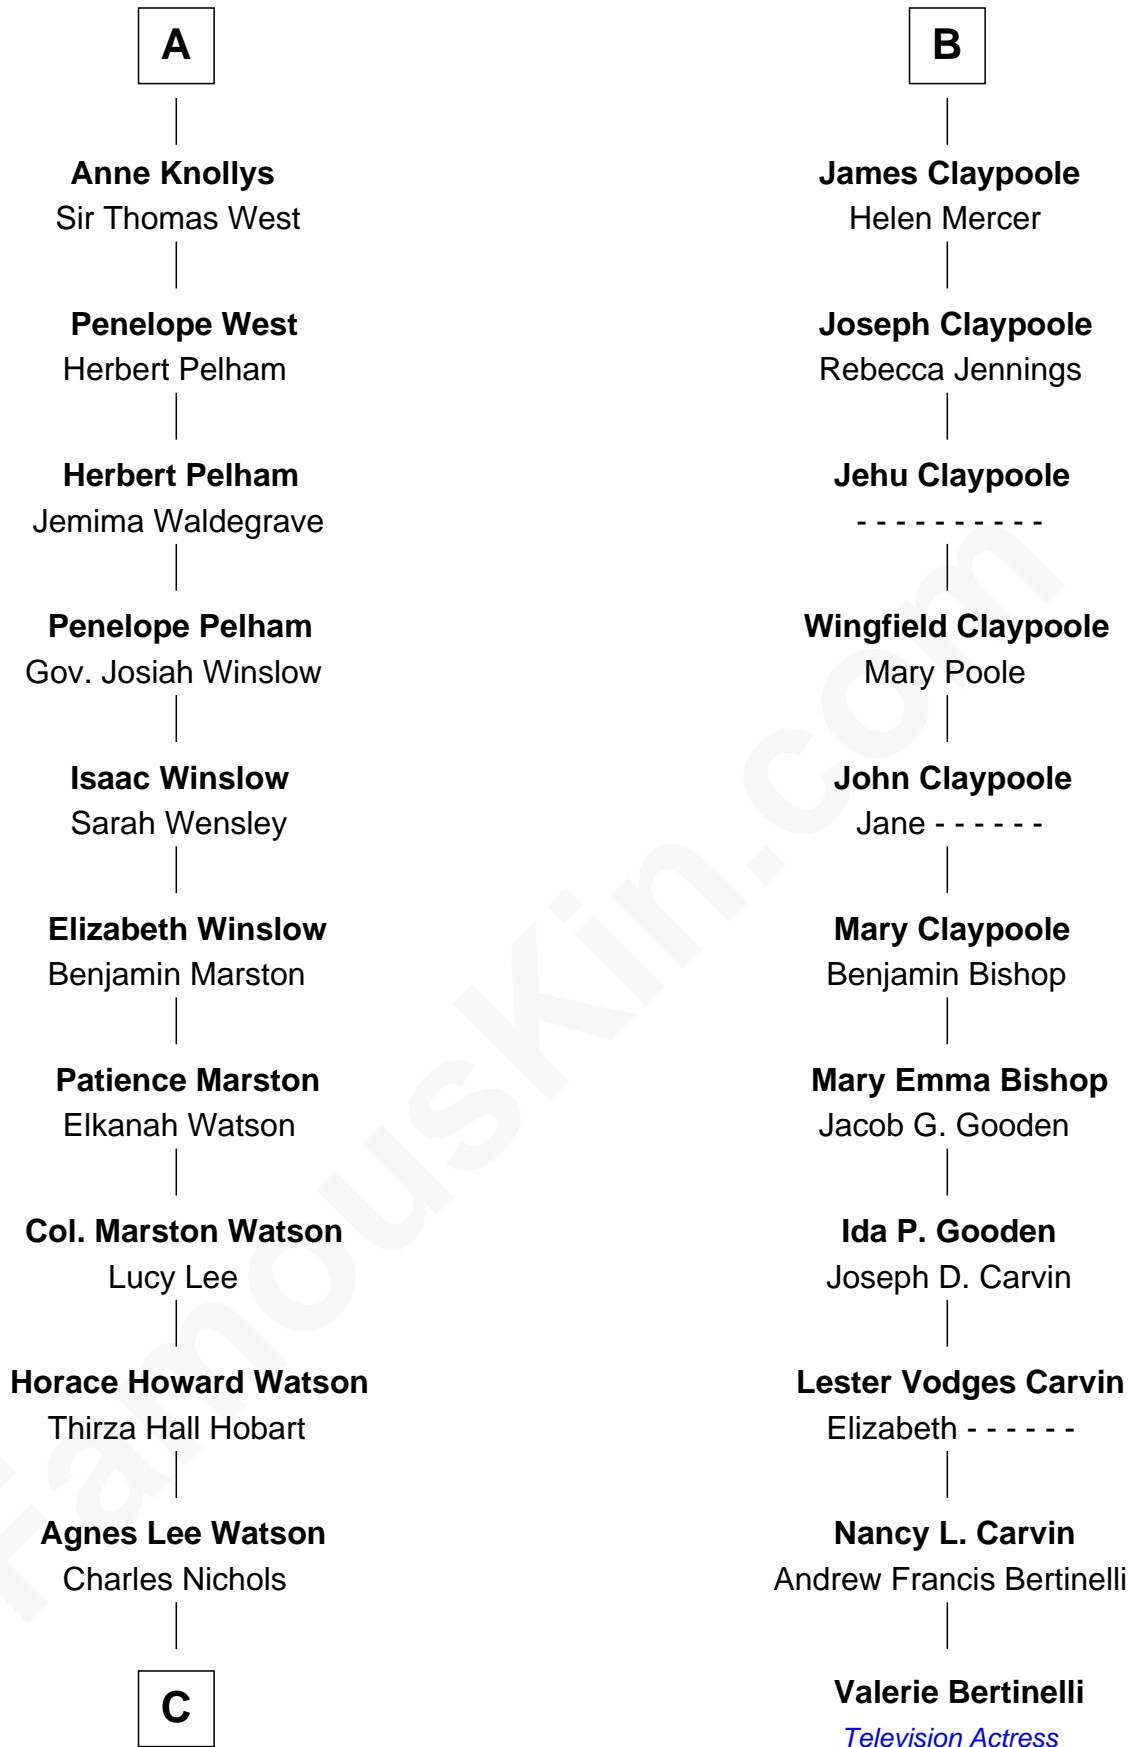

FamousKin.com

Relationship Chart of

John Cena

Movie Actor and WWE Pro Wrestler

17th cousin 4 times removed of

Valerie Bertinelli
Television Actress

Sir Richard Fitzalan
Elizabeth de Bohun

Joan Fitzalan
Sir William Beauchamp

Joan Beauchamp
James Butler

Sir Thomas Butler
Anne Hankeford

Margaret Butler
Sir William Boleyn

Thomas Boleyn
Elizabeth Howard

Mary Boleyn
Sir William Carey

Catherine Carey
Sir Francis Knollys

A

Elizabeth Fitzalan
Sir Robert Goushill

Elizabeth Goushill
Sir Robert Wingfield

Sir Henry Wingfield
Elizabeth Rookes

Robert Wingfield
Margery Quarles

Robert Wingfield
Elizabeth Cecil

Dorothy Wingfield
Adam Claypoole

John Claypoole
Mary Angell

B

C