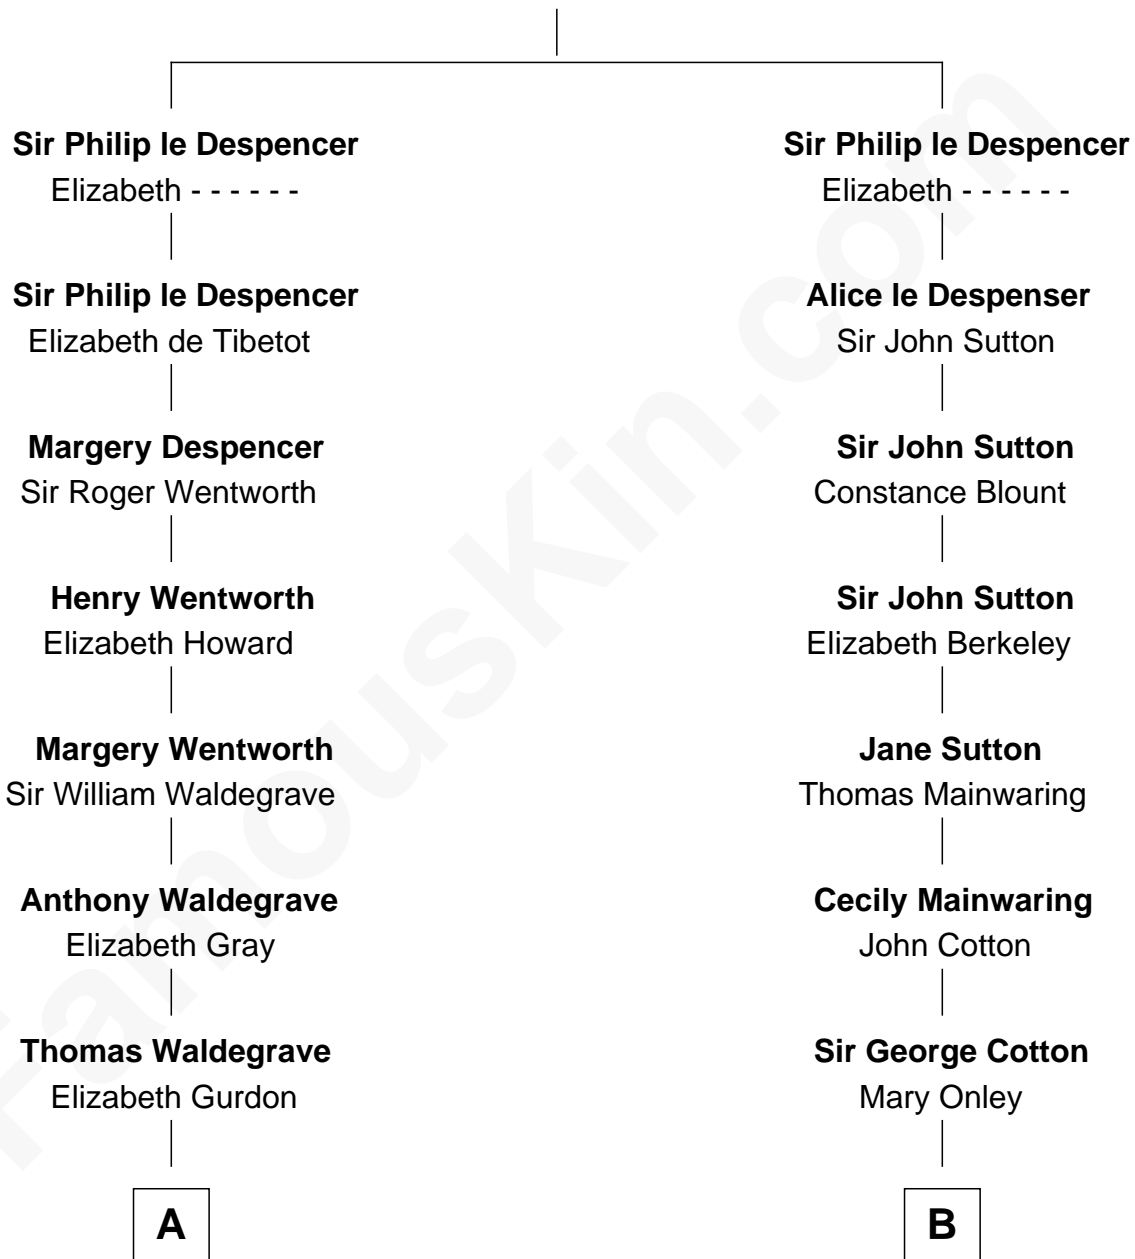

FamousKin.com

Relationship Chart of

John Cena

Movie Actor and WWE Pro Wrestler

20th cousin 1 time removed of

Richard Gere
Movie Actor

Sir Philip le Despencer
Joan de Cobham

C