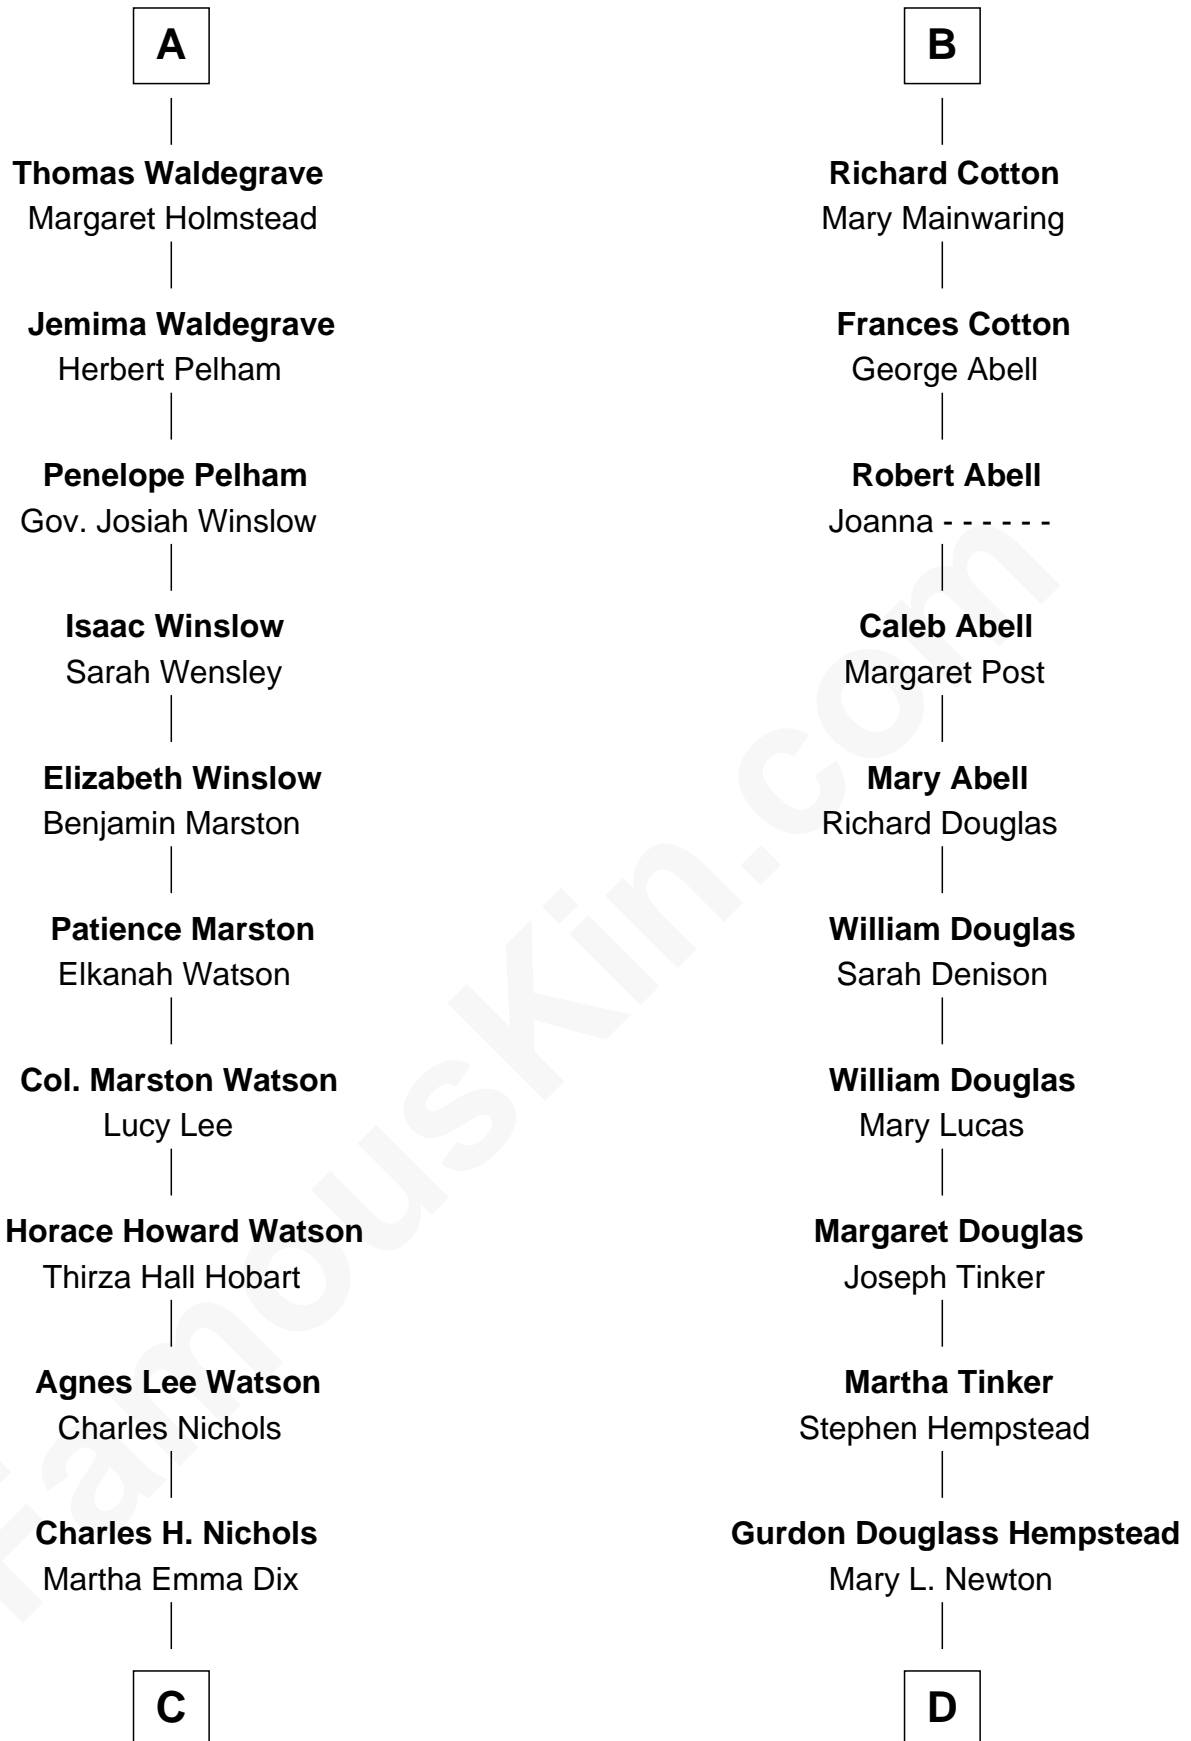

FamousKin.com

Relationship Chart of

John Cena

Movie Actor and WWE Pro Wrestler

20th cousin 1 time removed of

Richard Gere
Movie Actor

Sir Philip le Despencer
Joan de Cobham

C