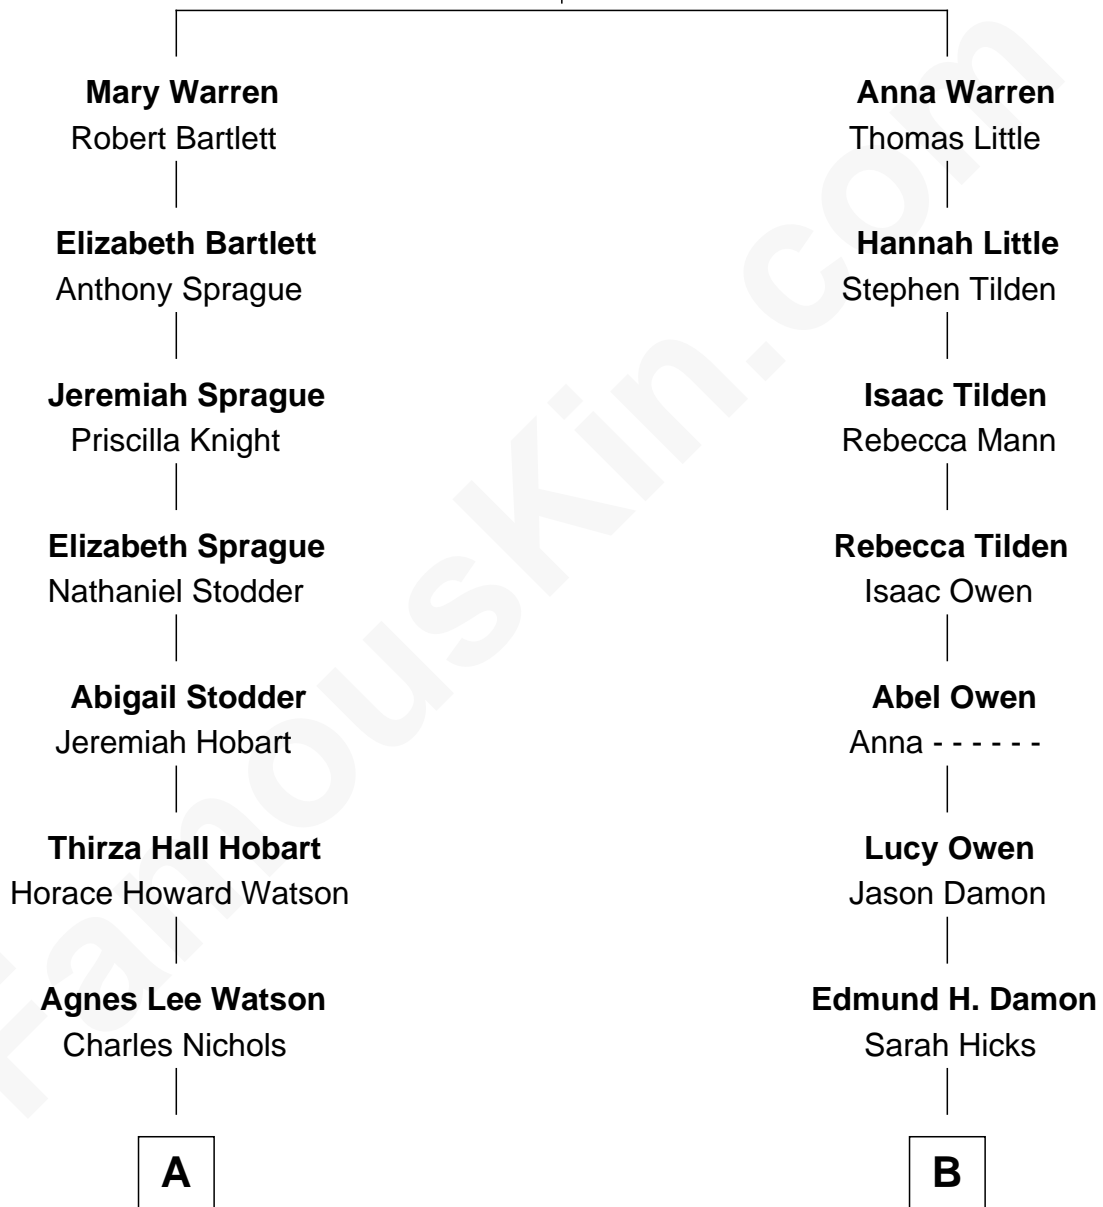

FamousKin.com Relationship Chart of

John Cena

Movie Actor and WWE Pro Wrestler

11th cousin of

Matt Damon

Movie Actor

Richard Warren
Elizabeth Walker

A

Charles H. Nichols

Martha Emma Dix

Charles Nichols

Julia Ellen Skelton

Natalie Nichols

Ulysses John Lupien

Carol Frances Lupien

John Joseph Cena