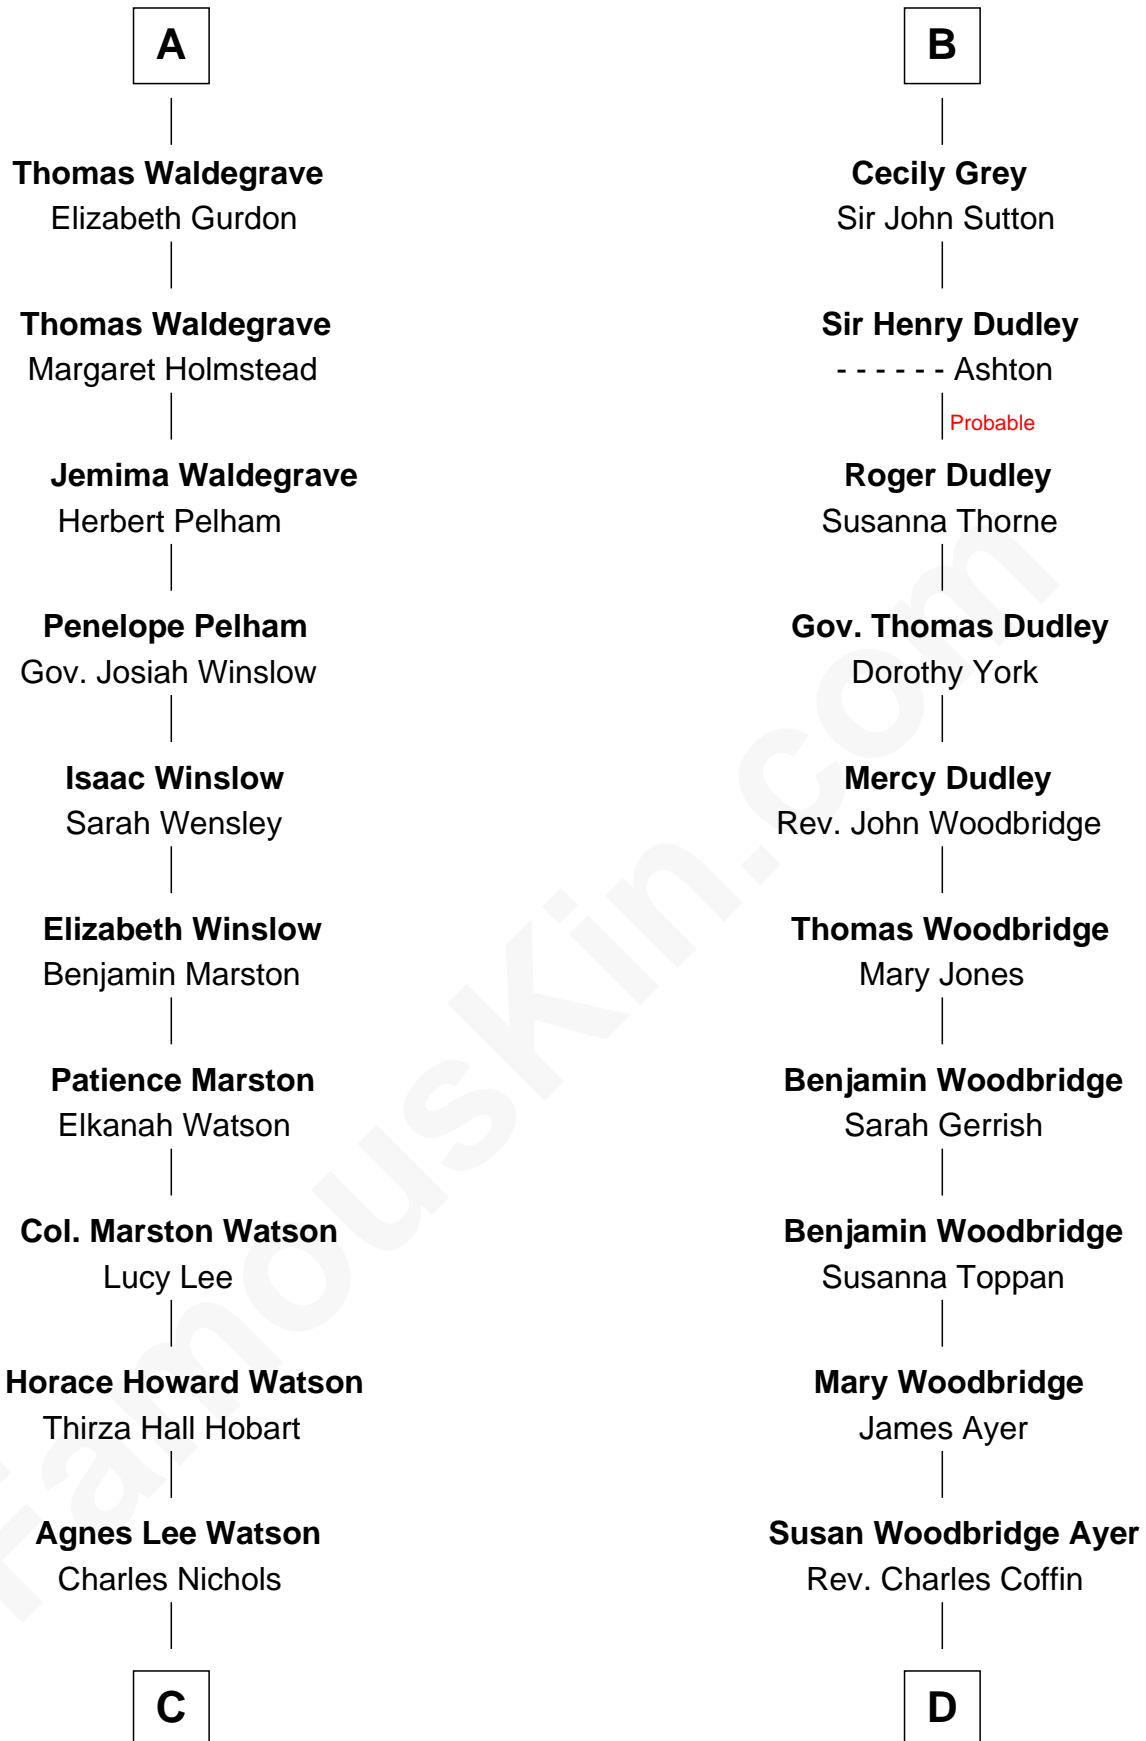

FamousKin.com

Relationship Chart of

John Cena

Movie Actor and WWE Pro Wrestler

20th cousin 1 time removed of

Tennessee Williams

Author of *A Streetcar Named Desire*

Bartholomew de Badlesmere

Sir Roger Wentworth

Henry Wentworth

Elizabeth Howard

Margery Wentworth

Sir William Waldegrave

Anthony Waldegrave

Elizabeth Gray

A

Margery de Badlesmere

Sir William de Ros

Thomas de Ros

Beatrice de Stafford

Margaret de Ros

Sir Reynold Grey

Margaret Grey

Sir William Bonville

William Bonville

Elizabeth Harington

William Bonville

Katherine Neville

Cecily Bonville

Thomas Grey

B

C