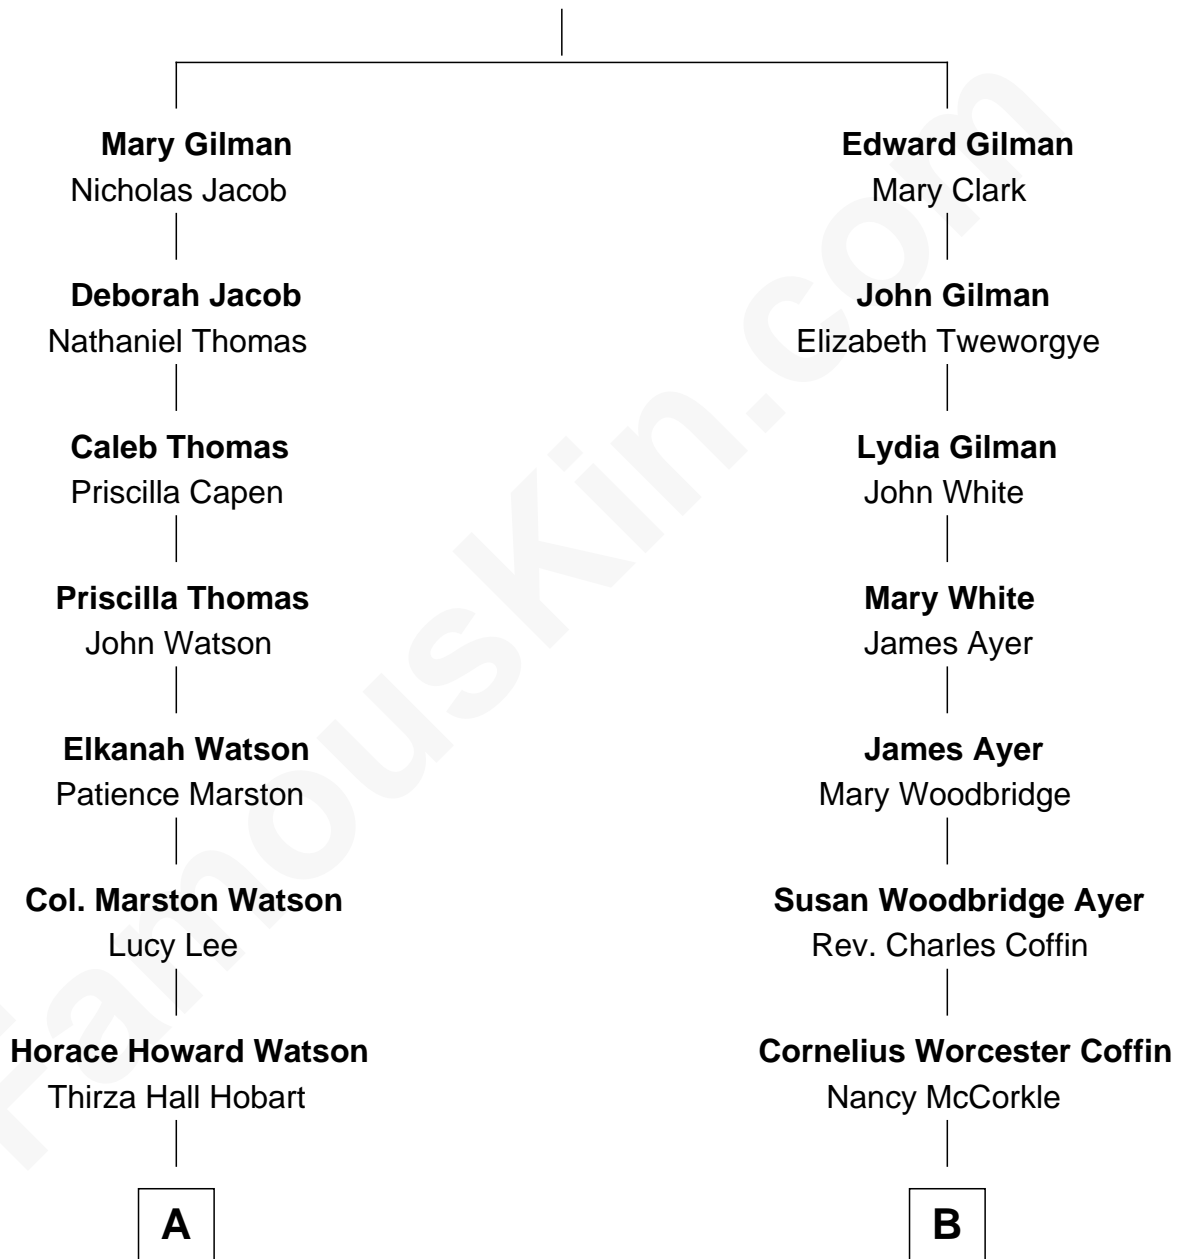

## Relationship Chart of

### John Cena

Movie Actor and WWE Pro Wrestler

9th cousin 3 times removed of

### Tennessee Williams

Author of *A Streetcar Named Desire*

**Edward Gilman**

-----

**A**

**Agnes Lee Watson**

Charles Nichols

**Charles H. Nichols**