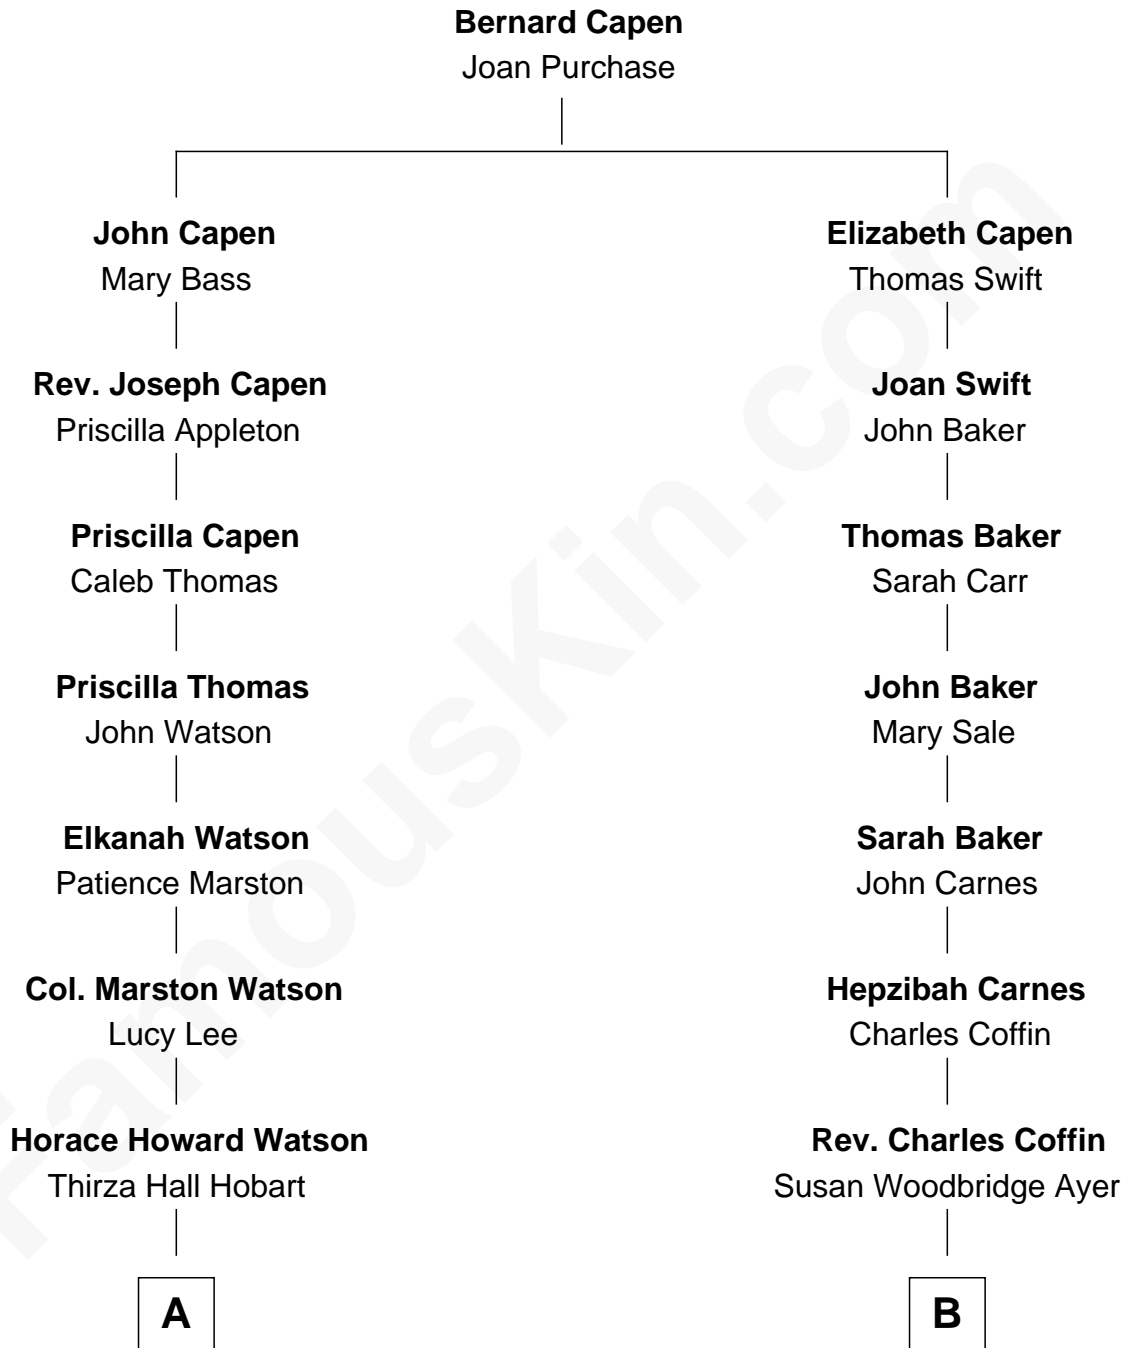

FamousKin.com

Relationship Chart of

John Cena

Movie Actor and WWE Pro Wrestler

10th cousin 2 times removed of

Tennessee Williams

Author of A Streetcar Named Desire

A

Agnes Lee Watson

Charles Nichols

Charles H. Nichols

Martha Emma Dix

Charles Nichols

Julia Ellen Skelton

Natalie Nichols

Ulysses John Lupien