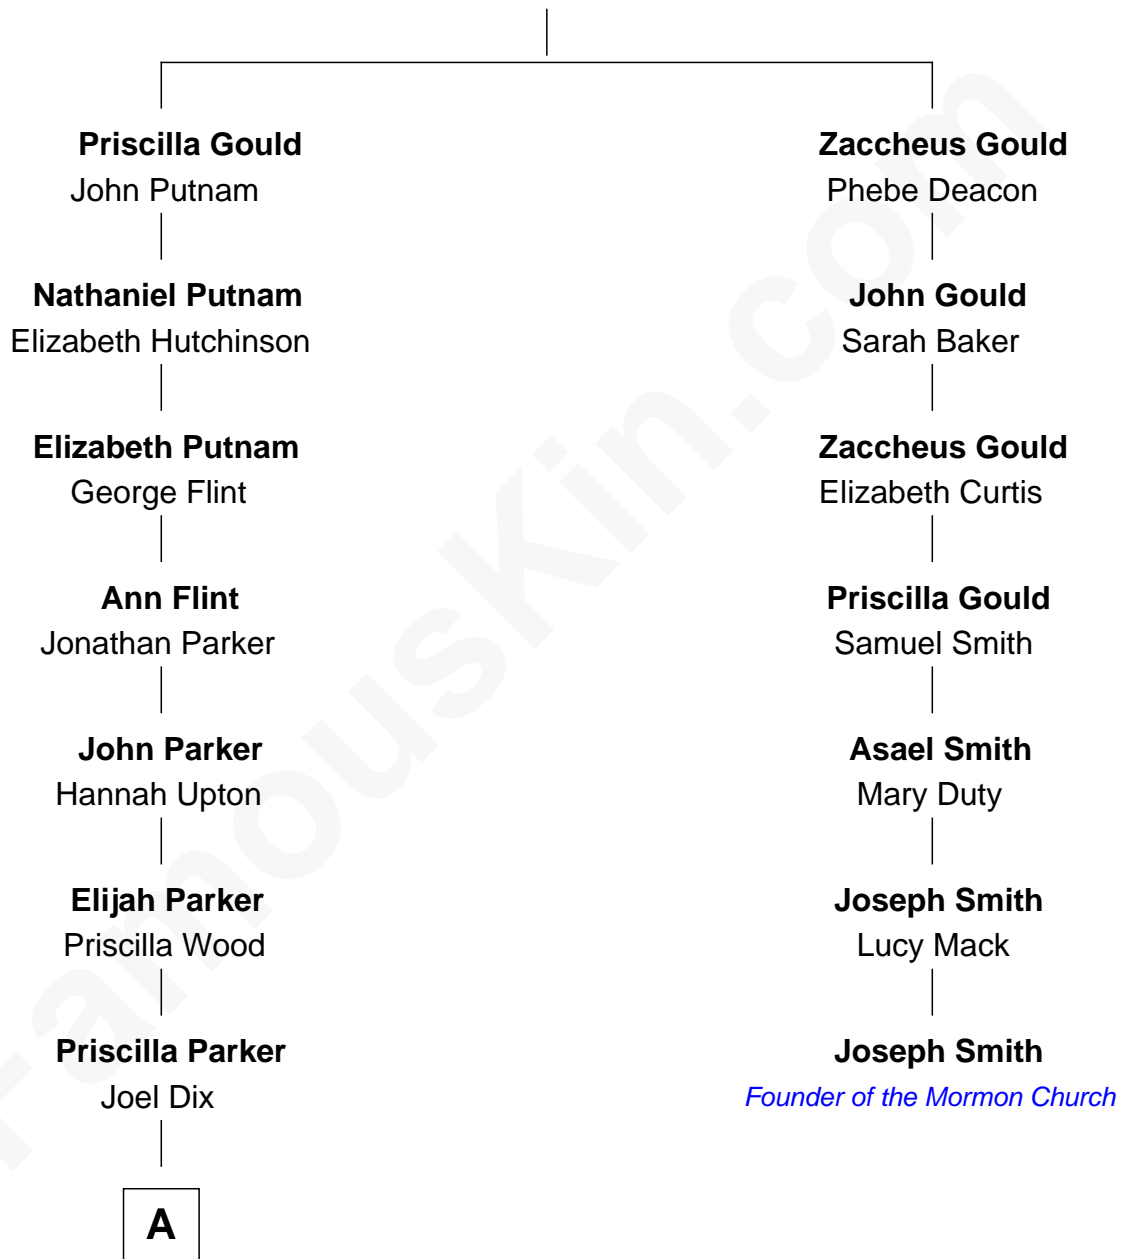

FamousKin.com

Relationship Chart of

John Cena

Movie Actor and WWE Pro Wrestler

6th cousin 6 times removed of

Joseph Smith

Founder of the Mormon Church

Richard Gould

A

—
Joel Dix

Martha Blood

—
Martha Emma Dix

Charles H. Nichols

—
Charles Nichols

Julia Ellen Skelton

—
Natalie Nichols