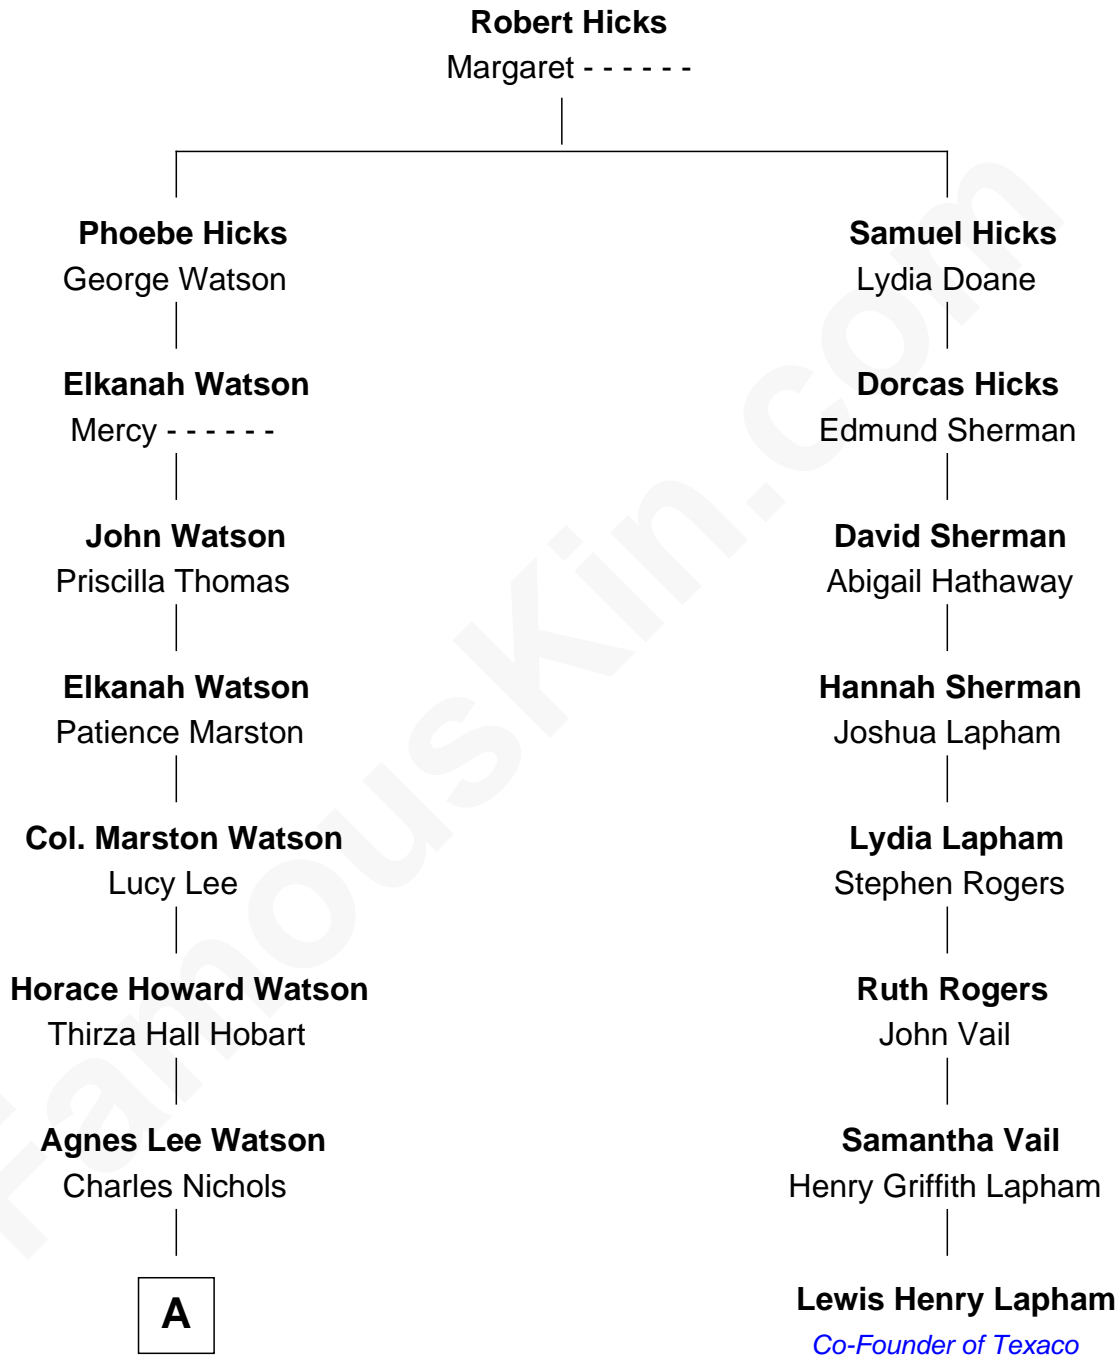

FamousKin.com

Relationship Chart of

John Cena

Movie Actor and WWE Pro Wrestler

7th cousin 4 times removed of

Lewis Henry Lapham

Co-Founder of Texaco

A

—
Charles H. Nichols

Martha Emma Dix

—
Charles Nichols

Julia Ellen Skelton

—
Natalie Nichols

Ulysses John Lupien

—
Carol Frances Lupien

John Joseph Cena