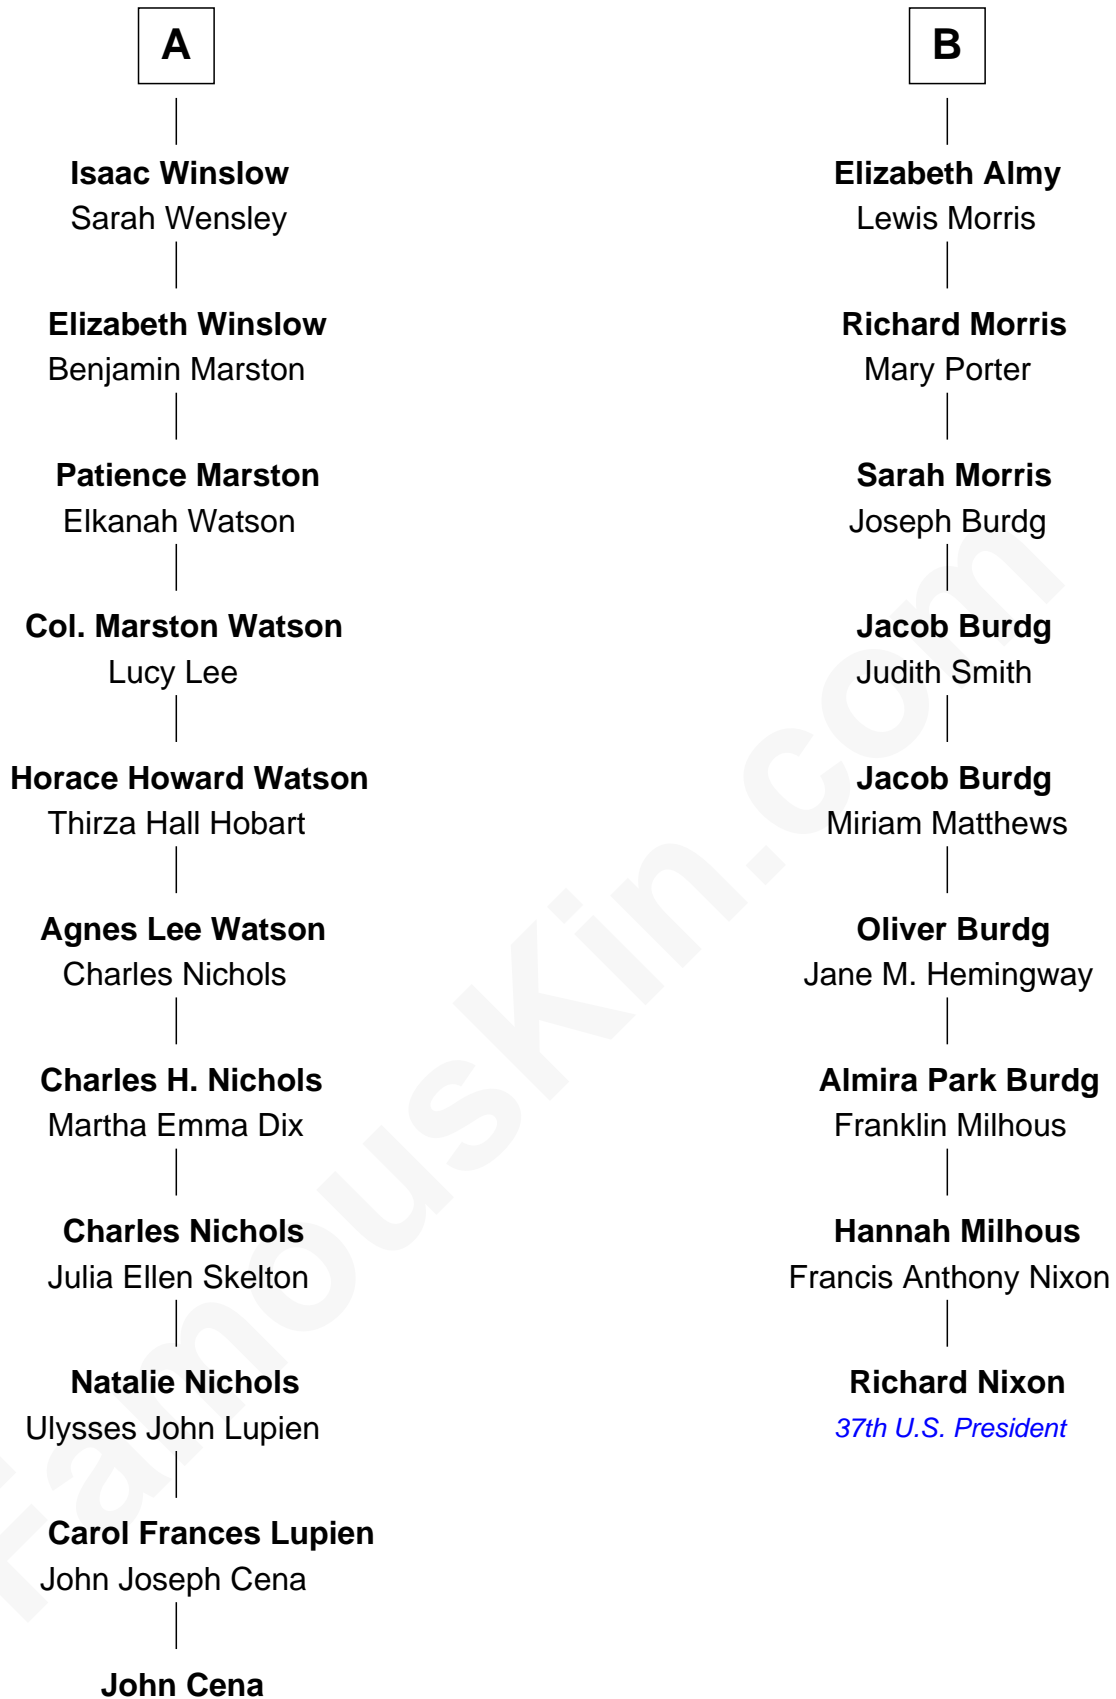

## Relationship Chart of

### John Cena

Movie Actor and WWE Pro Wrestler

15th cousin 2 times removed of

**Richard Nixon**

37th U.S. President

John Cena photo by [Edward Joseph Hersom II](#)