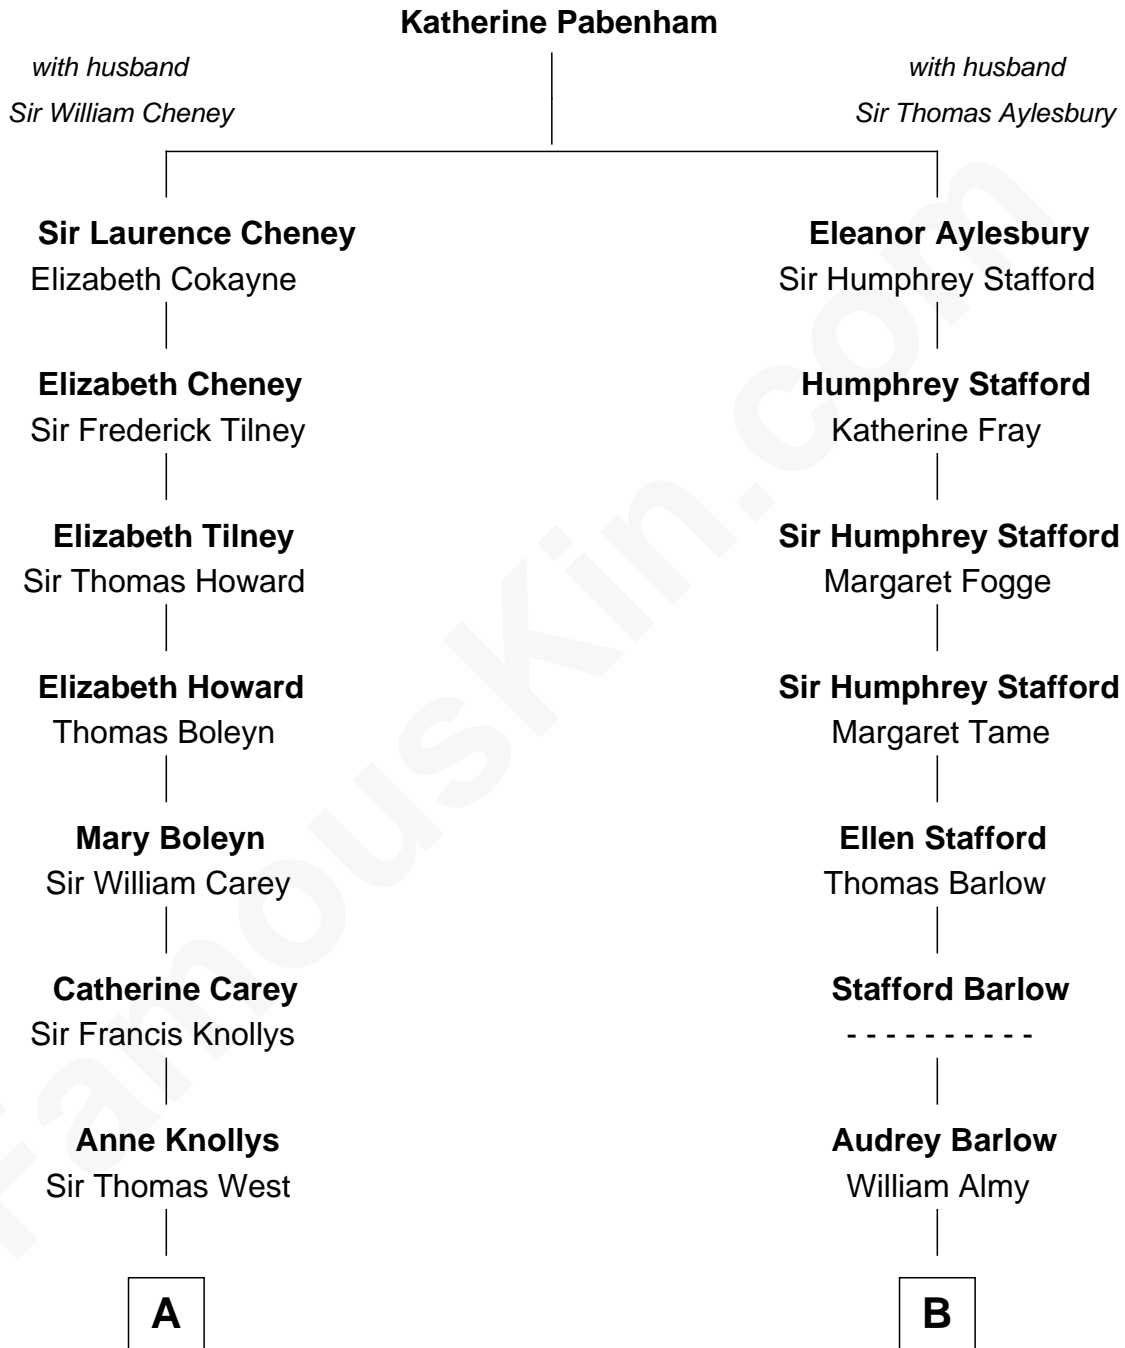

FamousKin.com

Relationship Chart of

John Cena

Movie Actor and WWE Pro Wrestler

16th cousin 4 times removed of

Richard Nixon

37th U.S. President

C

—
Charles Nichols
Julia Ellen Skelton

—
Natalie Nichols
Ulysses John Lupien

—
Carol Frances Lupien
John Joseph Cena

—
John Cena
Actor and Pro Wrestler

FamousKin.com