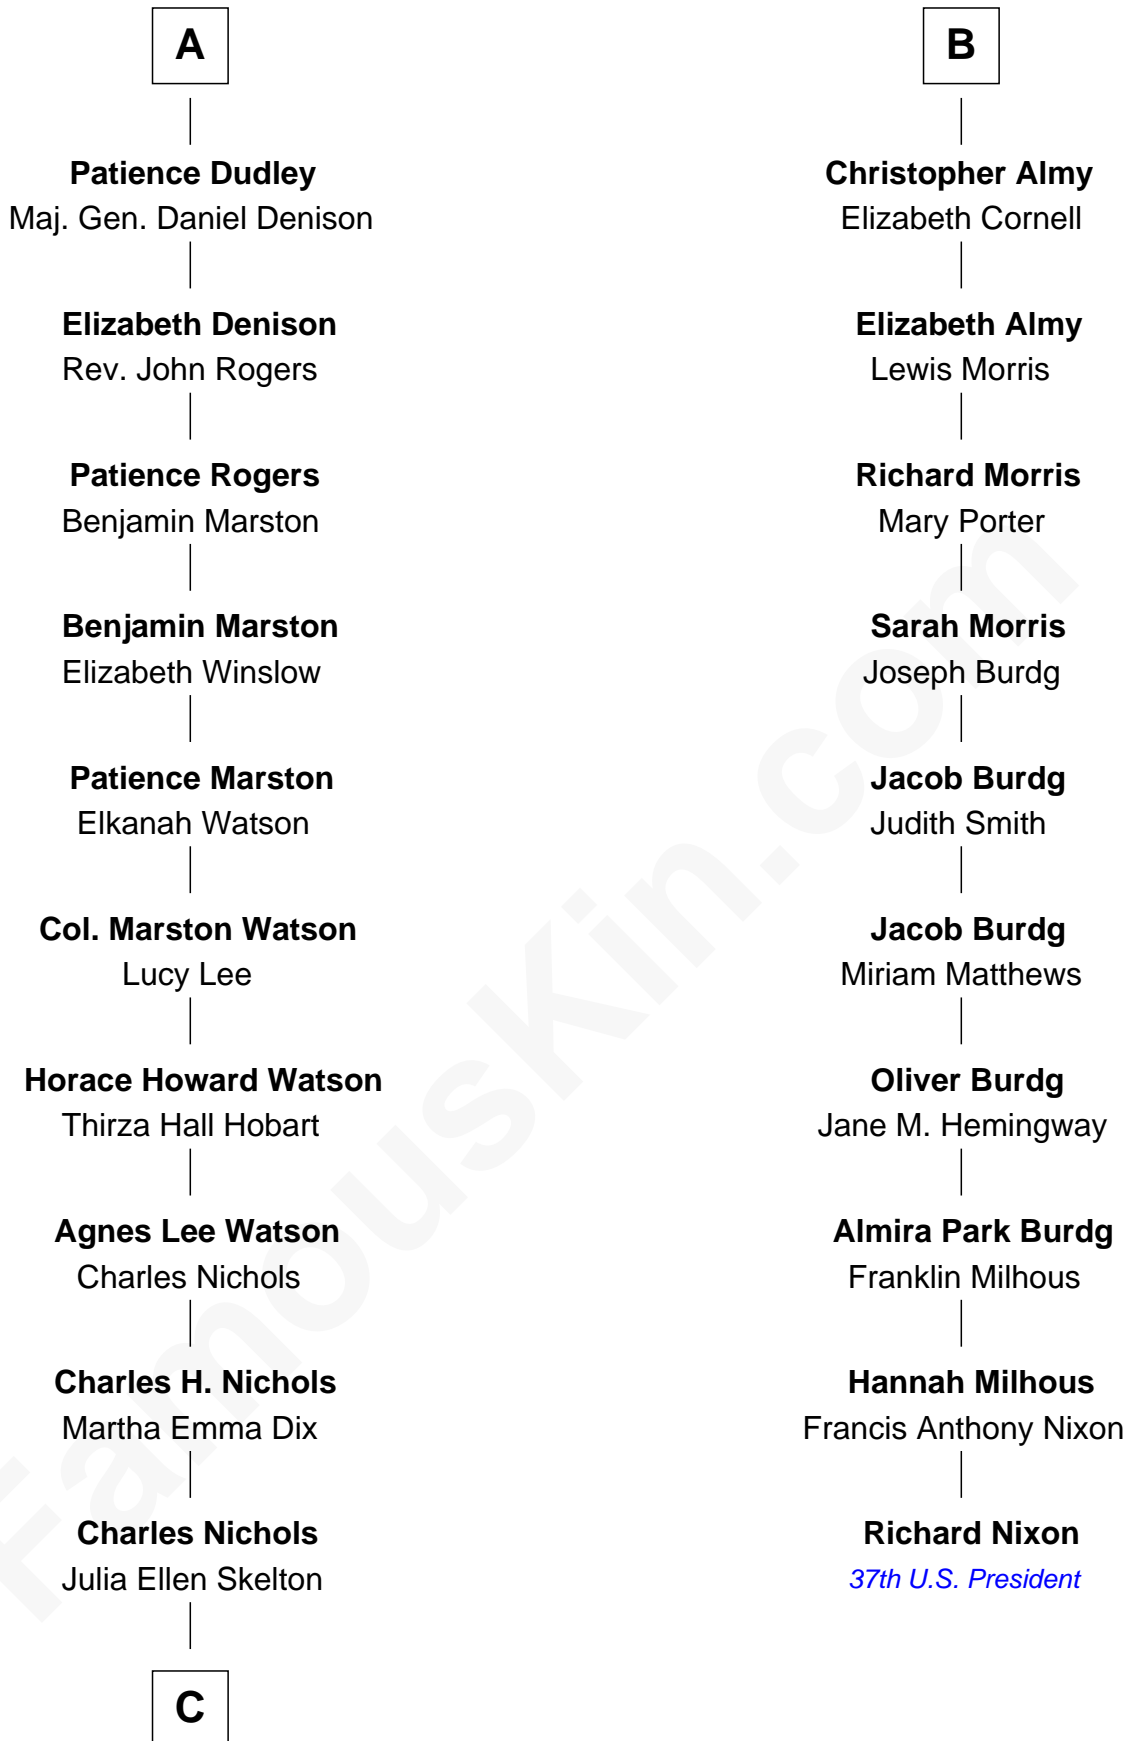

FamousKin.com

Relationship Chart of

John Cena

Movie Actor and WWE Pro Wrestler

16th cousin 3 times removed of

Richard Nixon

37th U.S. President

C