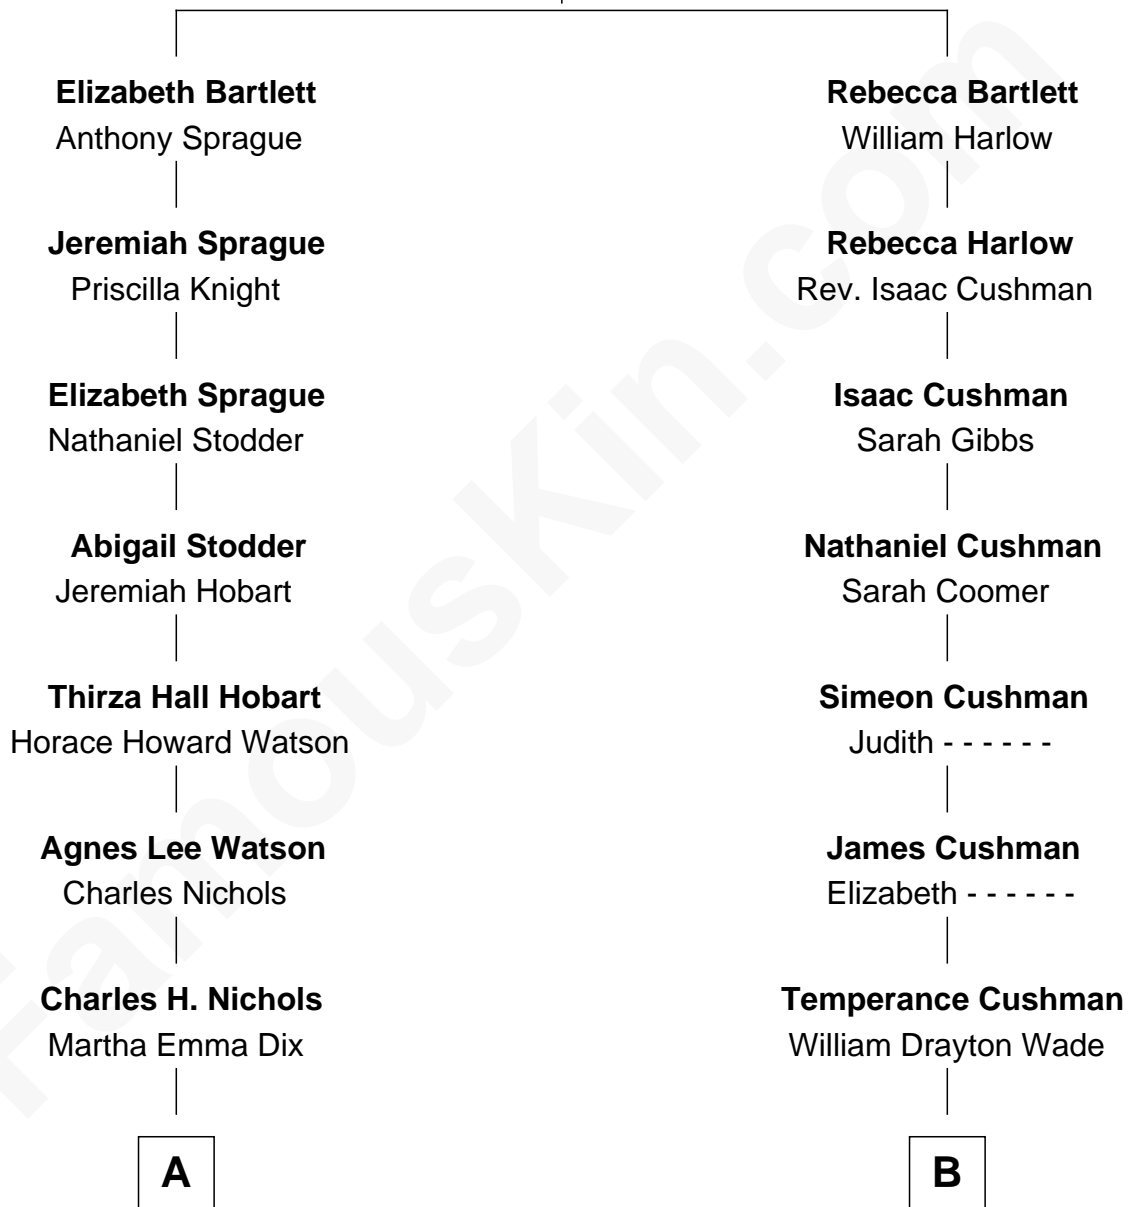

## Relationship Chart of

**John Cena**

*Movie Actor and WWE Pro Wrestler*

10th cousin of

**Joanne Woodward**

*Movie Actress*

**Robert Bartlett**

Mary Warren

**A**

**Charles Nichols**  
Julia Ellen Skelton

**Natalie Nichols**  
Ulysses John Lupien

**Carol Frances Lupien**  
John Joseph Cena

**John Cena**  
*Actor and Pro Wrestler*

**B**

**Martha Elizabeth Wade**  
Solomon R. Woodward