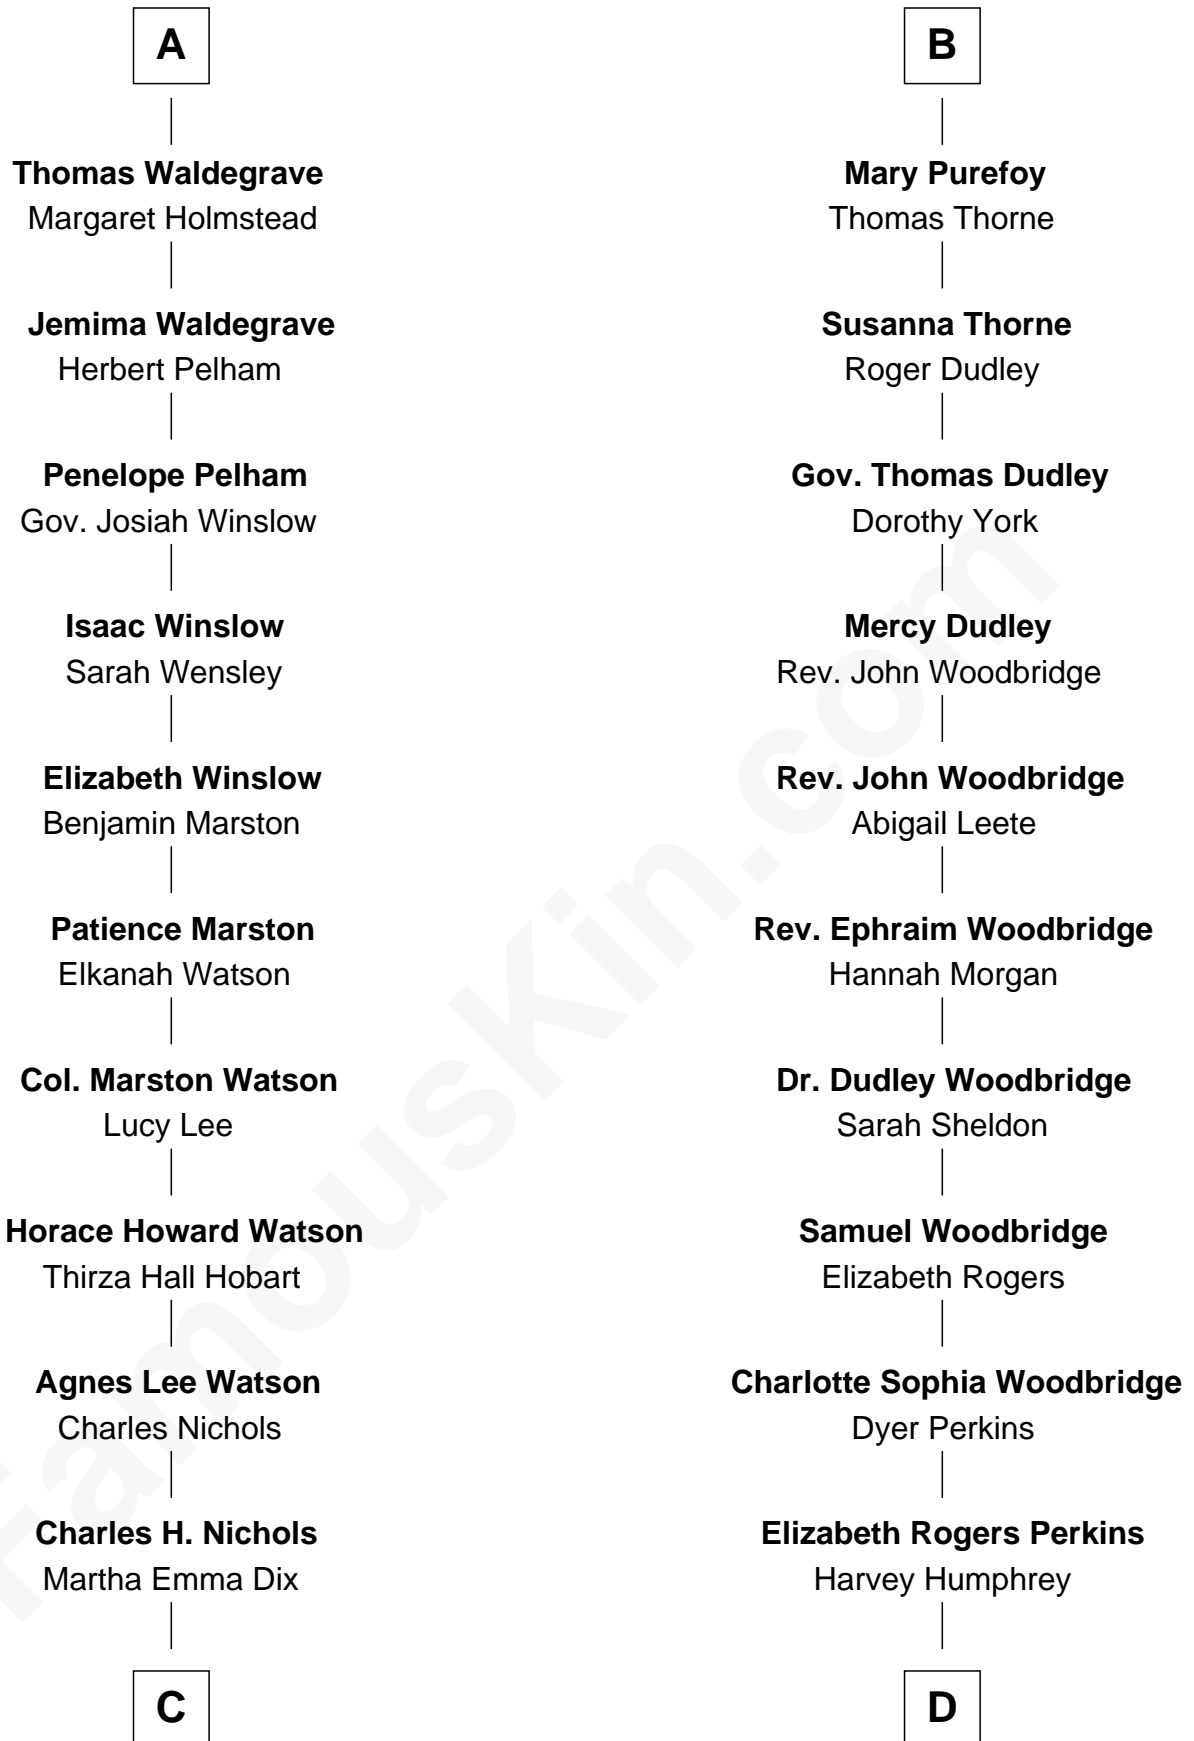

FamousKin.com

Relationship Chart of

John Cena

Movie Actor and WWE Pro Wrestler

19th cousin 1 time removed of

Humphrey Bogart

Movie Actor

Sir John Howard
Alice de Bois