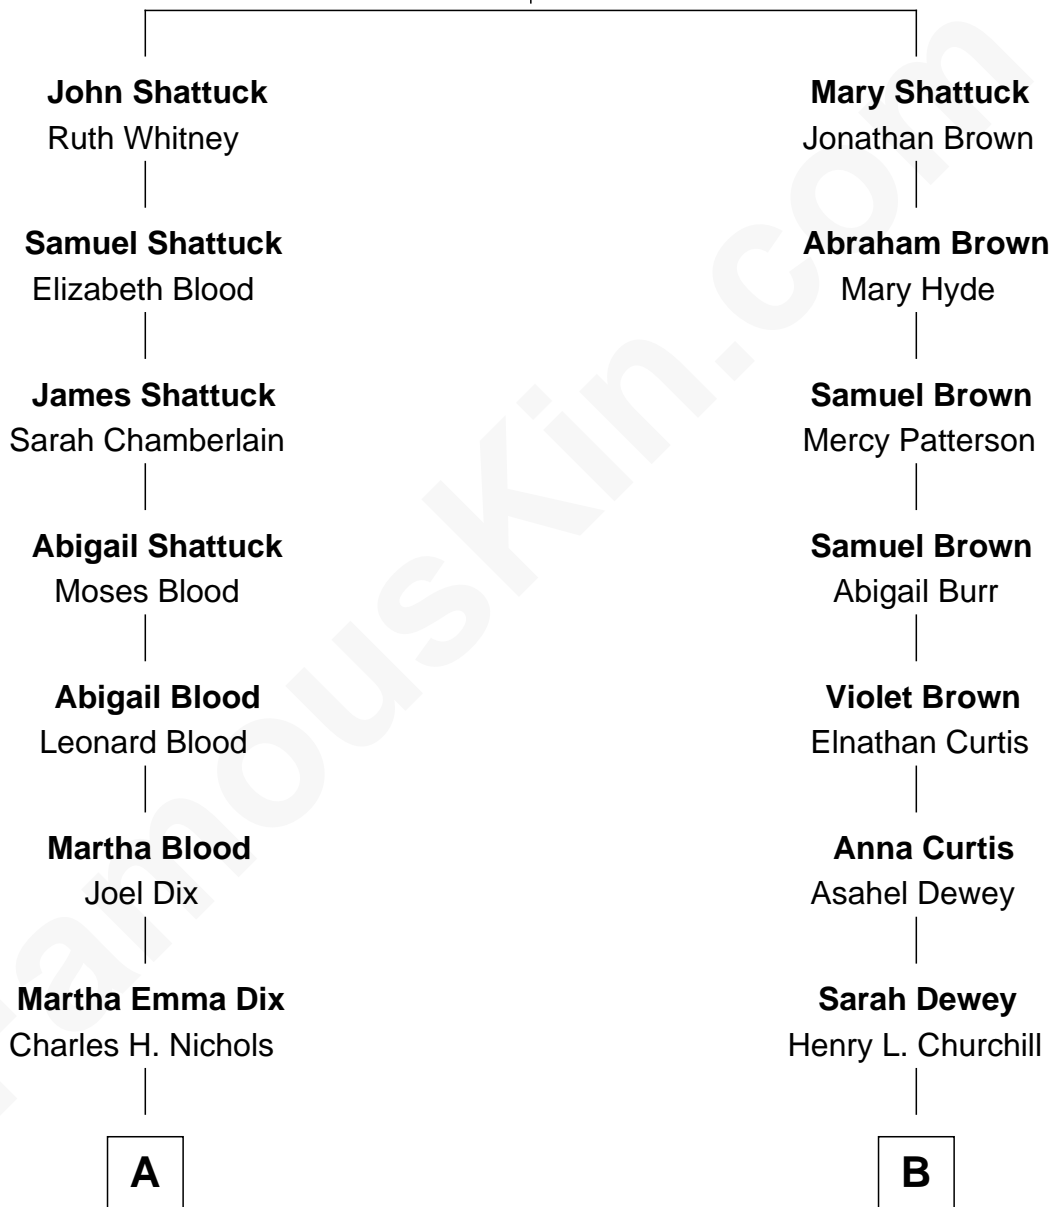

## Relationship Chart of

### John Cena

*Movie Actor and WWE Pro Wrestler*

9th cousin 1 time removed of

**Humphrey Bogart**  
*Movie Actor*

**William Shattuck**  
Susanna - - - - -

**A**

**Charles Nichols**  
Julia Ellen Skelton

**Natalie Nichols**  
Ulysses John Lupien

**Carol Frances Lupien**  
John Joseph Cena

**John Cena**  
*Actor and Pro Wrestler*

**B**

**Frances Dewey Churchill**  
John Perkins Humphrey

**Maud Humphrey**  
Dr. Belmont Deforest Bogart

**Humphrey Bogart**  
*Movie Actor*