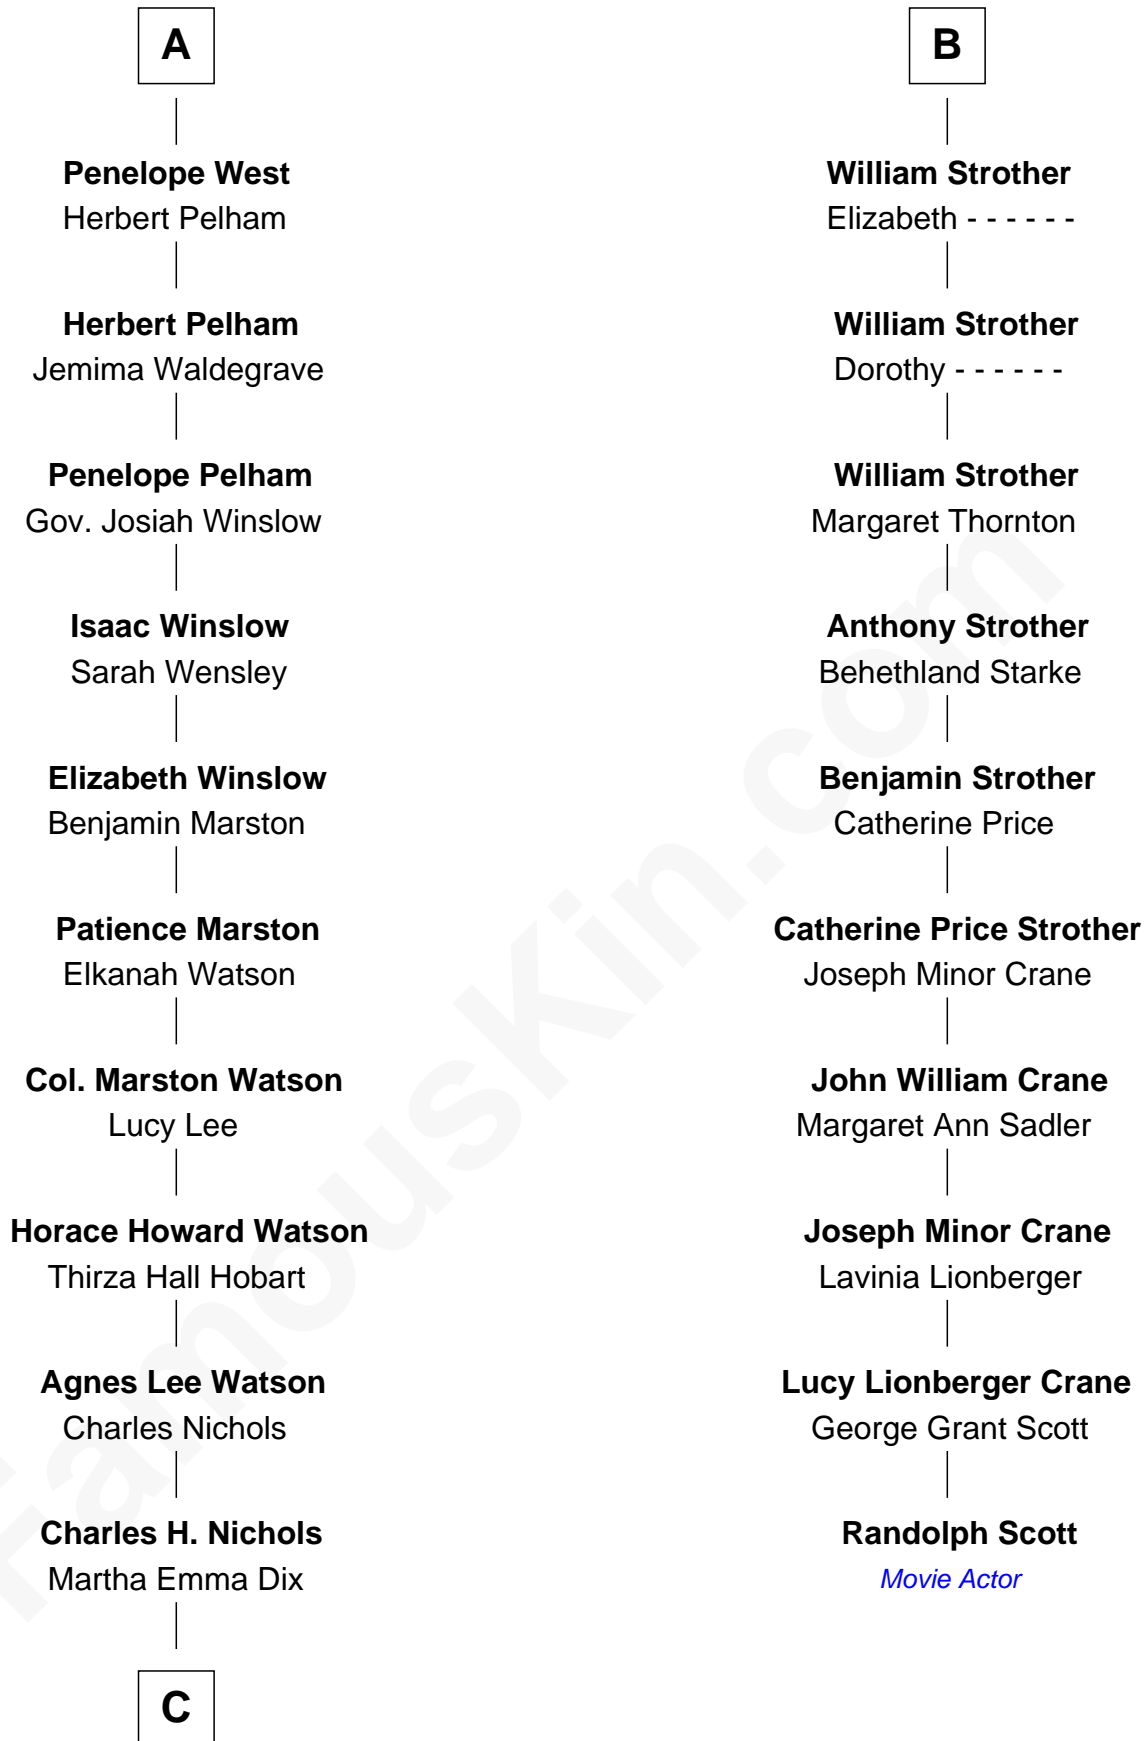

FamousKin.com

Relationship Chart of

John Cena

Movie Actor and WWE Pro Wrestler

16th cousin 4 times removed of

Randolph Scott
Movie Actor

Katherine Pabenham

with husband
Sir William Cheney

with husband
Sir Thomas Aylesbury

Sir Laurence Cheney
Elizabeth Cokayne

Eleanor Aylesbury
Sir Humphrey Stafford

Elizabeth Cheney
Sir Frederick Tilney

Humphrey Stafford
Katherine Fray

Elizabeth Tilney
Sir Thomas Howard

Anne Stafford
Sir Richard Neville

Elizabeth Howard
Thomas Boleyn

Dorothy Neville
Sir John Dawney

Mary Boleyn
Sir William Carey

Anne Dawney
Sir George Conyers

Catherine Carey
Sir Francis Knollys

Sir John Conyers
Agnes Bowes

Anne Knollys
Sir Thomas West

Eleanor Conyers
Lancelot Strother

A

B

C

—
Charles Nichols
Julia Ellen Skelton

—
Natalie Nichols
Ulysses John Lupien

—
Carol Frances Lupien
John Joseph Cena