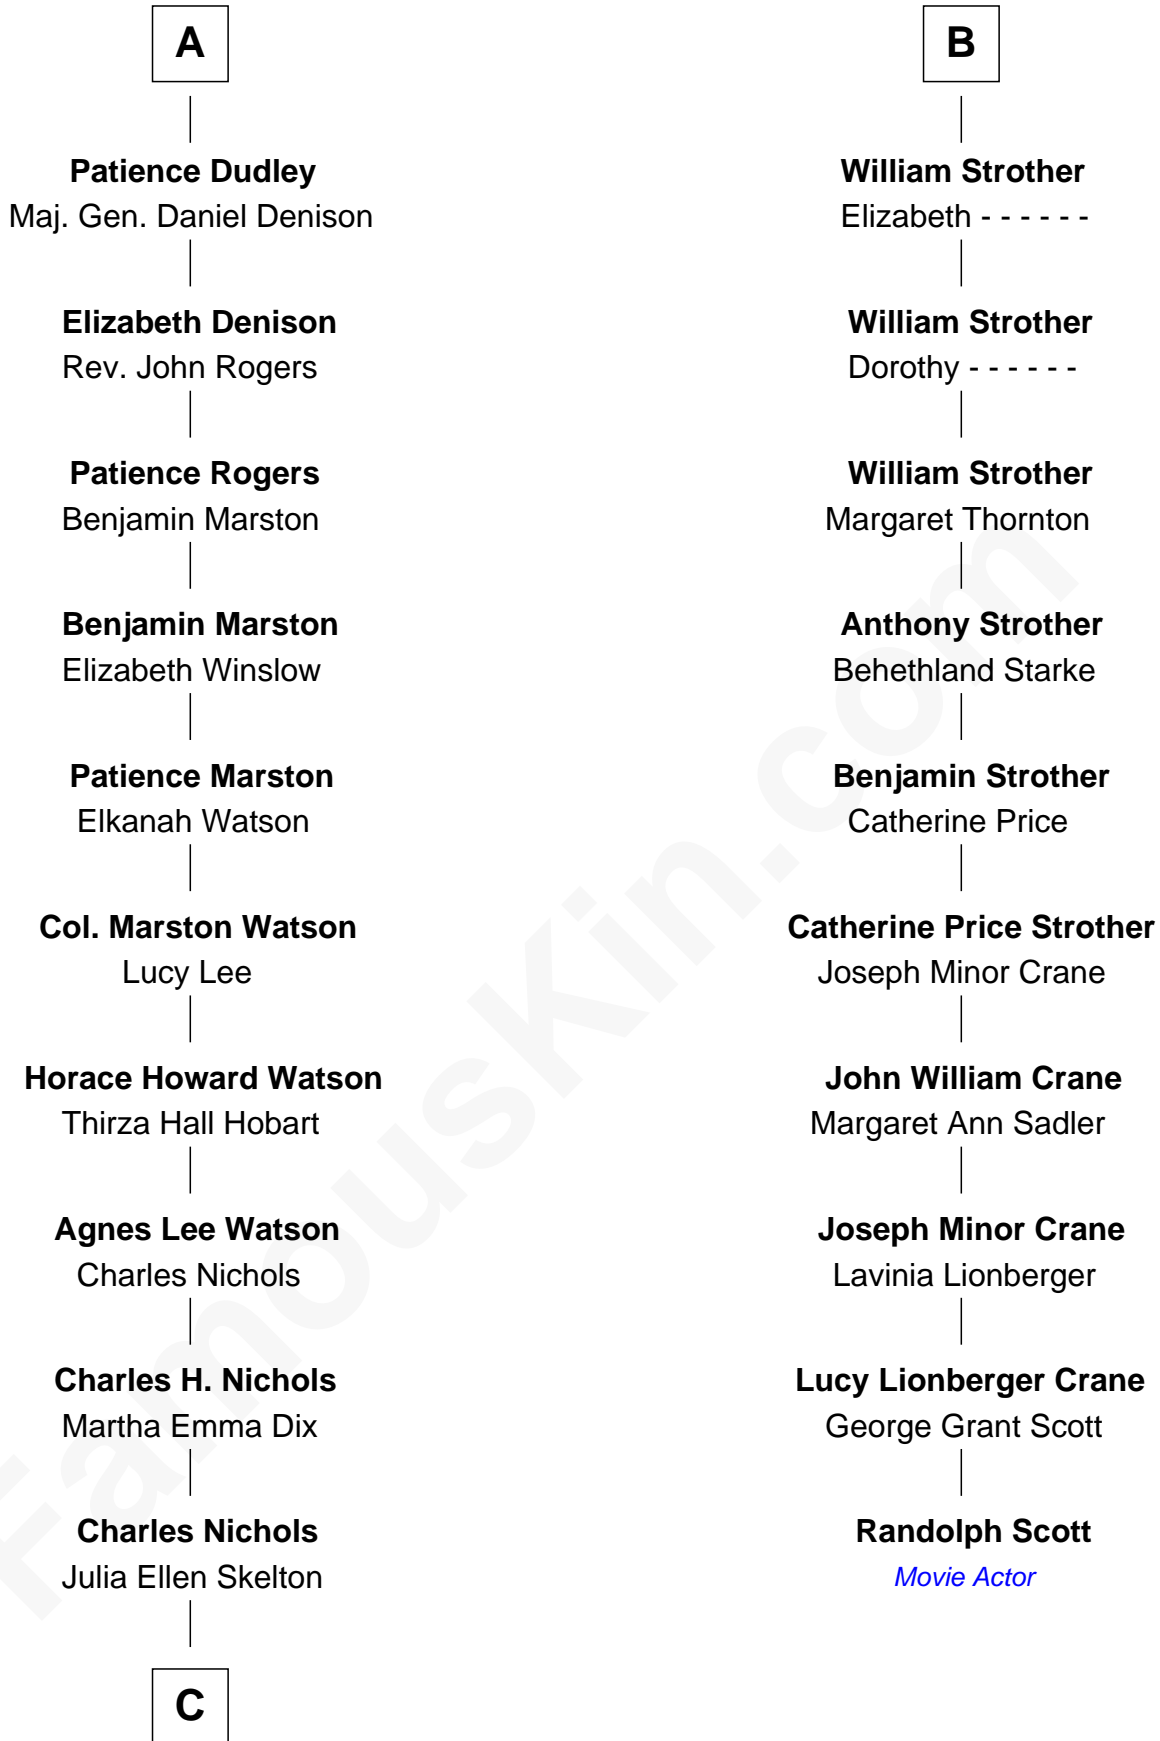

FamousKin.com

Relationship Chart of

John Cena

Movie Actor and WWE Pro Wrestler

16th cousin 3 times removed of

Randolph Scott
Movie Actor

C

Natalie Nichols
Ulysses John Lupien