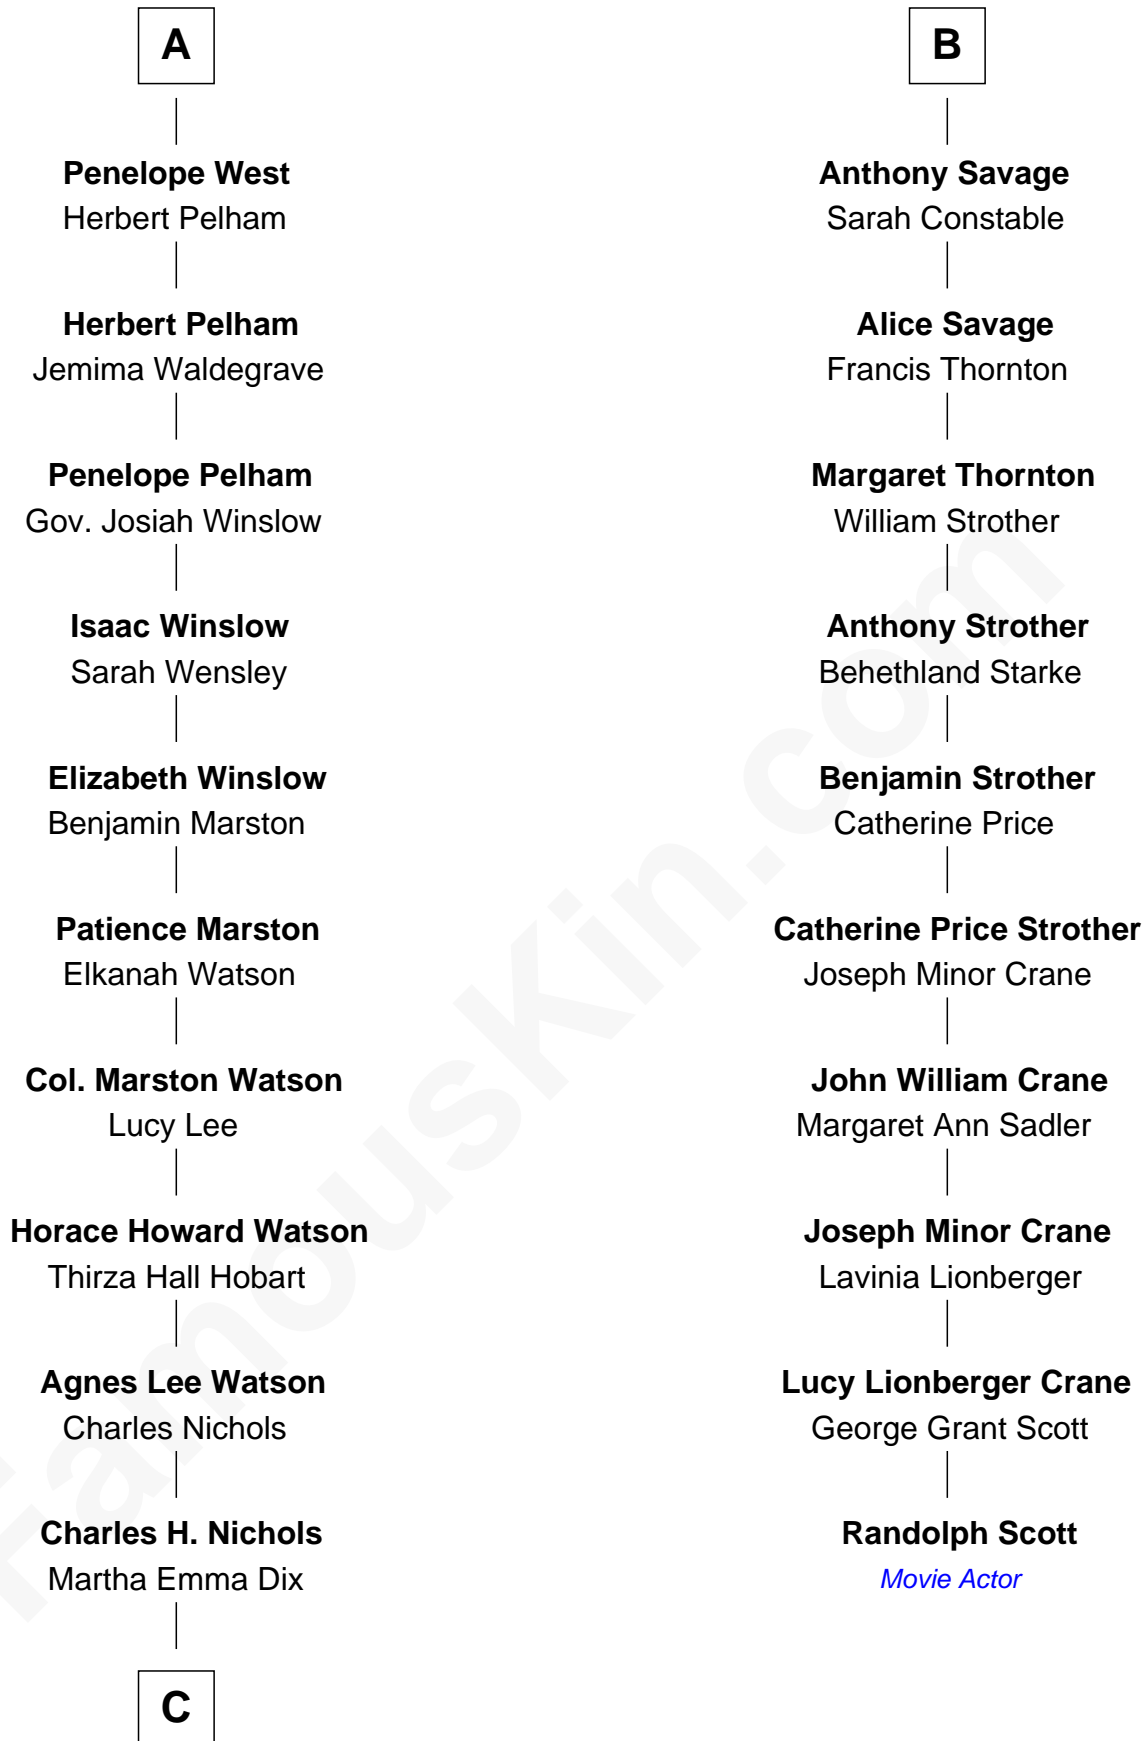

FamousKin.com

Relationship Chart of

John Cena

Movie Actor and WWE Pro Wrestler

16th cousin 4 times removed of

Randolph Scott
Movie Actor

C

—
Charles Nichols
Julia Ellen Skelton

—
Natalie Nichols
Ulysses John Lupien

—
Carol Frances Lupien
John Joseph Cena

—
John Cena
Actor and Pro Wrestler

FamousKin.com