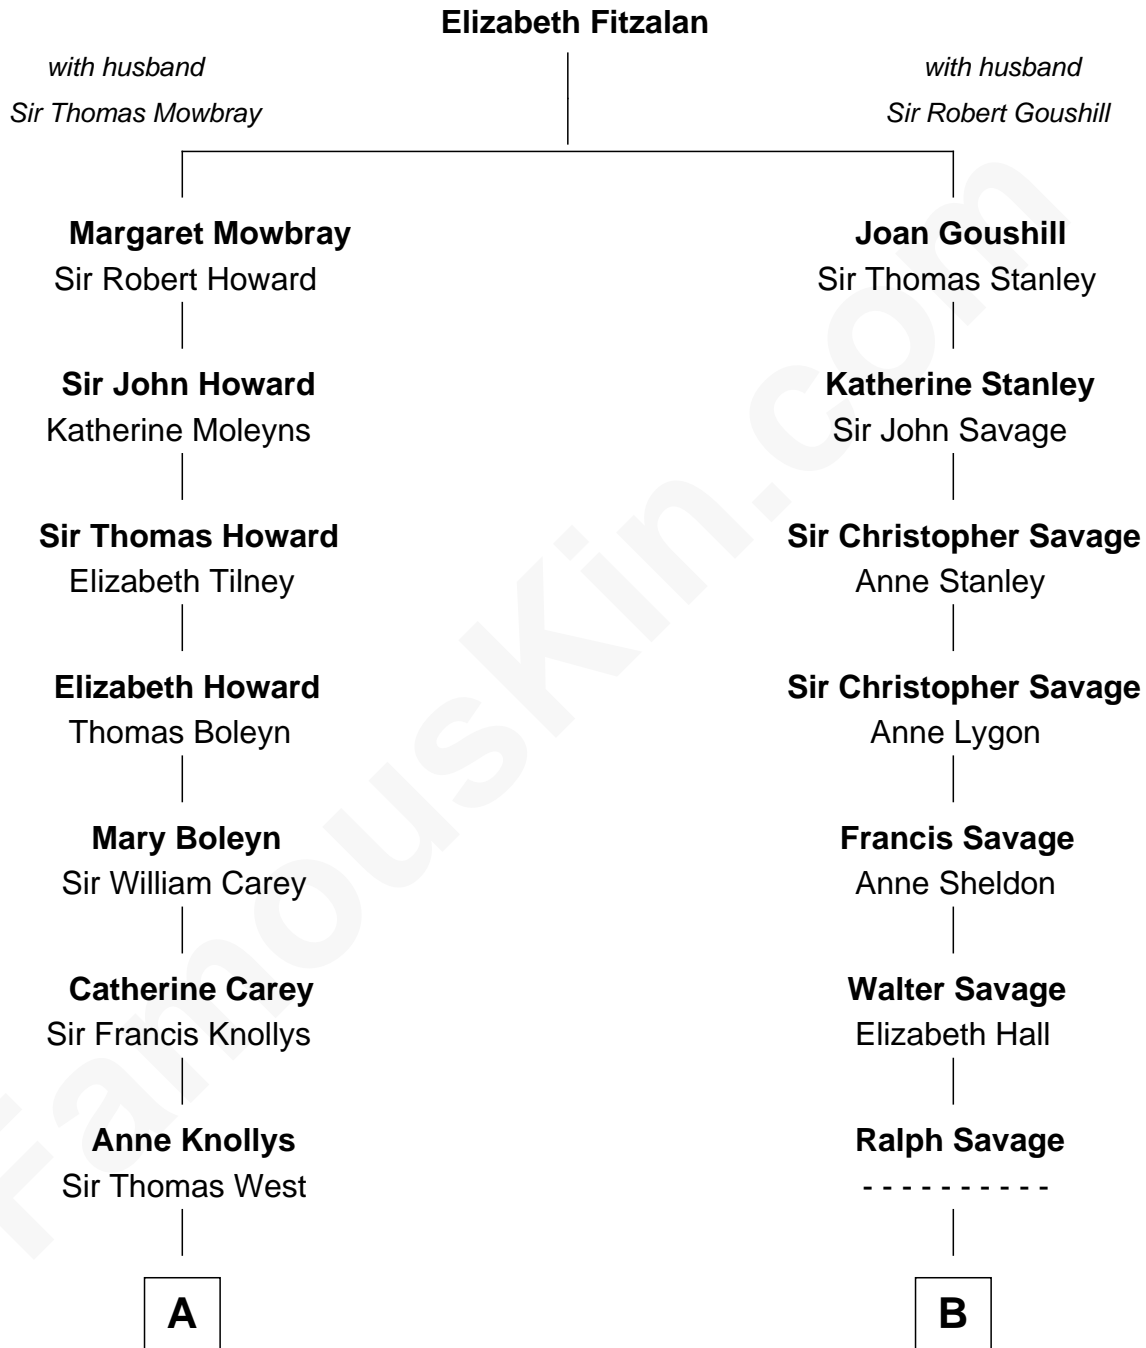

FamousKin.com

Relationship Chart of

John Cena

Movie Actor and WWE Pro Wrestler

16th cousin 4 times removed of

Randolph Scott
Movie Actor

C

—
Charles Nichols
Julia Ellen Skelton

—
Natalie Nichols
Ulysses John Lupien

—
Carol Frances Lupien
John Joseph Cena

—
John Cena
Actor and Pro Wrestler

FamousKin.com