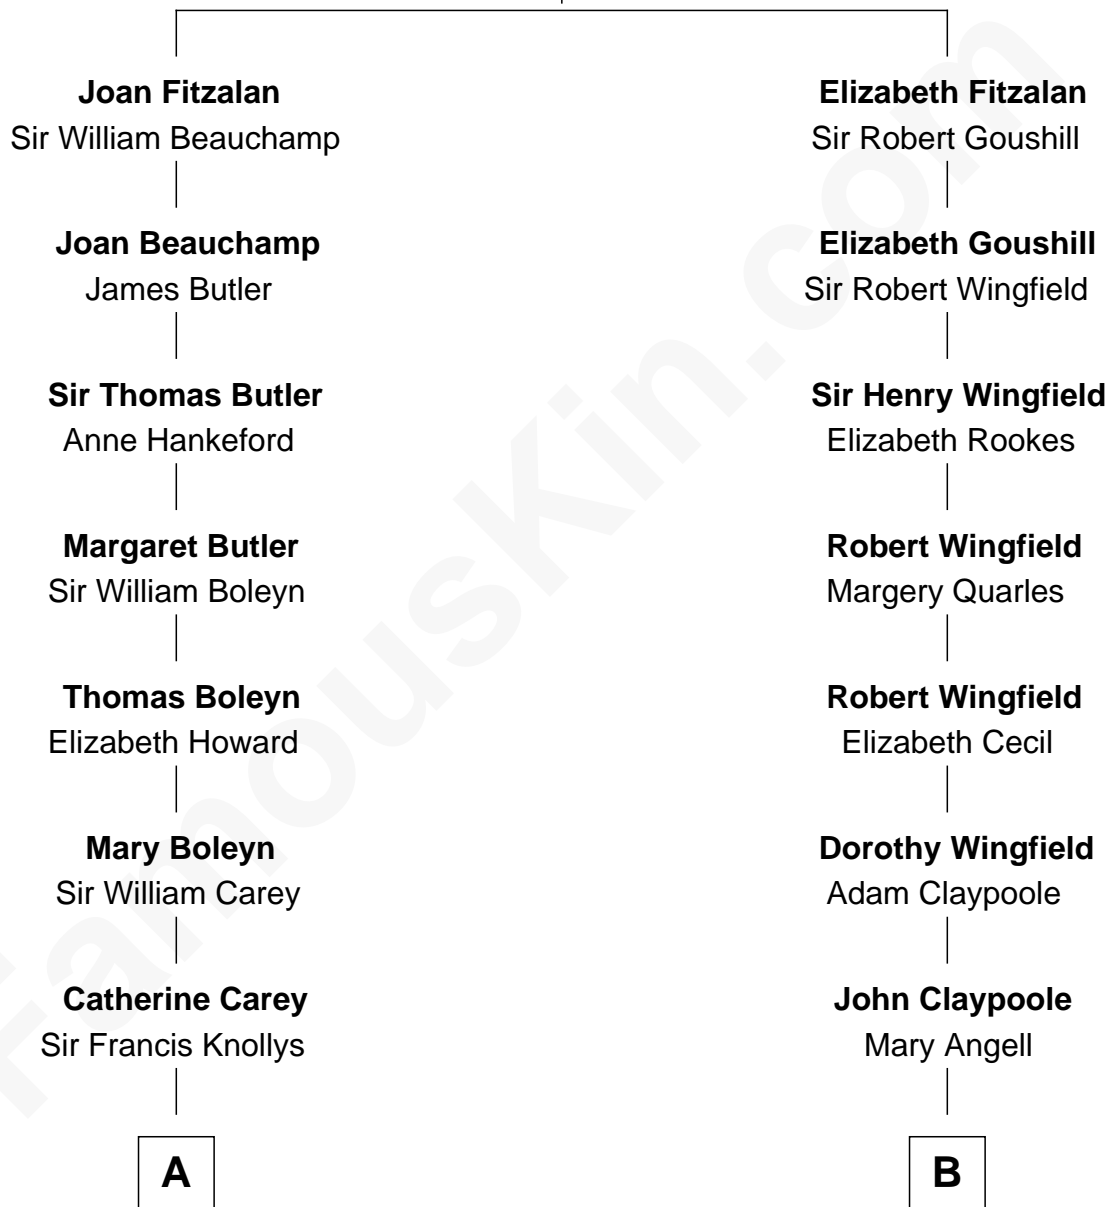

FamousKin.com

Relationship Chart of

John Cena

Movie Actor and WWE Pro Wrestler

16th cousin 5 times removed of

Anderson Cooper
Television Journalist

Sir Richard Fitzalan
Elizabeth de Bohun

C

—
Charles H. Nichols

Martha Emma Dix

—
Charles Nichols

Julia Ellen Skelton

—
Natalie Nichols

Ulysses John Lupien

—
Carol Frances Lupien

John Joseph Cena