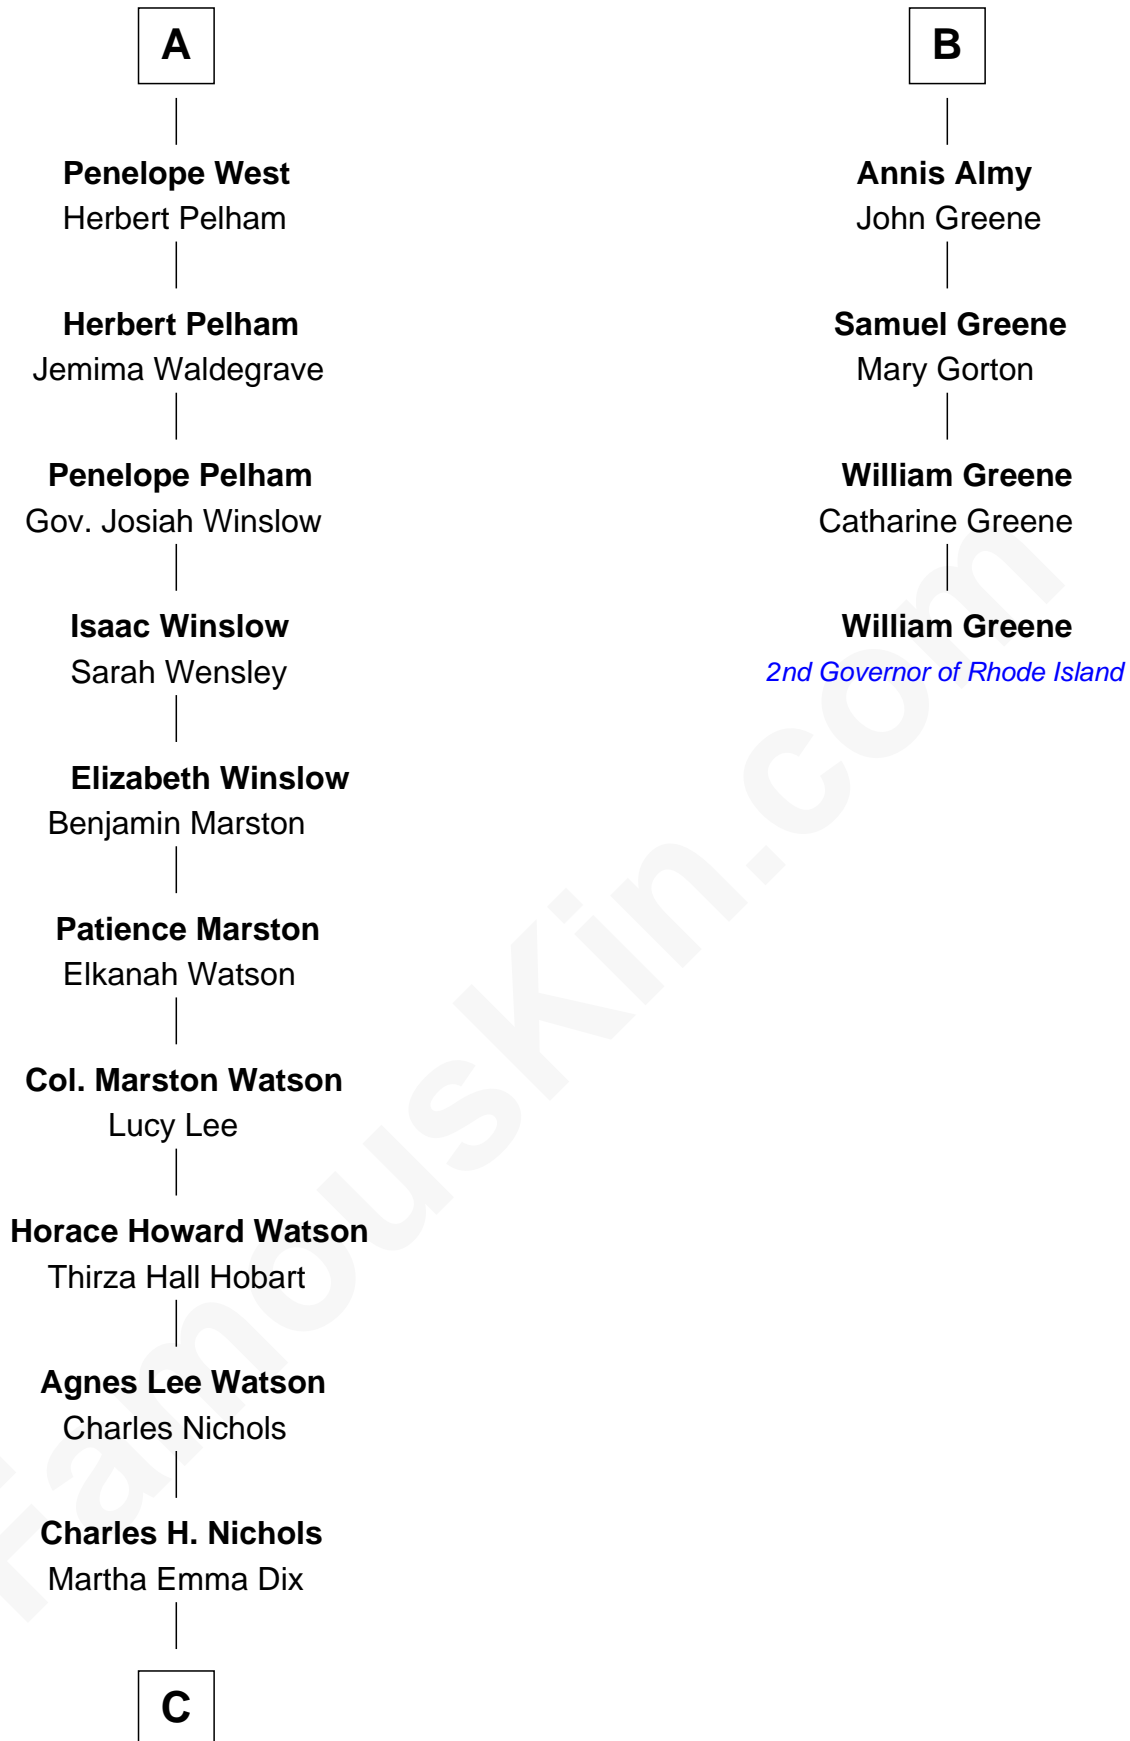

FamousKin.com

Relationship Chart of

John Cena

Movie Actor and WWE Pro Wrestler

10th cousin 10 times removed of

William Greene

2nd Governor of Rhode Island

C