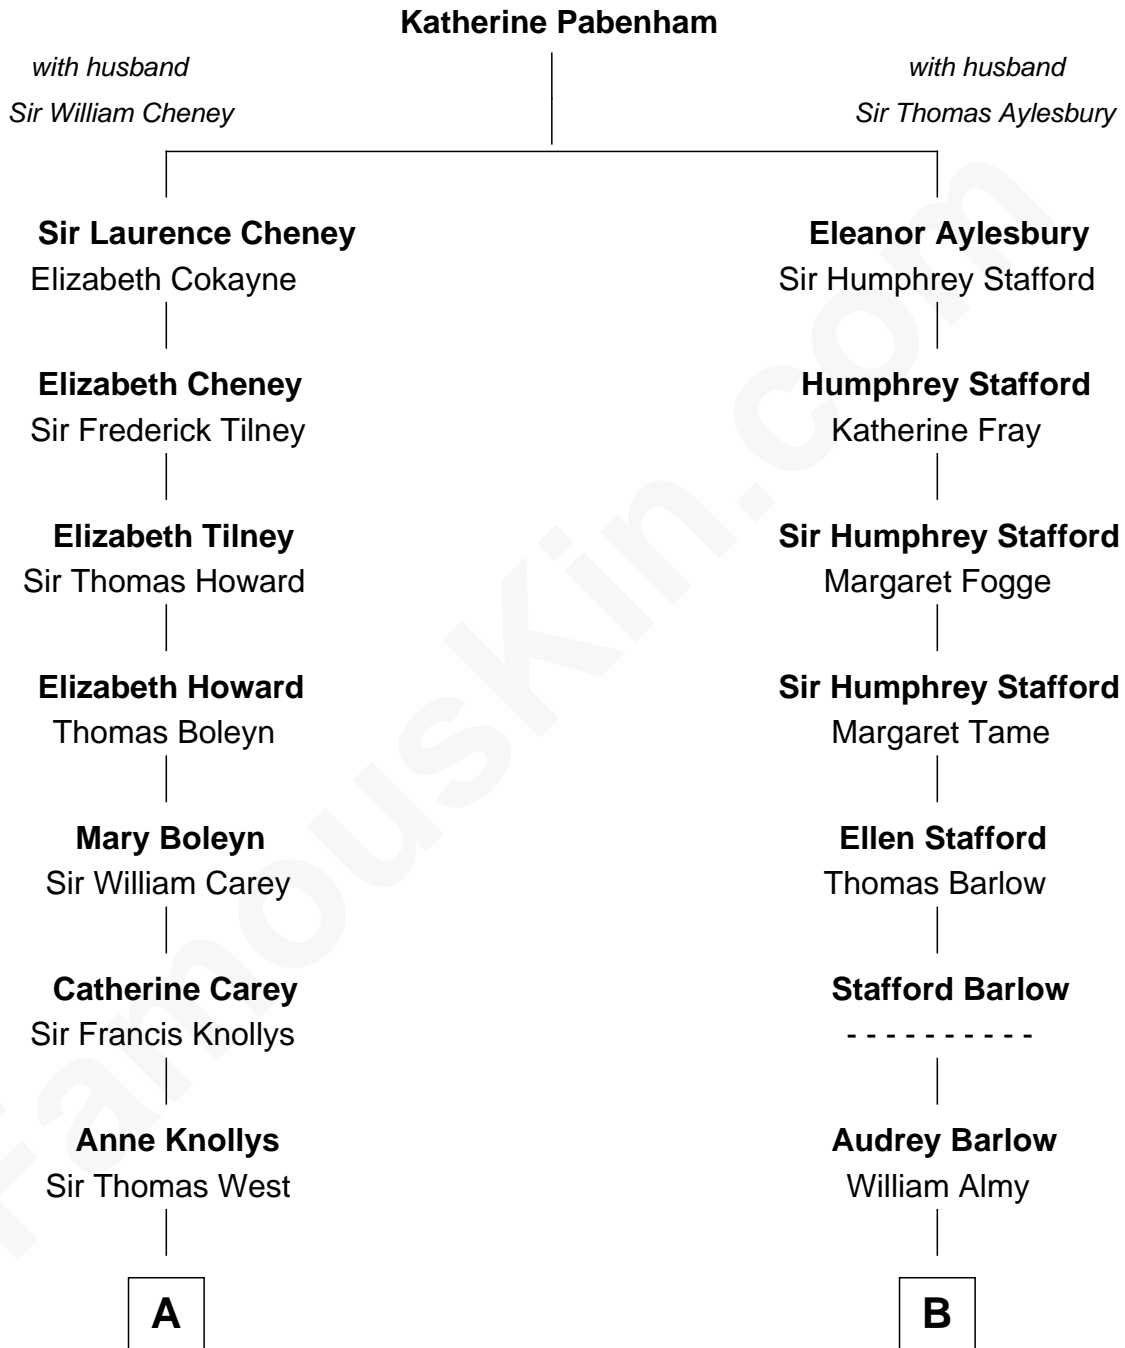

FamousKin.com

Relationship Chart of

John Cena

Movie Actor and WWE Pro Wrestler

10th cousin 10 times removed of

William Greene

2nd Governor of Rhode Island

C

Charles Nichols
Julia Ellen Skelton

Natalie Nichols
Ulysses John Lupien

Carol Frances Lupien
John Joseph Cena

John Cena
Actor and Pro Wrestler

FamousKin.com