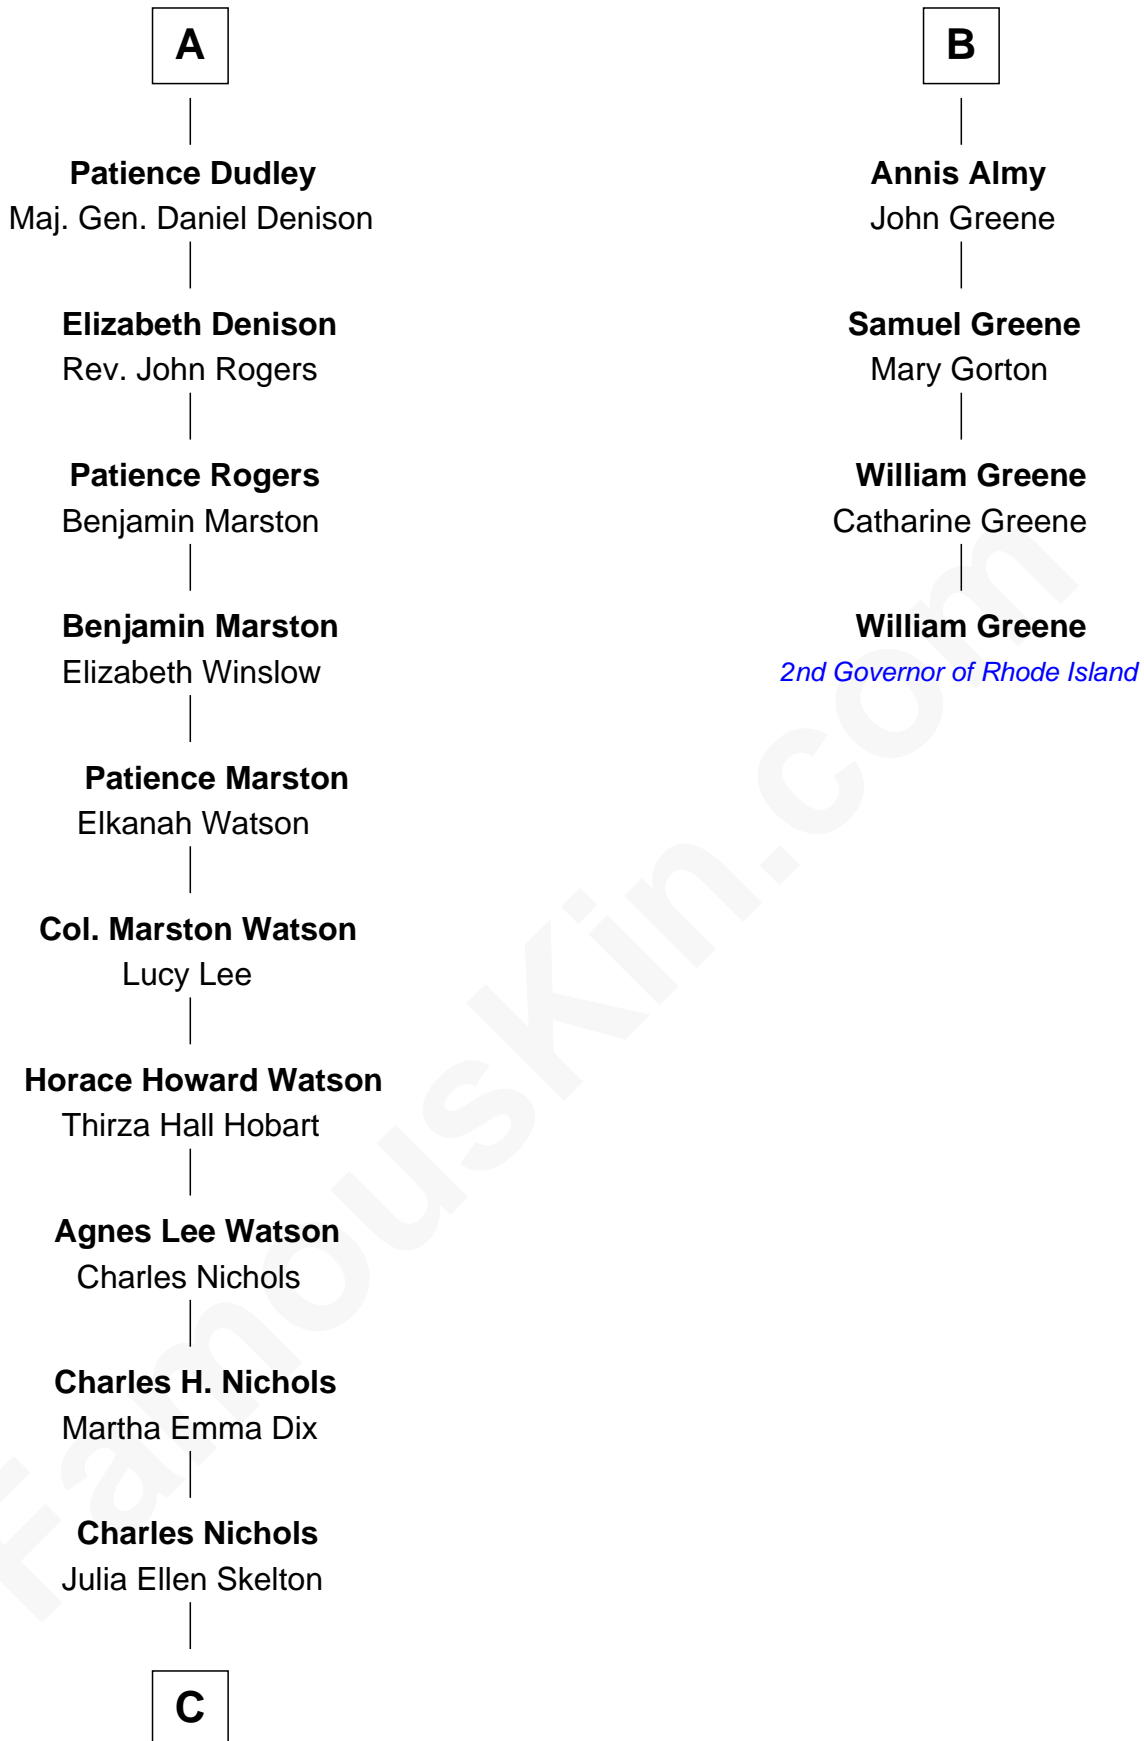

FamousKin.com

Relationship Chart of

John Cena

Movie Actor and WWE Pro Wrestler

10th cousin 9 times removed of

William Greene

2nd Governor of Rhode Island

C