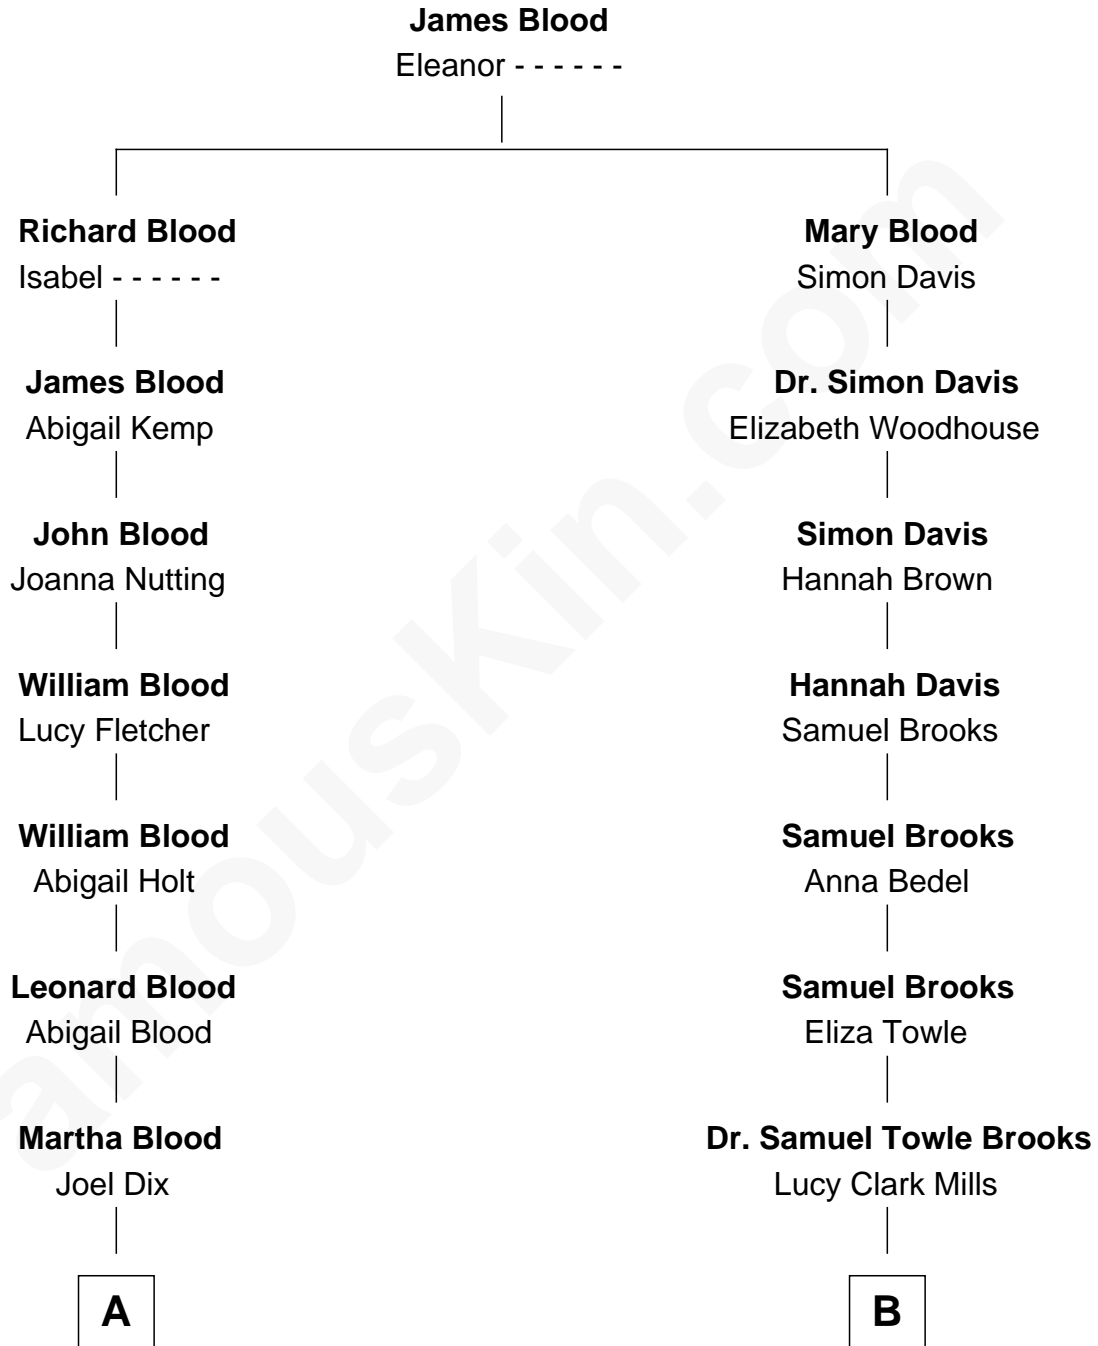

FamousKin.com Relationship Chart of

John Cena

Movie Actor and WWE Pro Wrestler

11th cousin of

Kate Upton

Sports Illustrated Swimsuit Cover Model

A

Martha Emma Dix

Actor and Pro Wrestler

B

Laura Leland Brooks

William Chester Tyler

Margaret Hastings Tyler

Charles Henry Vial

Elizabeth Brooks Vial

Stephen Edward Upton