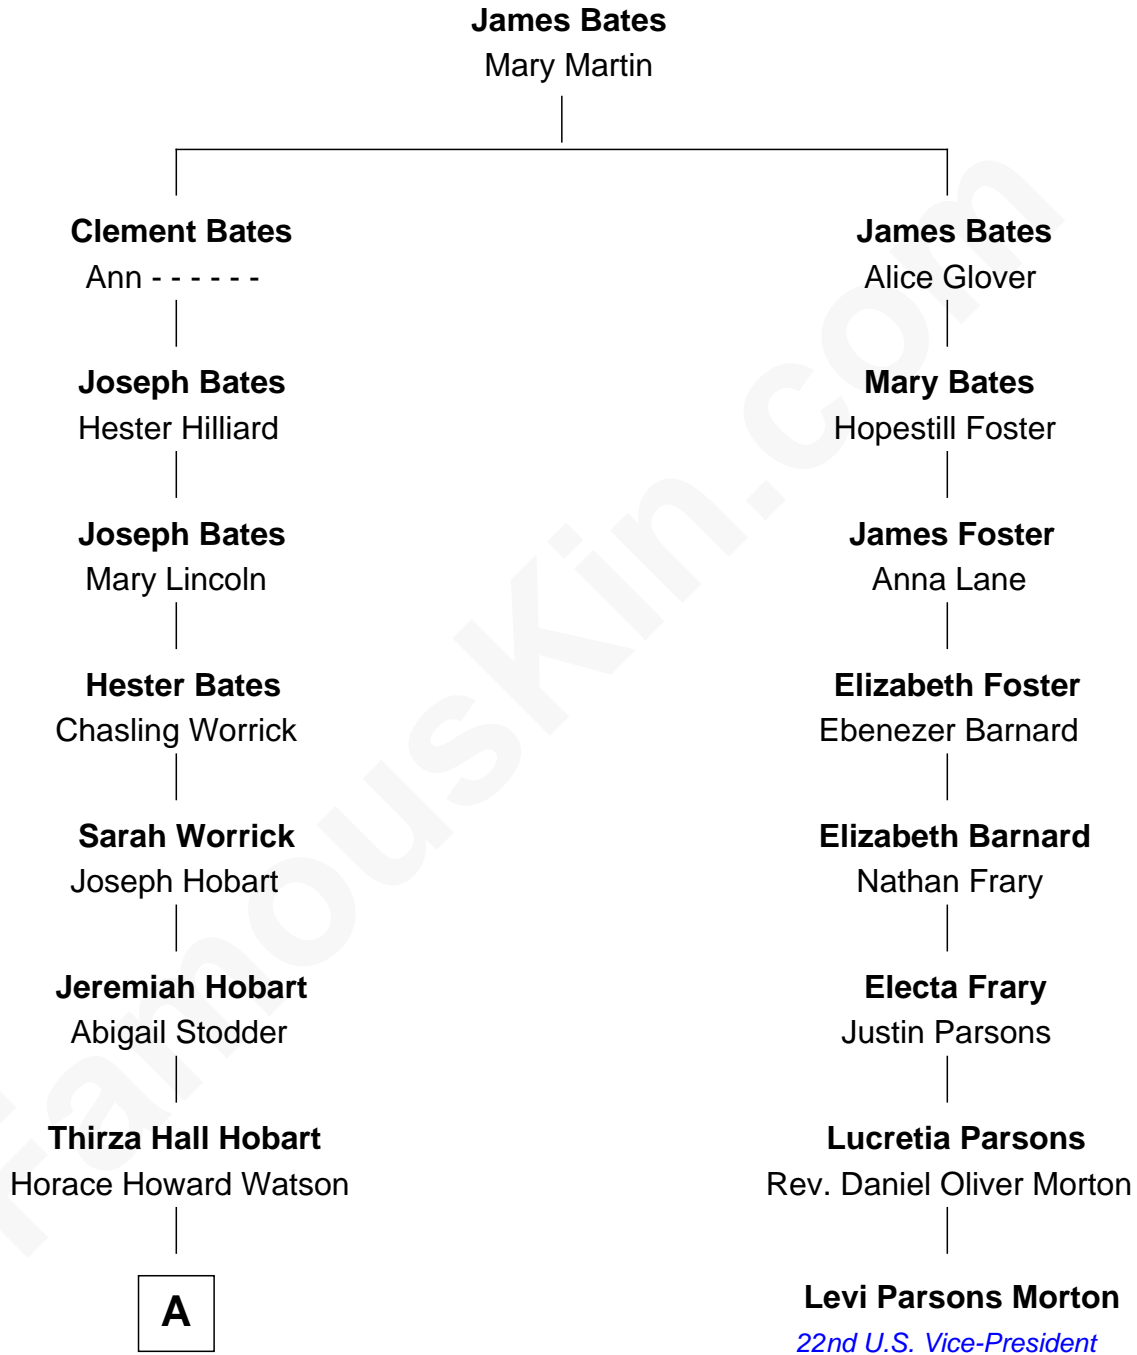

# FamousKin.com

## Relationship Chart of

### John Cena

Movie Actor and WWE Pro Wrestler

7th cousin 5 times removed of

**Levi Parsons Morton**  
22nd U.S. Vice-President

**A**

—  
**Agnes Lee Watson**

Charles Nichols

—  
**Charles H. Nichols**

Martha Emma Dix

—  
**Charles Nichols**

Julia Ellen Skelton

—  
**Natalie Nichols**

Ulysses John Lupien

—  
**Carol Frances Lupien**

John Joseph Cena

—  
**John Cena**