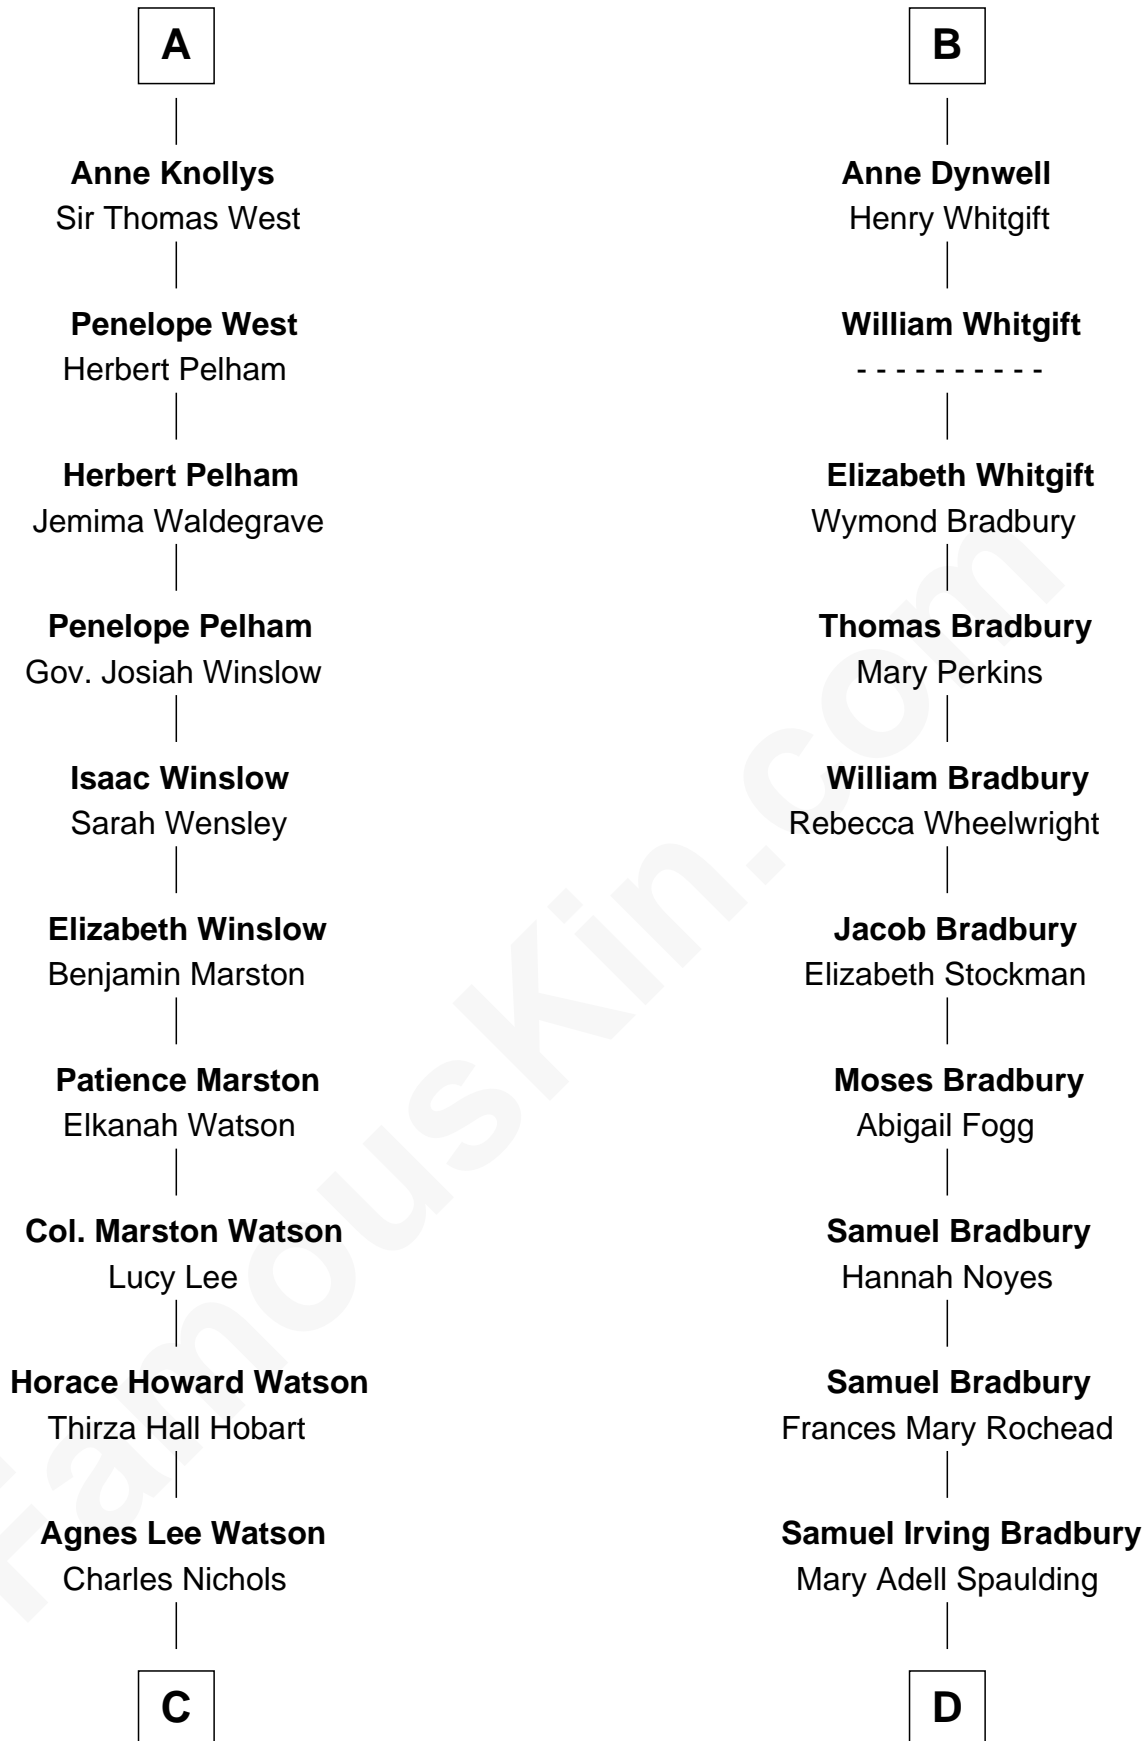

FamousKin.com

Relationship Chart of

John Cena

Movie Actor and WWE Pro Wrestler

19th cousin 2 times removed of

Ray Bradbury

Author of *The Martian Chronicles*

C

John Cena

Actor and Pro Wrestler

D

Samuel Hinkston Bradbury

Minnie Alice Davis

Leonard Spaulding Bradbury

Esther Marie Moberg

Ray Bradbury