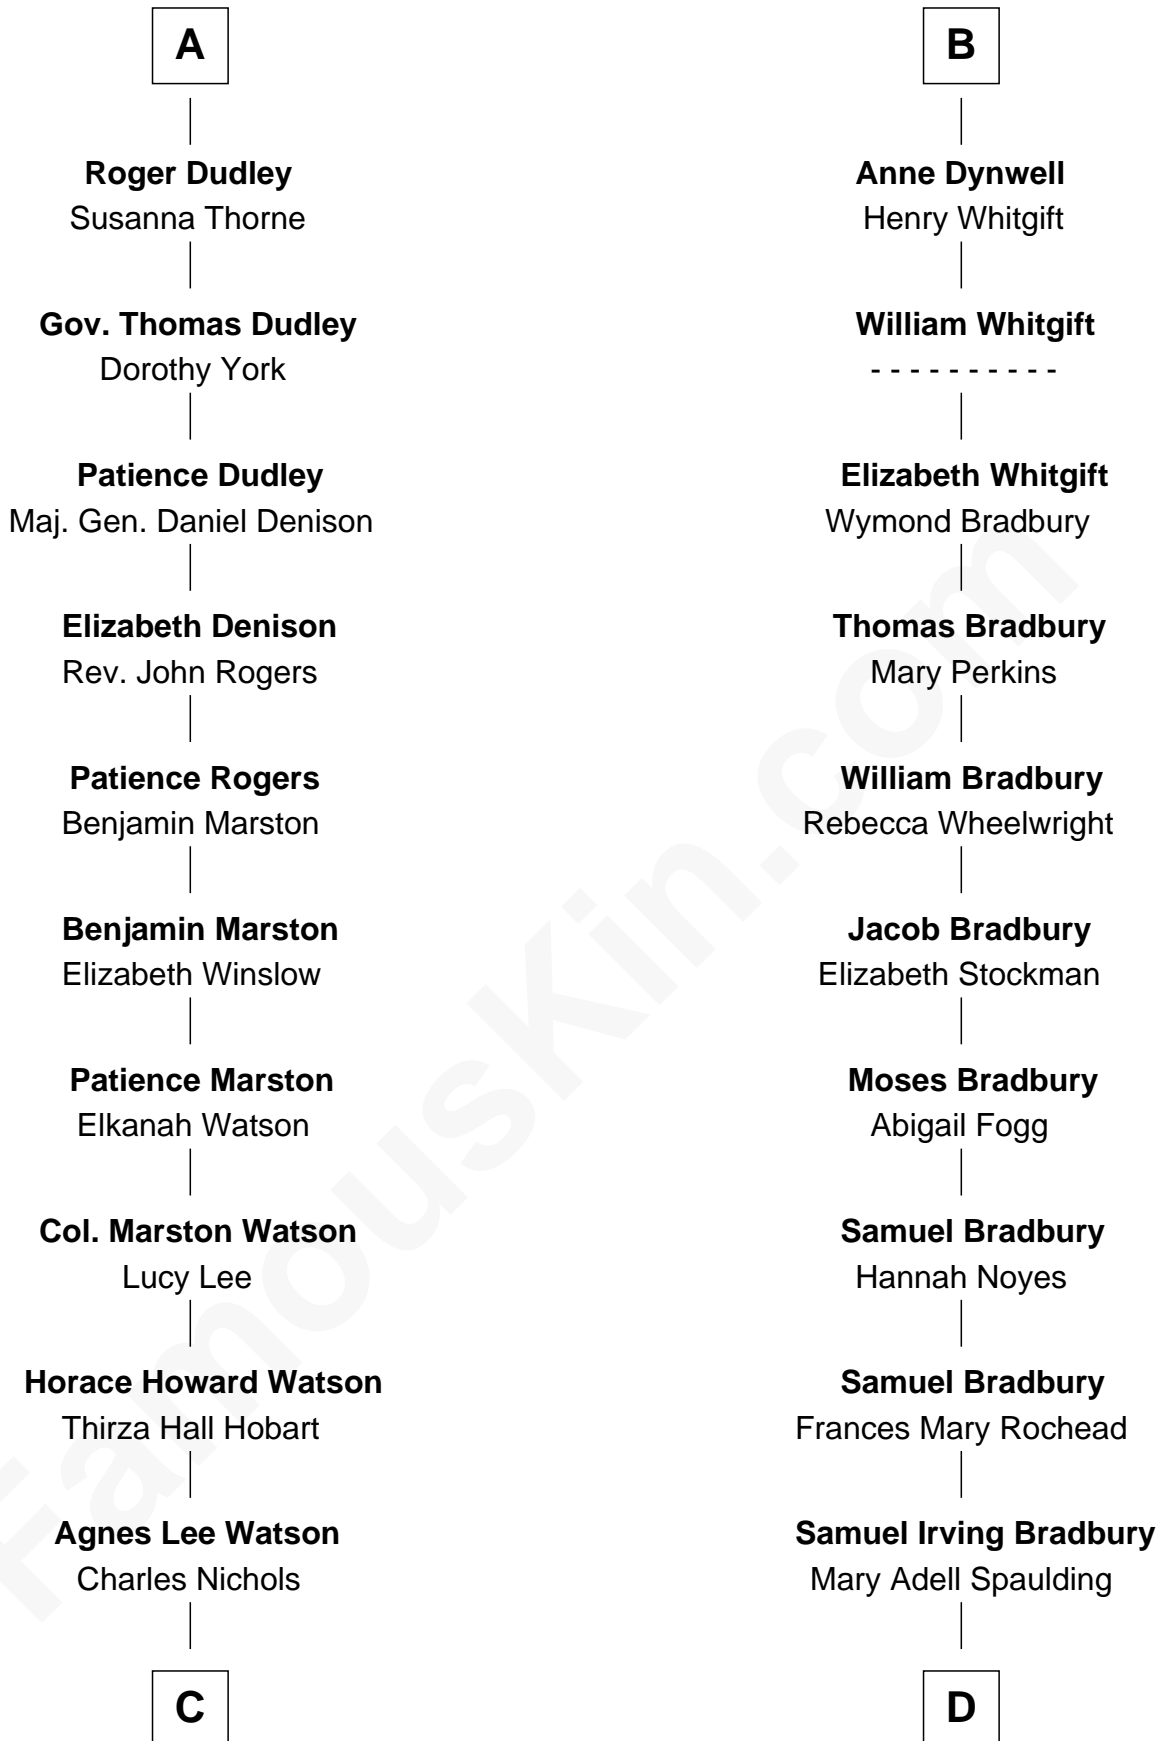

## Relationship Chart of

### John Cena

Movie Actor and WWE Pro Wrestler

19th cousin 2 times removed of

### Ray Bradbury

Author of *The Martian Chronicles*

**C**

**Charles H. Nichols**

Martha Emma Dix

**Charles Nichols**

Julia Ellen Skelton

**Natalie Nichols**