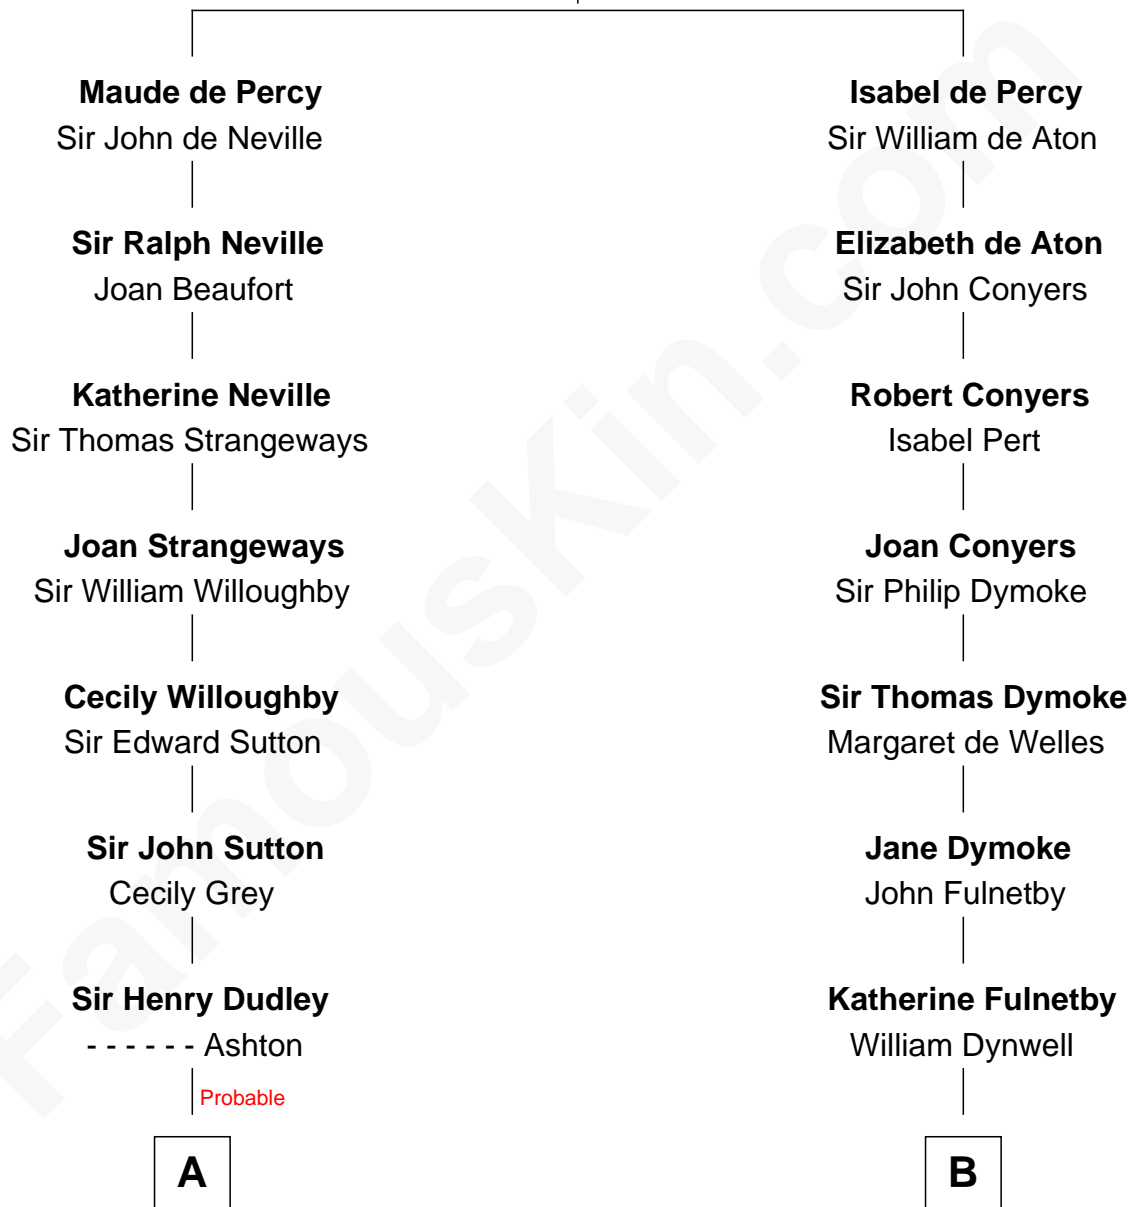

Sir Henry de Percy

Idoine de Clifford