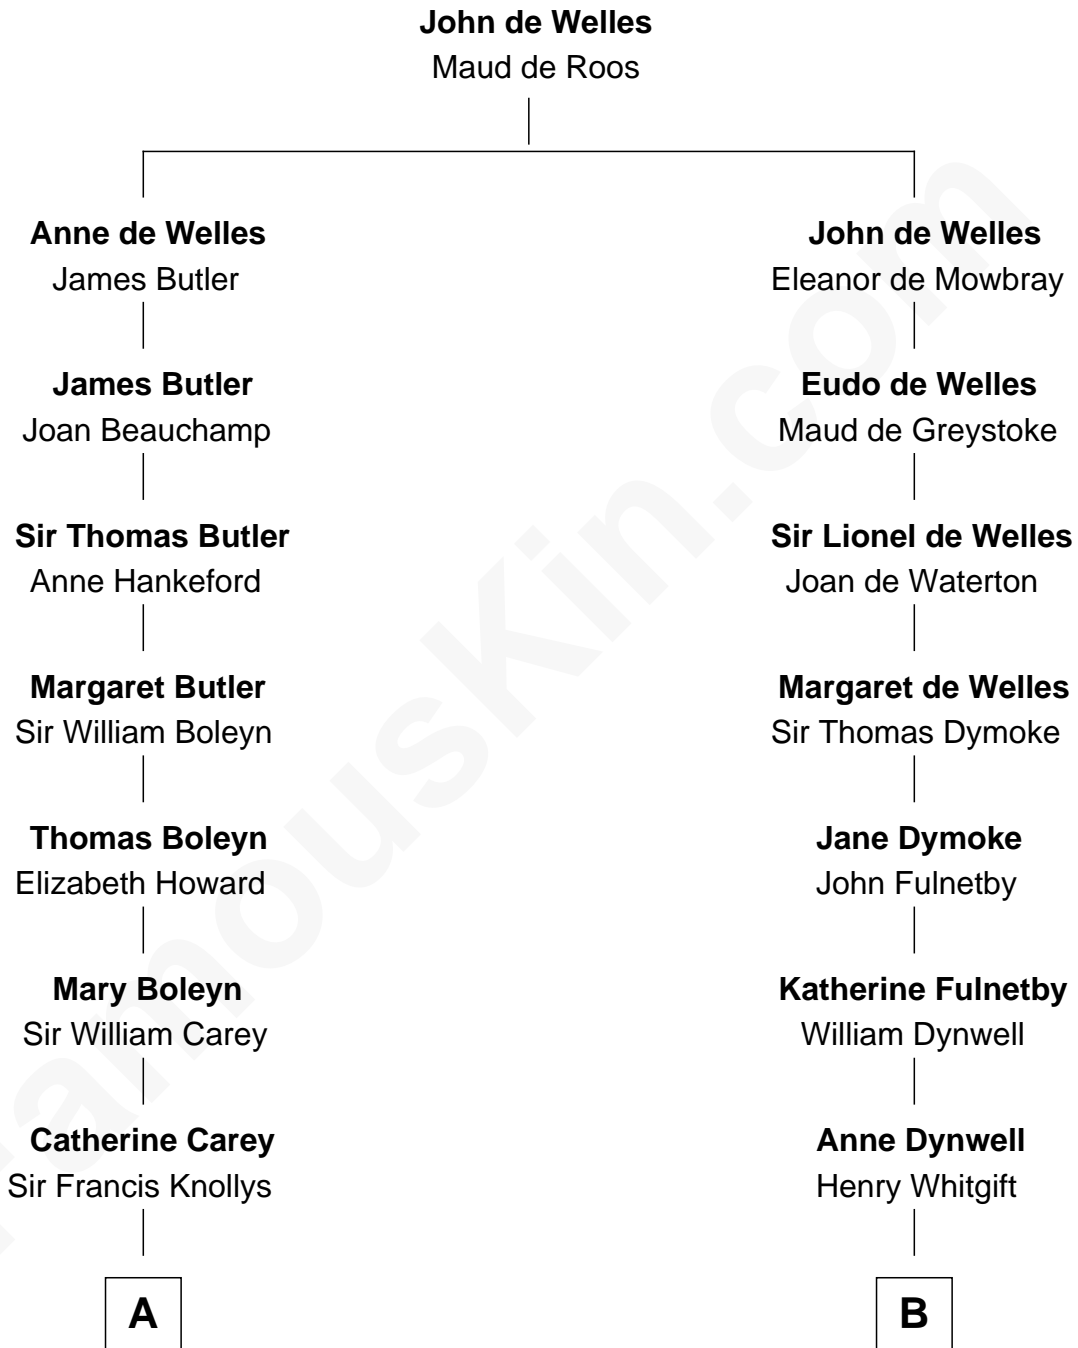

FamousKin.com

Relationship Chart of

John Cena

Movie Actor and WWE Pro Wrestler

18th cousin 3 times removed of

Ray Bradbury

Author of *The Martian Chronicles*

C

Charles H. Nichols

Martha Emma Dix

Charles Nichols

Julia Ellen Skelton

Natalie Nichols

Ulysses John Lupien

Carol Frances Lupien

John Joseph Cena