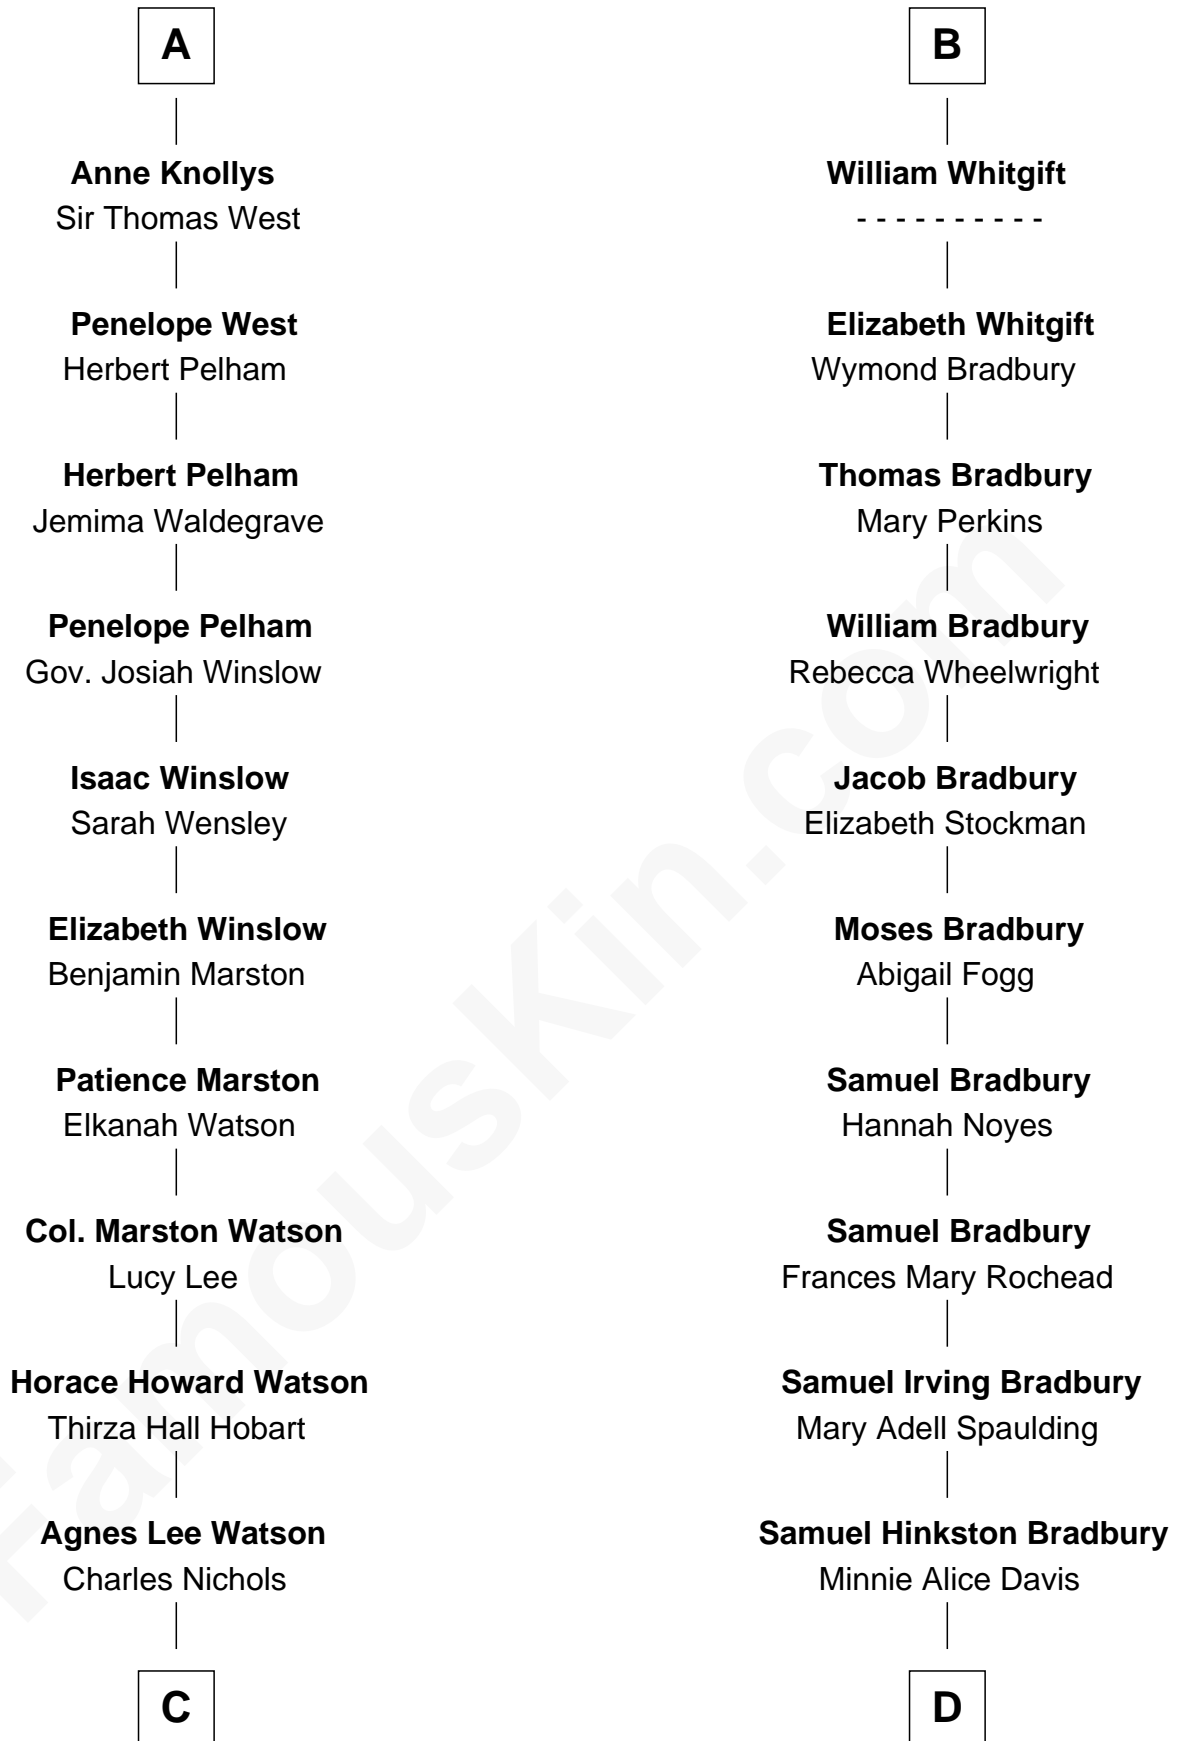

FamousKin.com

Relationship Chart of

John Cena

Movie Actor and WWE Pro Wrestler

18th cousin 3 times removed of

Ray Bradbury

Author of *The Martian Chronicles*

C