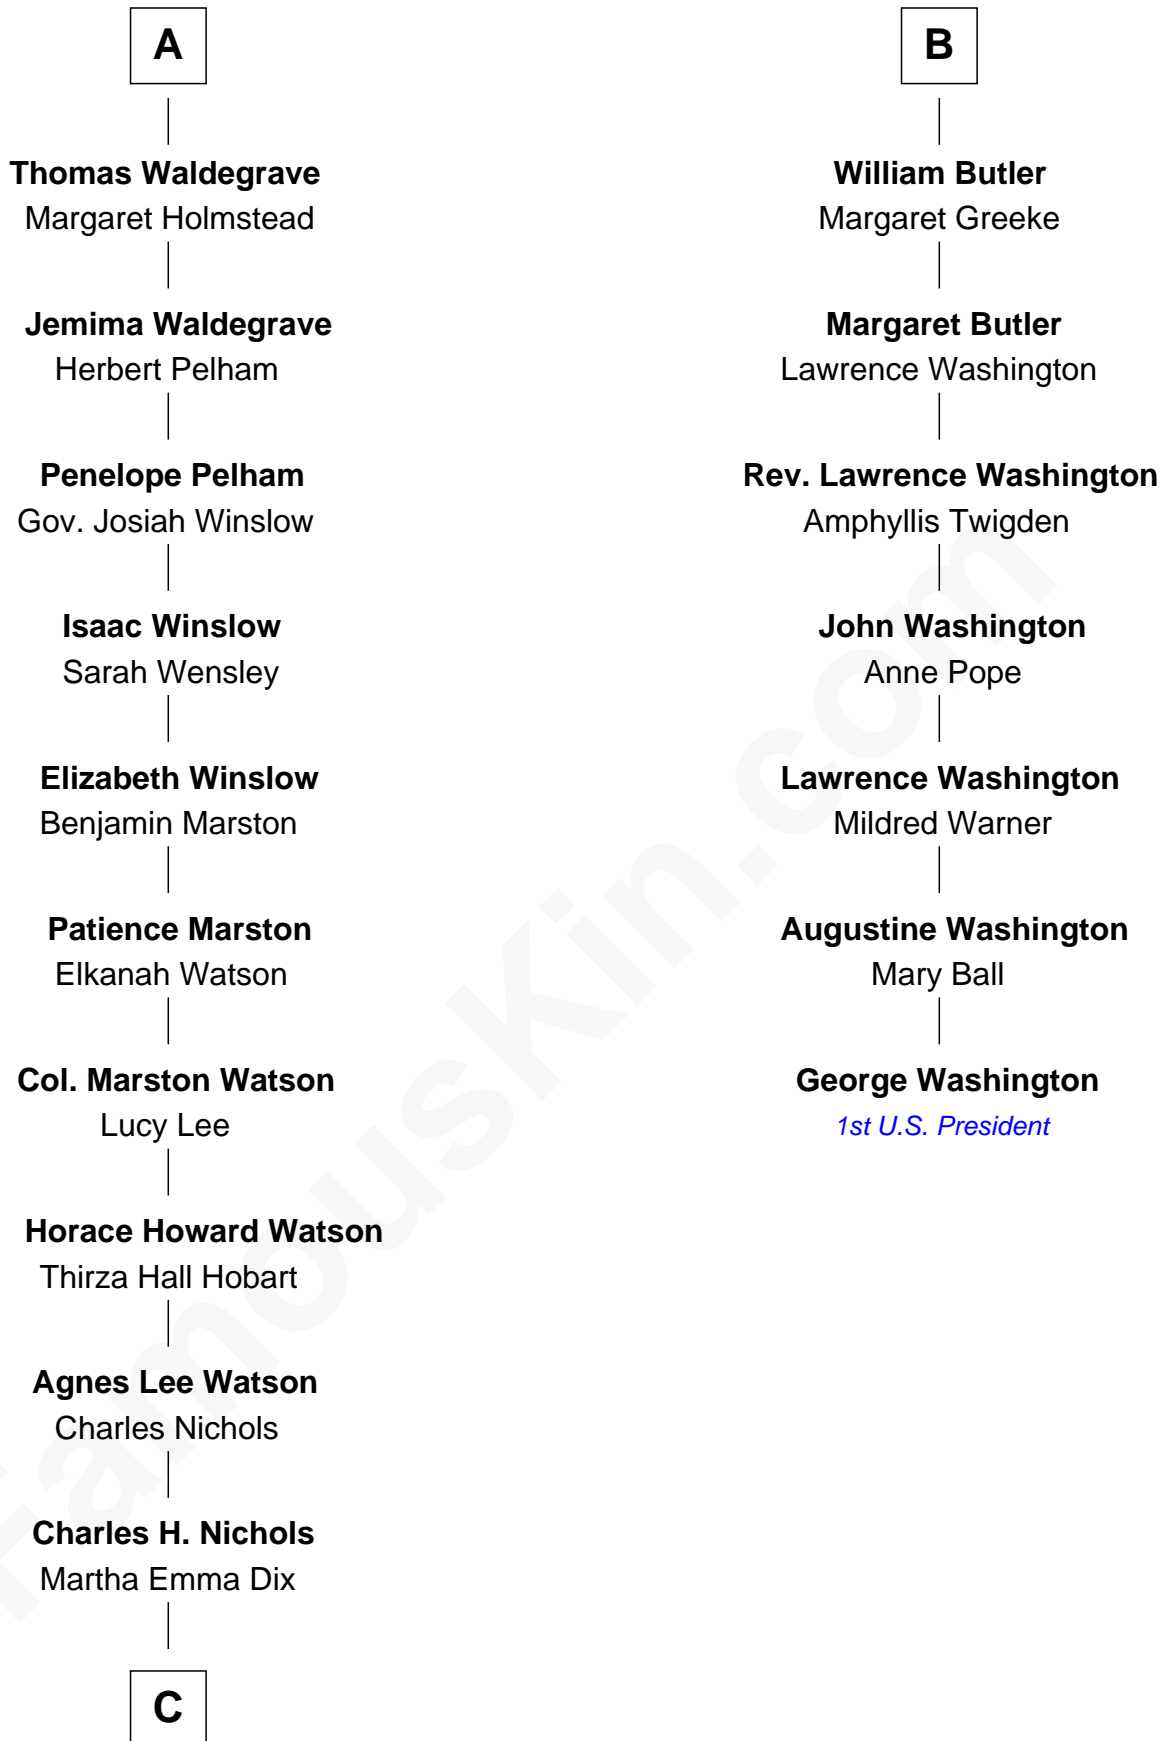

FamousKin.com

Relationship Chart of

John Cena

Movie Actor and WWE Pro Wrestler

13th cousin 7 times removed of

George Washington
1st U.S. President

Sir Philip le Despencer
Joan de Cobham

C

—
Charles Nichols
Julia Ellen Skelton

—
Natalie Nichols
Ulysses John Lupien

—
Carol Frances Lupien
John Joseph Cena

—
John Cena
Actor and Pro Wrestler

FamousKin.com