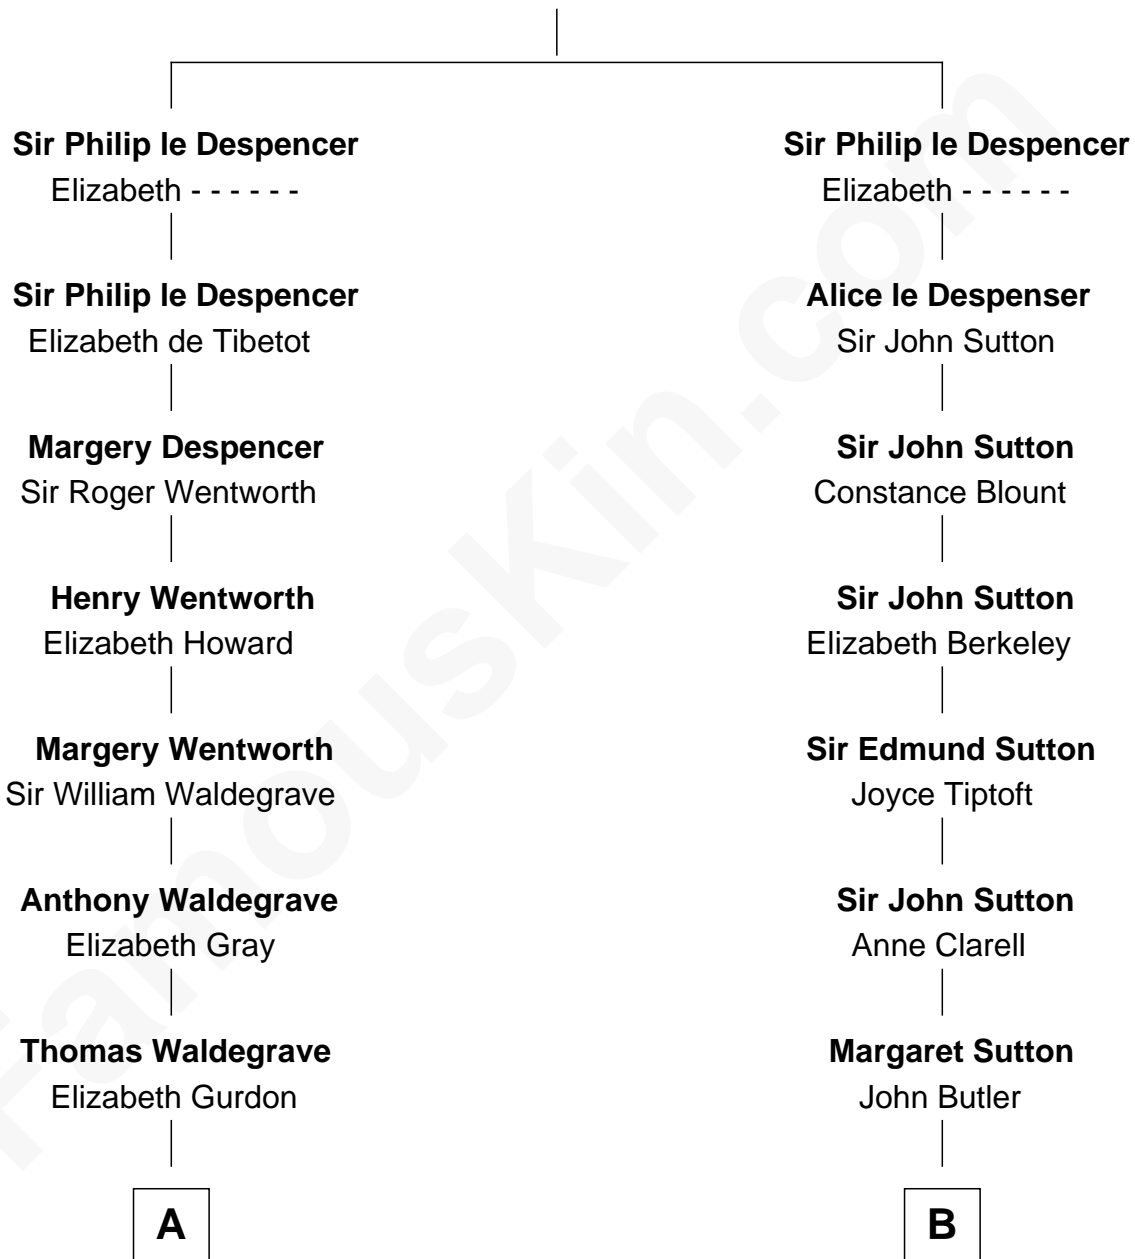

FamousKin.com

Relationship Chart of

John Cena

Movie Actor and WWE Pro Wrestler

13th cousin 7 times removed of

George Washington
1st U.S. President

Sir Philip le Despencer
Joan de Cobham

C

—
Charles Nichols
Julia Ellen Skelton

—
Natalie Nichols
Ulysses John Lupien

—
Carol Frances Lupien
John Joseph Cena

—
John Cena
Actor and Pro Wrestler

FamousKin.com